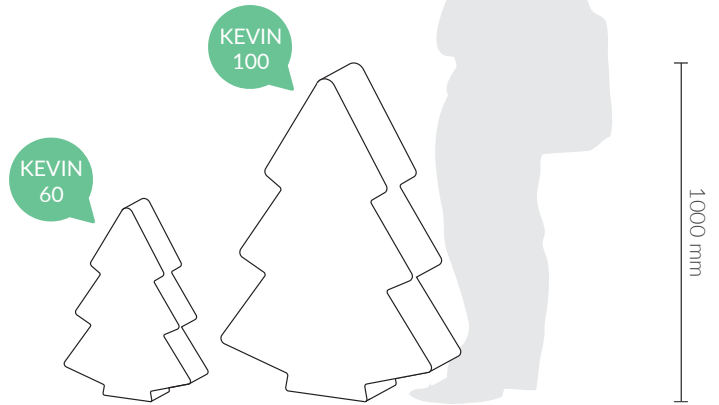

## Take it home!

This little and adorable spruce tree is a decoration not only on high days and holidays. We admit that Kevin doesn't like being home alone but don't worry! You can leave it there and your house will be untouched.

Name	Code	Dimensions	Weight	Light Source
Kevin 60	NU 017 060	420 x 150 x 600 h	1,1 kg	
Kevin 60 Light	NU 023 060	420 x 150 x 600 h	1,1 kg	light bulb ECO
Kevin 60 Light RGB	NU 023 060	420 x 150 x 600 h	1,1 kg	RGB + remote
Kevin 100	NU 017 100	700 x 200 x 1000 h	4,5 kg	
Kevin 100 Light	NU 017 100	700 x 200 x 1000 h	4,5 kg	light bulb ECO
Kevin 100 Light RGB	NU 017 100	700 x 200 x 1000 h	4,5 kg	RGB + remote