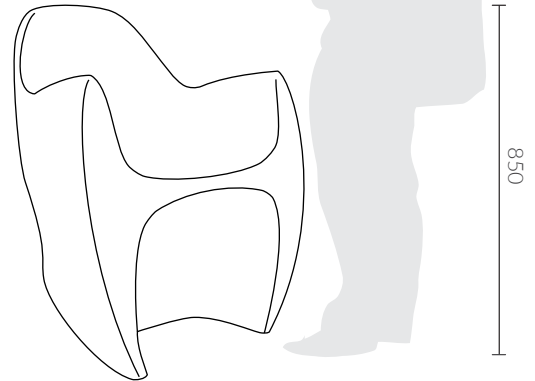

Technical card

# Loft

## Modern art

The name „Loft” may remind about industrial times but don't worry. You can put it in every surroundings. It's like a true chameleon!

Name	Code	Dimensions	Weight	Light Source
Loft	303 114	400 x 400 x 400 h	4 kg	