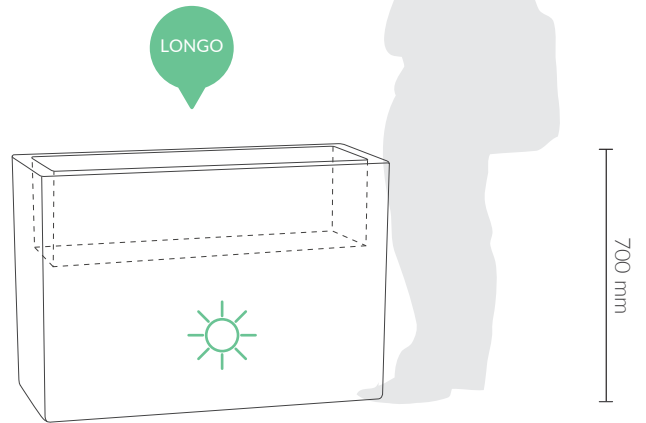

Technical card

Longo Light

It's a long story

We haven't know how to describe this pot for a long time. We examined the length and breadth of it. All for nothing. Time stretched, elongated... We thought that in the long run nothing would come out of it. Until the moment when Longo enlightened us – this pot is...

Name	Code	Dimensions	Depth	Capacity	Light source
Longo 70 Light	NU 016 070	1000 x 300 x 700 h	250 mm	45 litres	light bulb ECO
Longo 70 Light RGB	NU 016 070	1000 x 300 x 700 h	250 mm	45 litres	RGB + remote