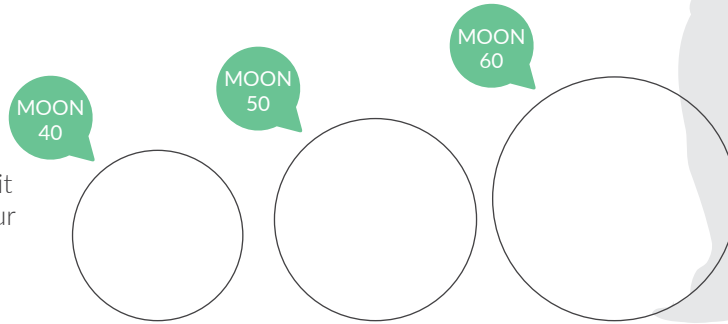

600 mm

The bright side of the Moon

Have you ever asked for the moon? Here it is! This brand new, shiny ball will make your life a whole lot easier. Even during the full moon! Now, are you ready for the moonwalk...?

Name	Code	Dimensions	Weight	Light Source
Moon 40	303 121	Ø 400	4 kg	light bulb ECO
Moon 40 RGB	303 090	Ø 400	4 kg	RGB + remote
Moon 50	303 122	Ø 500	5 kg	light bulb ECO
Moon 50 RGB	303 091	Ø 500	5 kg	RGB + remote
Moon 60	303 123	Ø 600	6,5 kg	light bulb ECO
Moon 60 RGB	303 092	Ø 600	6,5 kg	RGB + remote