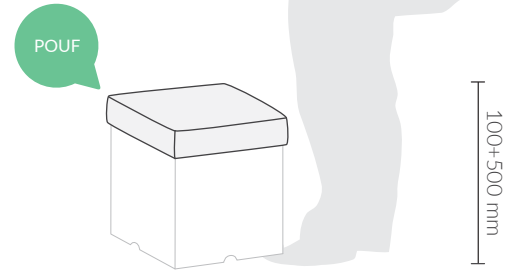

Technical card

Pouf

Two of a kind

How to make a seat from Cubrick?
Abracadabra and Pouf! Here it is. A comfortable place to rest on a party or in a garden. Let it weave its magic over you.

| Name | Code | Dimensions | Weight | Light Source |
|----------------------|---------|-------------------|--------|----------------|
| Cubrick Light 40 | 303 114 | 400 x 400 x 400 h | 4 kg | light bulb ECO |
| Cubrick Light 40 RGB | 303 167 | 400 x 400 x 400 h | 4 kg | RGB + remote |

| Name | Code | Dimensions | Weight | Material |
|----------|---------------|-------------------|--------|--------------|
| Pouf I | NU 00 005 417 | 400 x 400 x 100 h | 1 kg | basic (grey) |
| Pouf II | NU 00 006 032 | 400 x 400 x 100 h | 1 kg | alcantara |
| Pouf III | NU 00 007 032 | 400 x 400 x 100 h | 1 kg | eco leather |