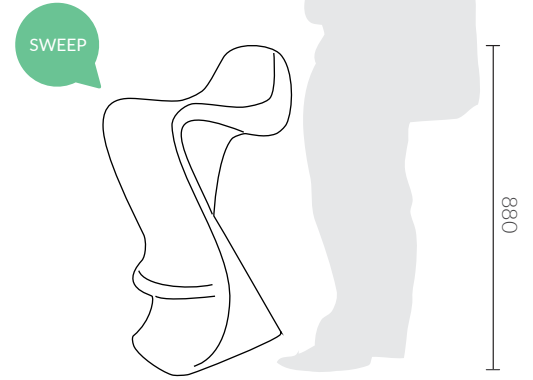

Technical card Sweep

Sweep it!

Slim and with curves. Your attention it deserves! Sweep is full of contrasts, we can tell. And you must admit it's effective but not defective.

Name	Code	Dimensions	Weight	Light Source
Sweep	NU 043 085	430 x 380 x 880 h	4 kg	