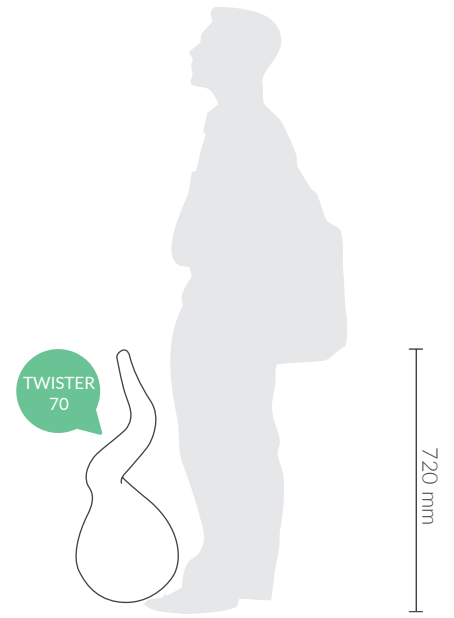

Technical card

## Let's twist again!

This is what "twisted" means! It's like a flirty curl that draws all the attention but it brings a subtle touch to a room at the same time. Check it yourself by enjoying the light and delight that Twister gives. Give your life a twist!

Name	Code	Dimensions	Weight	Light Source
Twister 70	BAT-TOUR	Ø 350 x 720 h	4 kg	light bulb ECO