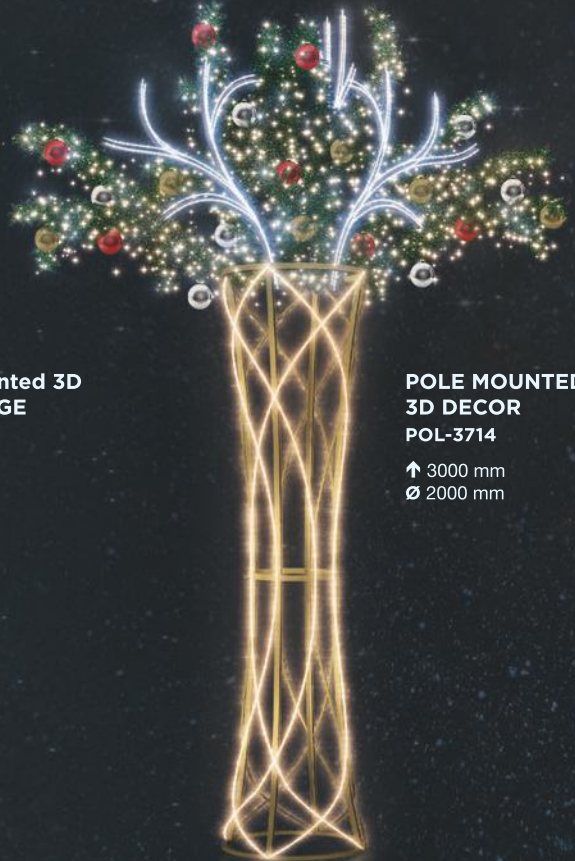

**POLE MOUNTED 3D
LEWISHAM**
POL-1741MB
↑ 3000 mm
Ø 1000 mm

**POLE MOUNTED 3D
MERTON**
POL-1027
↑ 3100 mm
Ø 900 mm

**POLE MOUNTED 3D
HARROW**
POL-1713
↑ 2250 mm
Ø 950 mm

**POLE MOUNTED
3D DECOR**
POL-3713
↑ 4200 mm
Ø 1200 mm

**Pole mounted 3D
REDBRIDGE**
POL-1021
↑ 4500 mm
Ø 1000 mm

**POLE MOUNTED
3D DECOR**
POL-3714
↑ 3000 mm
Ø 2000 mm

Traditional Christmas

**POLE MOUNTED
3D KINGSTON**
POL-0753

↑ 2800 mm
Ø 800 mm

**POLE MOUNTED
3D DECOR**
POL-3715