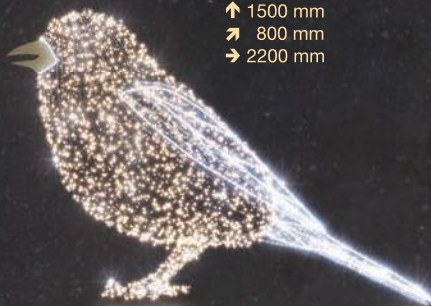

POL-3958

↑ 550 mm

→ 800 mm

Royal Collection

REINDEER 3D
POL-3901

↑ 4500 mm
↗ 900 mm
→ 2100 mm

REINDEER DOE 3D
POL-3960

↑ 4000 mm
↗ 900 mm
→ 2100 mm

FOX 3D
POL-3959

↑ 1500 mm
↗ 800 mm
→ 2150 mm

CANARY 3D
POL-3903

↑ 1500 mm
↗ 800 mm
→ 2200 mm

SQUIRREL 3D
POL-3902

↑ 2200 mm
↗ 800 mm
→ 1800 mm

ROYAL PEACOCK
POL-2914

↑ 3500 mm
→ 5500 mm