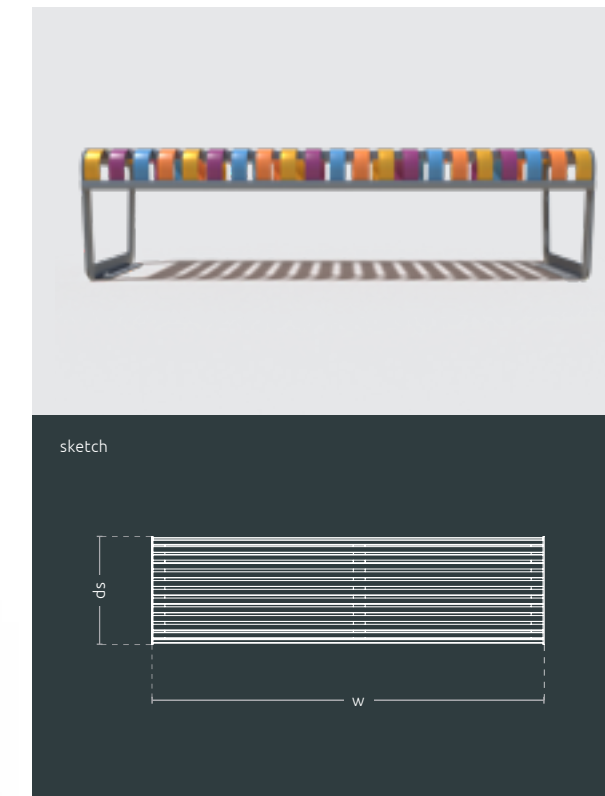

Bench without backrest Zebra Basic

The city bench has a unique shape and color. Steel surface guarantees durability and resistance of the bench, regardless of the weather conditions. The bench is fixed with anchors, assuring resistance to mechanical damage. Each bench rung can have any color.

Features

- a wide range of colors
- powder coating RAL
- hot-dip galvanized steel
- smooth or rough surface
- fixings to the ground

Model	Code	Dimensions [mm]	Net Price
Zebra Basic Multicolor* Vertical	TC 002 306	w 1650 x h 440 x ds 580	650 €
Zebra Basic Monocolor** Vertical	TC 002 306...	w 1650 x h 440 x ds 580	550 €
Zebra Basic Multicolor* Horizontal	TC 002 309	w 1650 x h 440 x ds 580	550 €
Zebra Basic Monocolor** Horizontal	TC 002 309...	w 1650 x h 440 x ds 580	450 €

- *Multicolor - A ready set of antique colors or RAL colors
- **Monocolor - One selected antique color or RAL color

antique colors

RAL vivid colours

RAL fading colours

ARE YOU LOOKING FOR A PRODUCT IN A DIFFERENT COLOR? Ask your sales advisor about the details.
*RAL 7001 - the constant colour of the rack with supporting feet and the first ring

Zebra Basic Multicolor Vertical

w 1650 x h 440 x ds 580 mm

Choose rung colors of the bench according to your needs from the RAL palette

Horizontal rungs spread

Vertical rungs spread

Fixing to the ground (optional)

Additional option - lockable wheels

Choose rung colors of the bench according to your needs from the RAL palette

Fixing to the ground (optional)