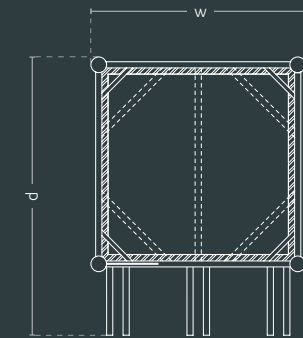

Bicycle Rank Urbana XL

The steel bicycle rank compatible with the XL pot. It was created in response to the growing trend of riding a bike. An additional function of the construction is an information stand with a map. Steel spans guarantee safe storage of the vehicles and resistance to mechanical damage.

OPTIONAL

stabilizing holders to a tree

Features

- compatible with the whole collection
- powder coating RAL
- frame - hot-dip galvanized steel
- walls - hot-dip galvanized steel
- reinforced bottom
- heavy and stable
- styrofoam insulation
- adjustable height

Model	Code	Dimensions [mm]	Capacity	Net Price
Bicycle Rank Urbana XL	TC 001 501	w 1040 × hc 1695 × h 1145 × d 1340	684 l	1 450 €

1- green   2- gold   3- copper   4- black

antique colors

ARE YOU LOOKING FOR A PRODUCT IN A DIFFERENT COLOR? Ask your sales advisor about the details.

Personalized Model
(any pot size - according to your needs)

w 1040 × hc 1695 × h 1145 × d 1340 mm

Safe storage of bikes

The wheel holders are made from heavy and stable steel which prevents their theft and damage