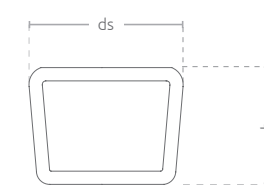

Bench without backrest Zebra Basic

The city bench has a unique shape and color. Steel surface guarantees durability and resistance of the bench, regardless of the weather conditions. The bench is fixed with anchors, assuring resistance to mechanical damage. Each bench rung can have any color.

Features

- a wide range of colors
- powder coating RAL
- hot-dip galvanized steel
- smooth or rough surface
- fixings to the ground

Model	Code	Dimensions [mm]	Net Price
Zebra Basic Multicolor* Vertical	TC 002 306	w 1650 x h 440 x ds 580	650 €
Zebra Basic Monocolor** Vertical	TC 002 306...	w 1650 x h 440 x ds 580	550 €
Zebra Basic Multicolor* Horizontal	TC 002 309	w 1650 x h 440 x ds 580	550 €
Zebra Basic Monocolor** Horizontal	TC 002 309...	w 1650 x h 440 x ds 580	450 €

- *Multicolor - A ready set of antique colors or RAL colors
- **Monocolor - One selected antique color or RAL color

antique colors

RAL vivid colours

RAL fading colours

ARE YOU LOOKING FOR A PRODUCT IN A DIFFERENT COLOR? Ask your sales advisor about the details.
*RAL 7001 - the constant colour of the rack with supporting feet and the first ring

Zebra Basic Multicolor Vertical

w 1650 x h 440 x ds 580 mm

Choose rung colors of the bench according to your needs from the RAL palette

Horizontal rungs spread

Vertical rungs spread

Fixing to the ground (optional)

Additional option - lockable wheels

Choose rung colors of the bench according to your needs from the RAL palette

Fixing to the ground (optional)