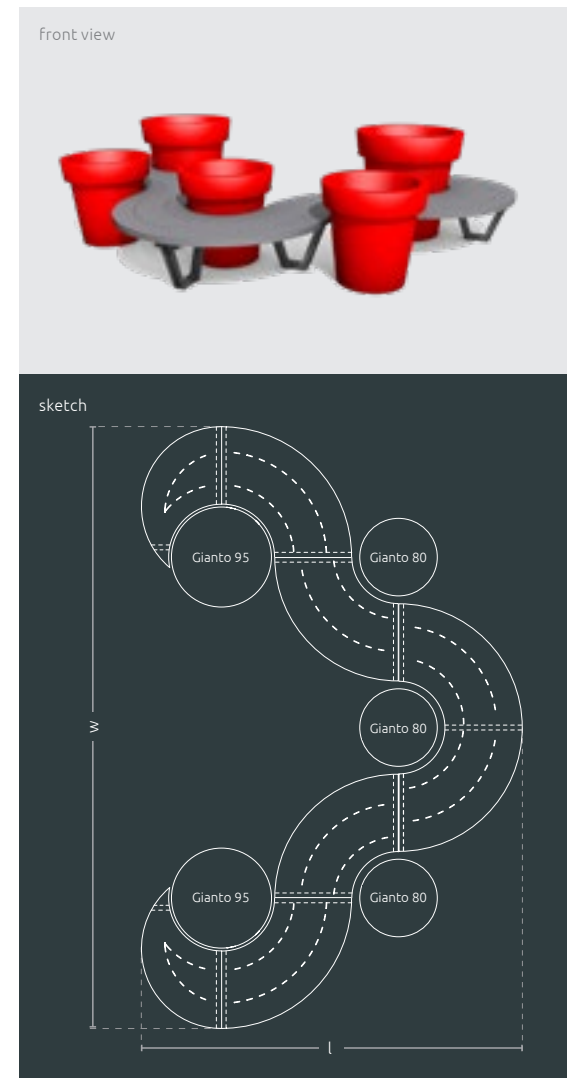

Quintus Set for Gianto

A set of urban furniture which consists of five joint steel benches in a rounded form. The set can be diversified by adding up to five Gianto pots. Powder coating guarantees that the bench will remain in an unchanged condition for many years, regardless of the weather conditions.

Features

- compatible with the whole collection
- powder coating RAL
- hot-dip galvanized steel
- a seat covered with zinc undercoat
- compatible with the Gianto pot
- fixings to the ground

Model	Code	Dimensions [mm]	Compatibility	Net Price
Quintus Set (S95L + 1/4 95 + 1/4 80 + M80 + 1/4 80 + 1/4 95 + S95P)	TC 003 807	w 4300 x l 2760	Gianto 80, 95	1 975 €

antique colors

ARE YOU LOOKING FOR A PRODUCT IN A DIFFERENT COLOR? Ask your sales advisor about the details.