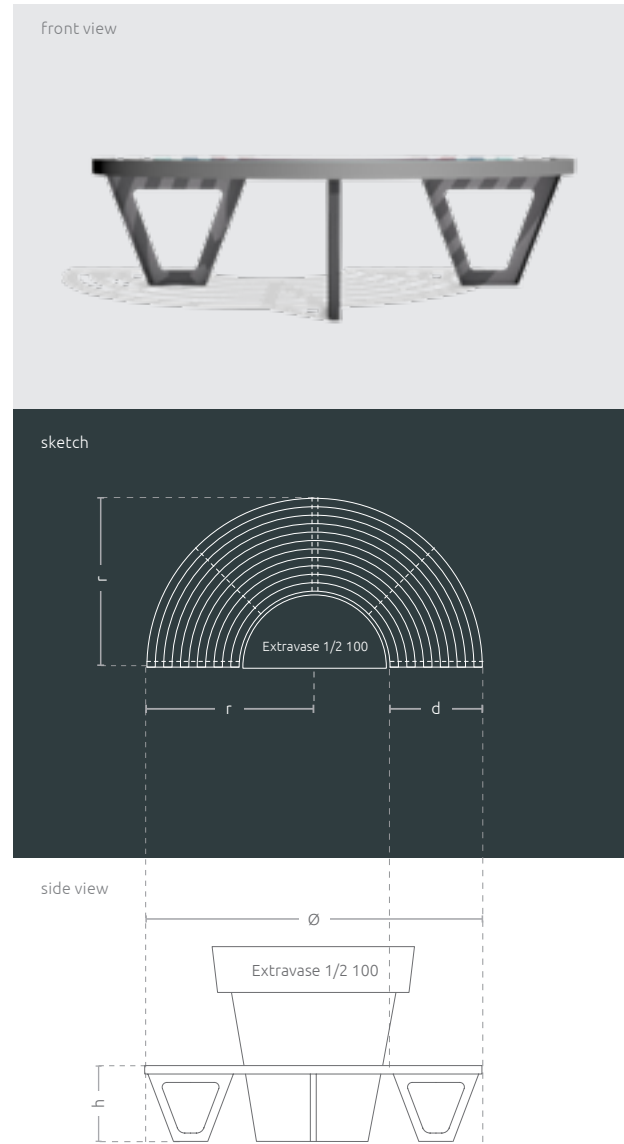

Round Bench Zebra 120 1/2

This city bench designed to create a set with Extravase 1/2 100, in a circular and semicircular shape, guarantees not only high comfort of use but also an attractive visual effect. A steel bench and polyethylene used in the production process of the pot assure resistance, regardless of the weather conditions. Each bench rung can have any color.

Features

- a wide range of colors
- powder coating RAL
- hot-dip galvanized steel
- compatible with Extravase 1/2 pot
- smooth or rough surface
- fixings to the ground

Model	Code	Dimensions [mm]	Compatibility	Net Price
1/2 Zebra G120/2000 Multicolor*	TC 002 308	Ø 2000 × r 1000 × h 450 × d 550	Extravase 1/2 100	800 €
1/2 Zebra G120/2000 Monocolor**	TC 002 308...	Ø 2000 × r 1000 × h 450 × d 550	Extravase 1/2 100	650 €

- *Multicolor - A ready set of antique colors or RAL colors
- **Monocolor - One selected antique color or RAL color

Color palette showing 15 options:

- 1- green, 2- gold, 3- copper, 4- black (Antique colors)
- RAL 7001*, RAL 1004, RAL 2000, RAL 4006, RAL 5012 (RAL vivid colours)
- RAL 7001*, RAL 9016, RAL 6034, RAL 5008, RAL 1015 (RAL fading colours)

ARE YOU LOOKING FOR A PRODUCT IN A DIFFERENT COLOR? Ask your sales advisor about the details.
*RAL 7001 - the constant colour of the rack with supporting feet and the first ring

1/2 Zebra G120/2000 Multicolor

Ø 2000 × r 1000 × h 450 × d 550 mm