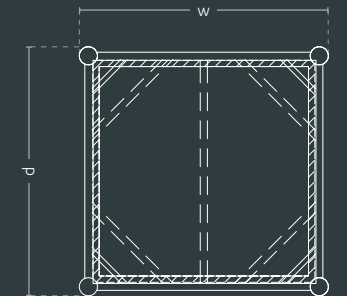

Urban Pot Urbana XL

A big pot made from steel. The largest model with the capacity of almost 700 liters allows to launch the maximum number of plants into the surroundings, even into places without natural substrate. A solid container can go together with other elements of the collection.

OPTIONAL

stabilizing holders to a tree

Features

compatible with the whole collection

powder coating RAL

frame - hot-dip galvanized steel

walls - hot-dip galvanized steel

reinforced bottom

heavy and stable

styrofoam insulation

adjustable height

Model	Code	Dimensions [mm]	Capacity	Net Price
Urban Pot Urbana XL	TC 001 102	w 1040 × h 1145 × d 1040	684 l	1 375 €

1- green   2 - gold   3 - copper   4 - black

antique colors

ARE YOU LOOKING FOR A PRODUCT IN A DIFFERENT COLOR? Ask your sales advisor about the details.

Personalized Model
(any pot size - according to your needs)

w 1040 × h 1145 × d 1040 mm

Choose color which remains unchanged for years

Powder coating guarantees that a color of the pot will not change under the influence of various weather conditions for long years