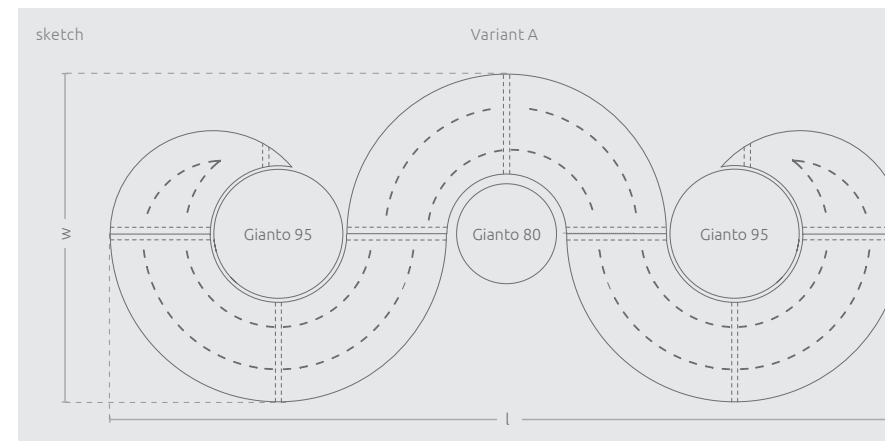

Triple Set for Gianto

A set of urban furniture which consists of five steel benches in various shapes. The benches are compatible with Gianto pots, which together create an original and comfortable composition.

Features

- compatible with the whole collection
- powder coating RAL
- hot-dip galvanized steel
- a seat covered with zinc undercoat
- compatible with the Gianto pot
- fixings to the ground

Model	Code	Dimensions [mm]	Compatibility	Net Price
Triple Set (S95L + M95 + M80 + M95 + S95P)	TC 003 804	w 1805 x l 4370	Gianto 80, 95	1 935 €
Triple Set (S95L + M95 + M80 + M80 + S80P)	TC 003 805	w 1805 x l 4240	Gianto 80, 95	1 870 €

ARE YOU LOOKING FOR A PRODUCT IN A DIFFERENT COLOR? Ask your sales advisor about the details.

Triple Set (S95L + M95 + M80 + M80 + S80P)

w 1805 x l 4370 mm