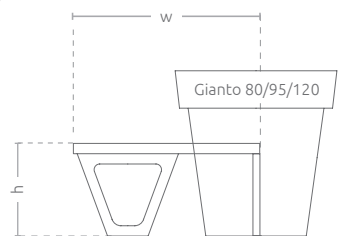

antique colors

ARE YOU LOOKING FOR A PRODUCT IN A DIFFERENT COLOR? Ask your sales advisor about the details.

1/4 80

h 450 x d 555 x w 870 mm

front view

sketch

side view

Half Bench for Gianto