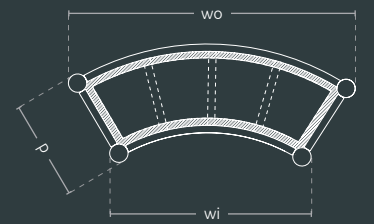

Urban Pot Urbana 1/4

A steel pot in a 1/4 circle shape. This model allows to create various compositions, not only in corners but also on a circular concept. It provides an opportunity to launch into the surroundings a significant number of plants. The solid container can go with other elements of the collection.

Features

- powder coating RAL
- frame - hot-dip galvanized steel
- walls - hot-dip galvanized steel
- reinforced bottom
- heavy and stable
- styrofoam insulation
- adjustable height

Model	Code	Dimensions [mm]	Capacity	Net Price
Urban Pot Urbana 1/4	TC 001 103	wo 1180 x hc 700 x wi 830 x h 590 x d 410	176 l	575 €

antique colors

Personalized Model
(any pot size - according to your needs)

ARE YOU LOOKING FOR A PRODUCT IN A DIFFERENT COLOR? Ask your sales advisor about the details.

w 1040 x hc 1695 x h 1145 x d 1040 mm

Set of pots 1/4

The pot insulated with styrofoam – an insulation layer, which assures optimal conditions for plants

side view