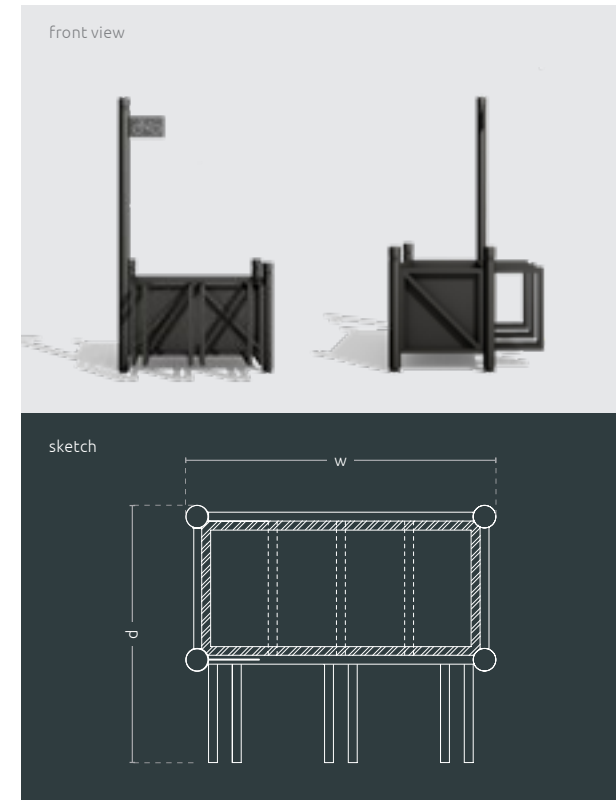

Personalized Model
(any pot size - according to your needs)

Bicycle Rank Urbana L

w 1040 × hc 1695 × h 700 × d 855 mm

A single decoration or an element of a bigger composition ●

A solid rank can be a single decoration and does not require additional installation or excavation ●