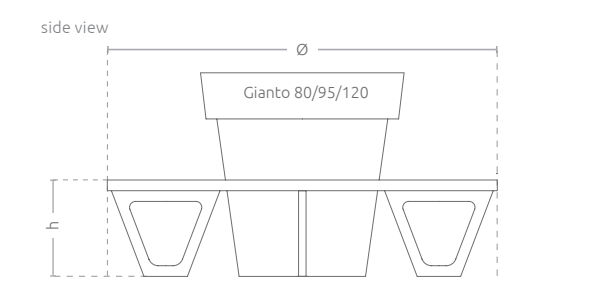

Half Bench for Gianto

This half bench is compatible with a Gianto pot. A carefully formed seat with a round shape, assures an aesthetic visual effect and comfort of use. The steel surface of the bench and polyethylene used in a pot, guarantee that its form will remain unchanged for years, regardless of the weather conditions.

Features

- compatible with the whole collection
- powder coating RAL
- hot-dip galvanized steel
- a seat covered with zinc undercoat
- compatible with the Gianto pot
- fixings to the ground

Model	Code	Dimensions [mm]	Compatibility	Net Price
M80	TC 003 302	Ø 1740 x r 870 x h 450 x d 555	Gianto 80	485 €
M95	TC 003 301	Ø 1870 x r 935 x h 450 x d 555	Gianto 95	530 €
M120	TC 003 303	Ø 2000 x r 1000 x h 450 x d 555	Gianto 120	788 €

antique colors

ARE YOU LOOKING FOR A PRODUCT IN A DIFFERENT COLOR? Ask your sales advisor about the details.

M95

Ø 1870 x r 935 x h 450 x d 555 mm

Combine any elements-create sets Wave