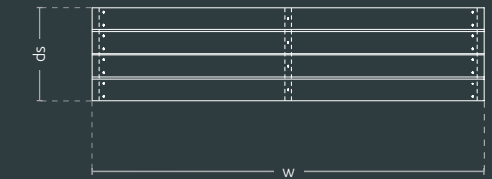

Urban Bench Urbana L

w 1800 x h 450 x ds 430 mm

front view

sketch

side view

Urban Bench Urbana XL

An urban bench based on steel elements with a seat made of synthetic wood. Steel galvanized legs are stylish but also resistant to the acts of vandalism. This solid seat guarantees comfortable rest.