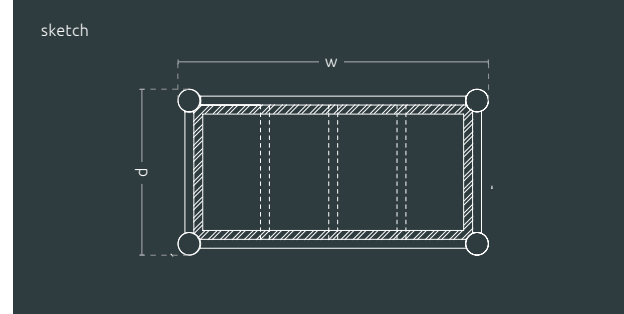

Tourist Information Stand Urbana L

A tourist information stand built on a solid, steel construction. It is an element of the collection thanks to which tourists and guests will be provided with required information: city maps, welcome leaflets or timetables of public transport. The product is compatible with the L pot, which allows to bring some additional plants to the surroundings.

Features

- compatible with the whole collection
- powder coating RAL
- frame - hot-dip galvanized steel
- walls - hot-dip galvanized steel
- reinforced bottom
- heavy and stable
- styrofoam insulation
- adjustable height

Model	Code	Dimensions [mm]	Capacity	Net Price
Tourist Information Stand Urbana L	TC 001 402	w 1040 x hc 1695 x h 700 x d 550	176 l	888 €

ARE YOU LOOKING FOR A PRODUCT IN A DIFFERENT COLOR? Ask your sales advisor about the details.

Personalized Model
(any pot size - according to your needs)