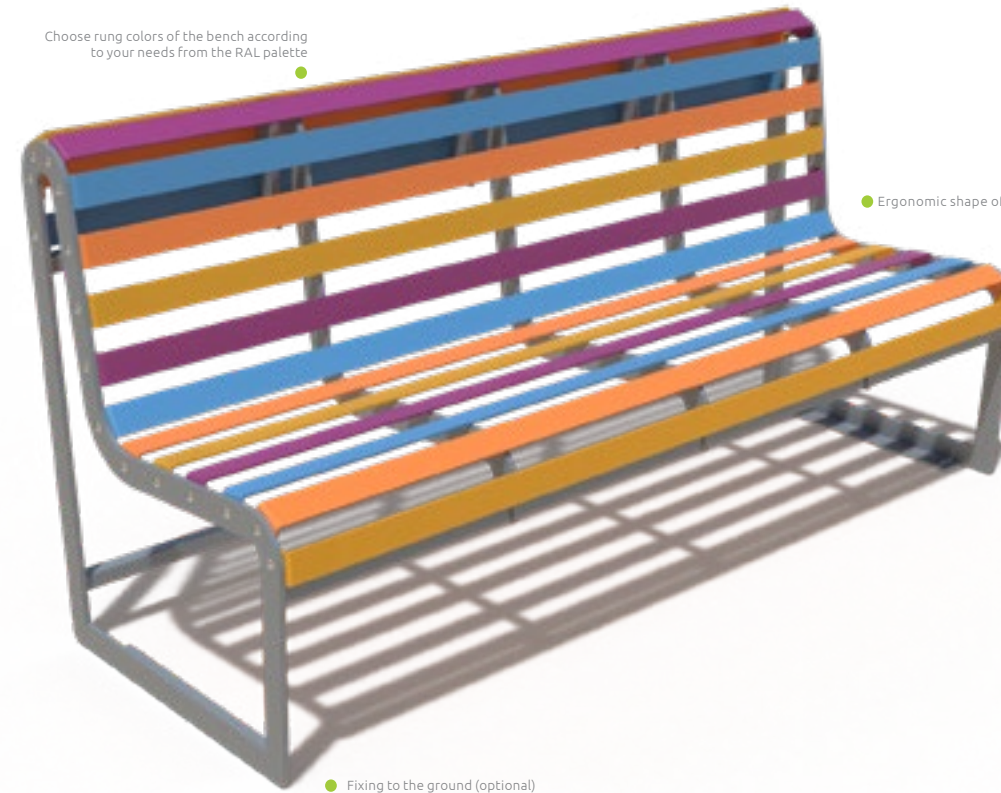

Bench with backrest Zebra

The city bench has a unique shape and color. Steel surface guarantees durability and resistance of the bench, regardless of the weather conditions. The bench is fixed with anchors, assuring resistance to mechanical damage. Each bench rung can have any color.

Features

a wide range of colors

powder coating RAL

hot-dip galvanized steel

smooth or rough surface

fixings to the ground

Model	Code	Dimensions [mm]	Net Price
Zebra Multicolor*	TC 002 307	w 1650 x d 700 x h 900 x ds 440 x hs 440	700 €
Zebra Monocolor**	TC 002 307...	w 1650 x d 700 x h 900 x ds 440 x hs 440	550 €

*Multicolor - A ready set of antique colors or RAL colors

**Monocolor - One selected antique color or RAL color

1 - green

2 - gold

3 - copper

4 - black

RAL 7001*

RAL 1004

RAL 2000

RAL 4006

RAL 5012

RAL 7001*

RAL 9016

RAL 6034

RAL 5008

RAL 1015

antique colors

RAL vivid colours

RAL fading colours

ARE YOU LOOKING FOR A PRODUCT IN A DIFFERENT COLOR? Ask your sales advisor about the details.

*RAL 7001 - the constant colour of the rack with supporting feet and the first ring

Zebra Multicolor

w 1650 x d 700 x h 900 x ds 440 x hs 440 mm

Choose rung colors of the bench according to your needs from the RAL palette

Ergonomic shape of the seat

Fixing to the ground (optional)