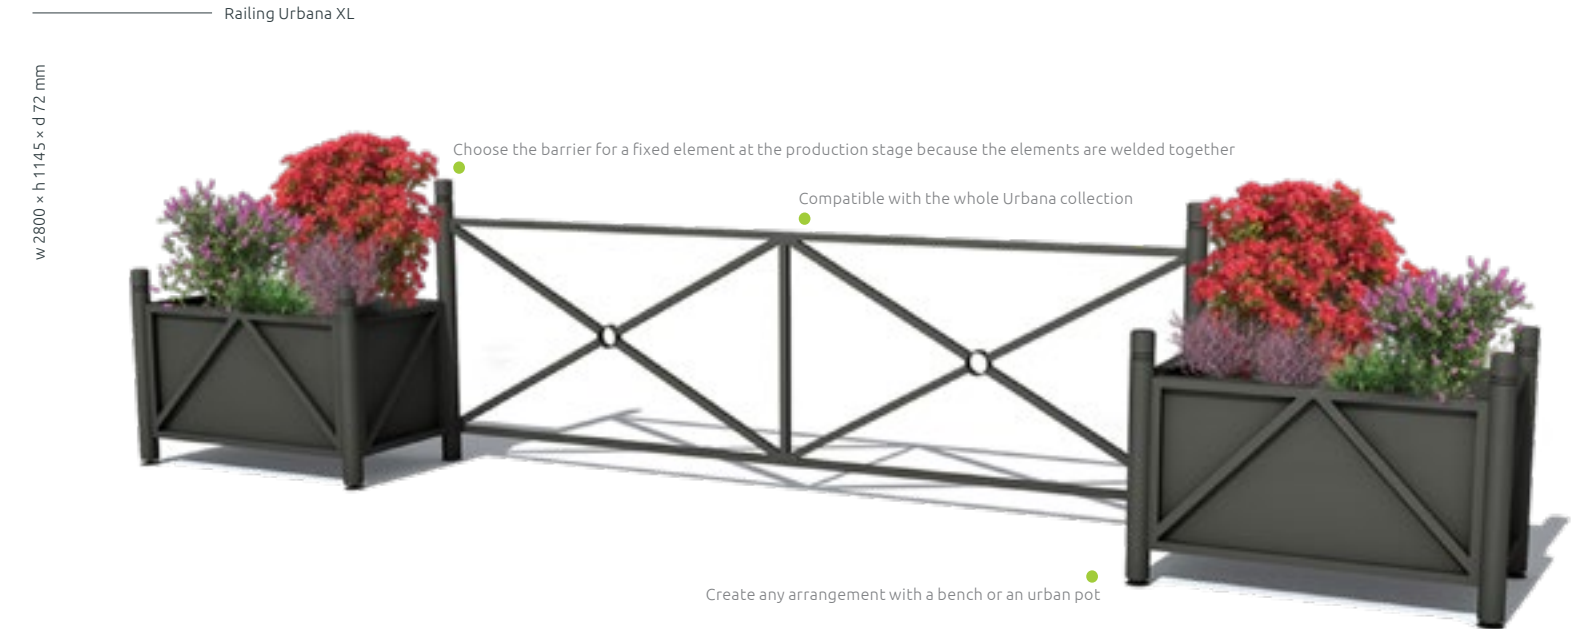

Railing Urbana XL

A fully functional large railing, compatible with other urban furniture from the Urbana Collection. It is made from hot-dip galvanized steel, thus it is very durable and resistant to the acts of vandalism as well as changeable weather conditions. The product can be a part of some bigger composition, functioning as a fence, decoration or an element joining pots. The railing cannot remain an individual element without any pot or bench.

Features

- compatible with the whole collection
- powder coating RAL
- hot-dip galvanized steel

Model	Code	Dimensions [mm]	Net Price
Railing Urbana XL	TC 001 202	w 2800 x h 1145 x d 72	275 €

1 - green   2 - gold   3 - copper   4 - black

antique colors

ARE YOU LOOKING FOR A PRODUCT IN A DIFFERENT COLOR? Ask your sales advisor about the details.

Personalized Model
(any pot size - according to your needs)