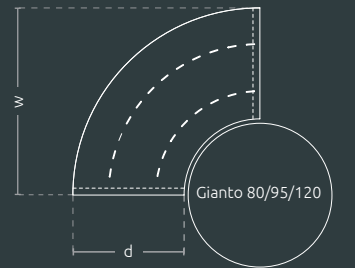

antique colors

ARE YOU LOOKING FOR A PRODUCT IN A DIFFERENT COLOR? Ask your sales advisor about the details.

1/4 80

h 450 x d 555 x w 870 mm

front view

sketch

side view

Half Bench for Gianto