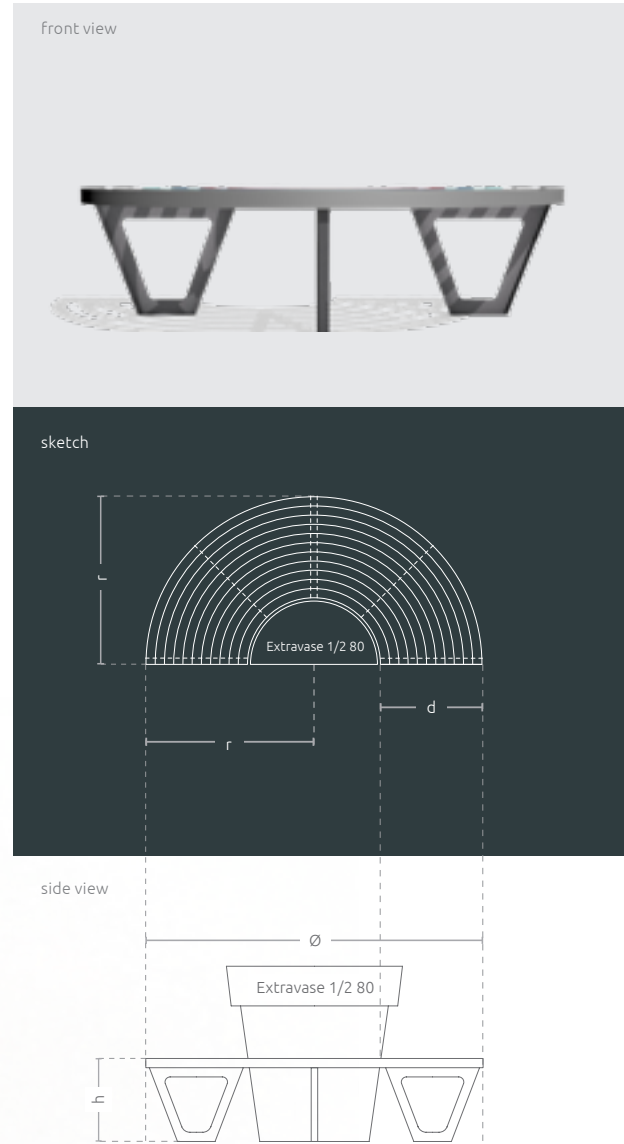

Round Bench Zebra 95 1/2

This city bench, compatible with Extravase 1/2 80, in a circular and semicircular shape, guarantees not only comfort of use but also an attractive visual effect. Solid materials used in the production process of the bench guarantee durability and reliability of the construction for long years, even in unfavorable weather conditions. Each bench rung can have any color.

Features

- a wide range of colors
- powder coating RAL
- hot-dip galvanized steel
- compatible with Extravase 1/2 pot
- smooth or rough surface
- fixings to the ground

Model	Code	Dimensions [mm]	Compatibility	Net Price
1/2 Zebra G95/1800 Multicolor*	TC 002 303	Ø 1820 x r 910 x h 450 x d 550	Extravase 1/2 80	750 €
1/2 Zebra G95/1800 Monocolor**	TC 002 303...	Ø 1820 x r 910 x h 450 x d 550	Extravase 1/2 80	650 €
1/2 Zebra G95/1900 Multicolor*	TC 002 305	Ø 1900 x r 950 x h 450 x d 550	Extravase 1/2 80	750 €
1/2 Zebra G95/1900 Monocolor**	TC 002 305...	Ø 1900 x r 950 x h 450 x d 550	Extravase 1/2 80	650 €

- *Multicolor - A ready set of antique colors or RAL colors
- **Monocolor - One selected antique color or RAL color

Color palette showing 15 options:

- Antique colors: 1 - green, 2 - gold, 3 - copper, 4 - black
- RAL vivid colours: RAL 7001*, RAL 1004, RAL 2000, RAL 4006, RAL 5012
- RAL fading colours: RAL 7001*, RAL 9016, RAL 6034, RAL 5008, RAL 1015

ARE YOU LOOKING FOR A PRODUCT IN A DIFFERENT COLOR? Ask your sales advisor about the details.
*RAL 7001 - the constant colour of the rack with supporting feet and the first ring

1/2 Zebra G95/1800 Multicolor

Ø 1820 x r 910 x h 450 x d 550 mm

Option available: 1/2 Zebra G95/1900 means a wider diameter of the bench