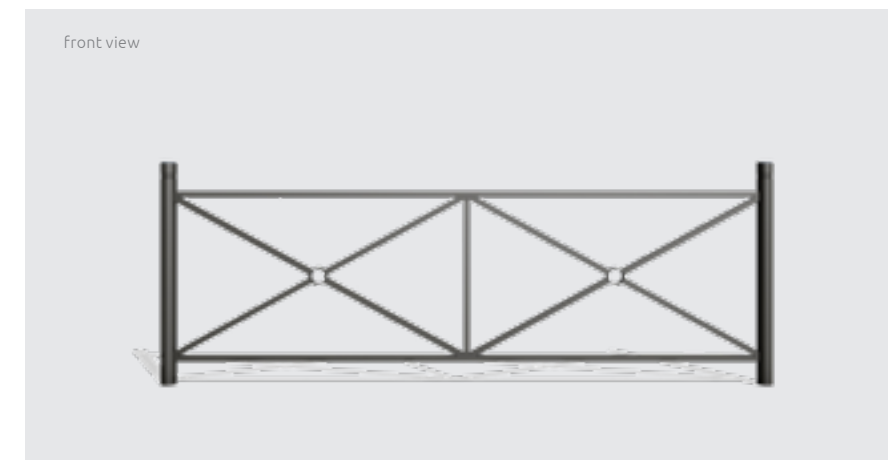

Railing Urbana XL

A fully functional large railing, compatible with other urban furniture from the Urbana Collection. It is made from hot-dip galvanized steel, thus it is very durable and resistant to the acts of vandalism as well as changeable weather conditions. The product can be a part of some bigger composition, functioning as a fence, decoration or an element joining pots. The railing cannot remain an individual element without any pot or bench.

Features

- compatible with the whole collection
- powder coating RAL
- hot-dip galvanized steel

Model	Code	Dimensions [mm]	Net Price
Railing Urbana XL	TC 001 202	w 2800 x h 1145 x d 72	275 €

1 - green   2 - gold   3 - copper   4 - black

antique colors

ARE YOU LOOKING FOR A PRODUCT IN A DIFFERENT COLOR? Ask your sales advisor about the details.

Personalized Model
(any pot size - according to your needs)