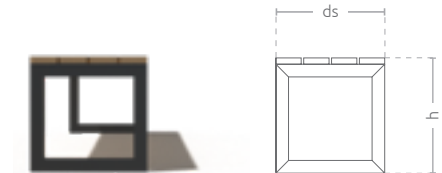

Urban Bench Urbana L

w 1800 x h 450 x ds 430 mm

front view

sketch

side view

Urban Bench Urbana XL

An urban bench based on steel elements with a seat made of synthetic wood. Steel galvanized legs are stylish but also resistant to the acts of vandalism. This solid seat guarantees comfortable rest.