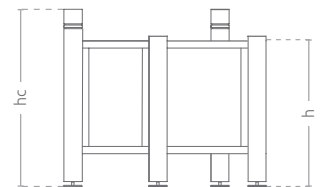

Urban Pot Urbana 1/4

A steel pot in a 1/4 circle shape. This model allows to create various compositions, not only in corners but also on a circular concept. It provides an opportunity to launch into the surroundings a significant number of plants. The solid container can go with other elements of the collection.

Features

- powder coating RAL
- frame - hot-dip galvanized steel
- walls - hot-dip galvanized steel
- reinforced bottom
- heavy and stable
- styrofoam insulation
- adjustable height

Model	Code	Dimensions [mm]	Capacity	Net Price
Urban Pot Urbana 1/4	TC 001 103	wo 1180 x hc 700 x wi 830 x h 590 x d 410	176 l	575 €

antique colors

Personalized Model
(any pot size - according to your needs)

ARE YOU LOOKING FOR A PRODUCT IN A DIFFERENT COLOR? Ask your sales advisor about the details.

w 1040 x hc 1695 x h 1145 x d 1040 mm

Set of pots 1/4

The pot insulated with styrofoam – an insulation layer, which assures optimal conditions for plants

side view