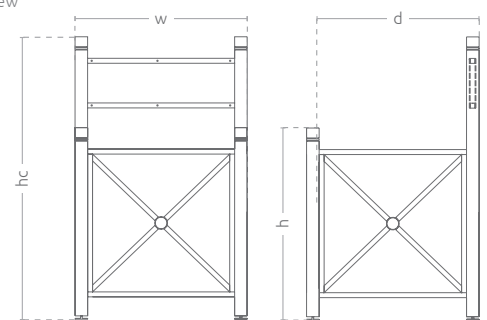

Tourist Information Stand Urbana XL

A tourist information stand built on a solid, steel construction. It is an element of the collection thanks to which tourists and guests will be provided with required information: city maps, welcome leaflets or timetables of public transport. The product is compatible with the XL pot, which allows to bring some additional plants to the surroundings.

OPTIONAL

Features

compatible with the whole collection	powder coating RAL	frame - hot-dip galvanized steel	walls - hot-dip galvanized steel	reinforced bottom
heavy and stable	styrofoam insulation	adjustable height		

Model	Code	Dimensions [mm]	Capacity	Net Price
Tourist Information Stand Urbana XL	TC 001 401	w 1040 × hc 1695 × h 1145 × d 1040	684 l	1 525 €

antique colors

ARE YOU LOOKING FOR A PRODUCT IN A DIFFERENT COLOR? Ask your sales advisor about the details.

Personalized Model
(any pot size - according to your needs)

Tourist Information Stand Urbana XL

w 1040 × hc 1695 × h 1145 × d 1040 mm

Stabilizing brackets for the trees and larger decorative plants allow for efficient implementation of the greenery into the surrounding

view