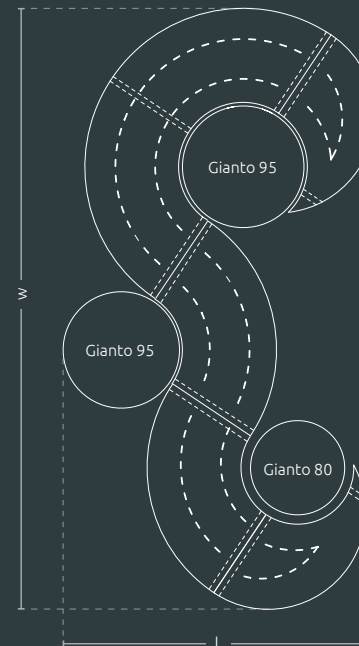

antique colors

ARE YOU LOOKING FOR A PRODUCT IN A DIFFERENT COLOR? Ask your sales advisor about the details.

Tri Set (S95L + M95 + 1/4 95 + 1/4 80 + S80P)

w 3120 x l 2760 mm

front view

sketch

Quintus Set for Gianto