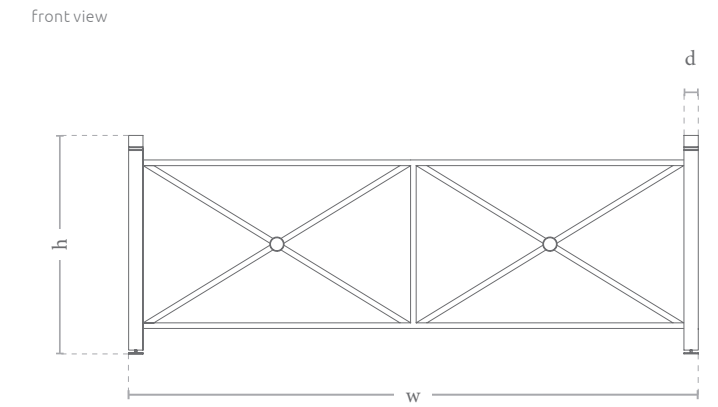

Railing Urbana XL

A fully functional large railing, compatible with other urban furniture from the Urbana Collection. It is made from hot-dip galvanized steel, thus it is very durable and resistant to the acts of vandalism as well as changeable weather conditions. The product can be a part of some bigger composition, functioning as a fence, decoration or an element joining pots. The railing cannot remain an individual element without any pot or bench.

Features

- compatible with the whole collection
- powder coating RAL
- hot-dip galvanized steel

Model	Code	Dimensions [mm]	Net Price
Railing Urbana XL	TC 001 202	w 2800 x h 1145 x d 72	275 €

1 - green   2 - gold   3 - copper   4 - black

antique colors

ARE YOU LOOKING FOR A PRODUCT IN A DIFFERENT COLOR? Ask your sales advisor about the details.

Personalized Model
(any pot size - according to your needs)