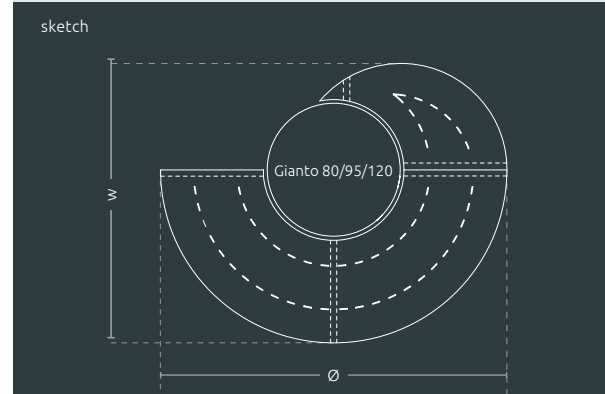

1- green 2- gold 3- copper 4- black

antique colors

ARE YOU LOOKING FOR A PRODUCT IN A DIFFERENT COLOR? Ask your sales advisor about the details.

Solo Set (S80L + M80)

Ø 1740 × w 1425 × h 450 mm

Solo Set S95L + M95 and S120L + M120 have a wider diameter