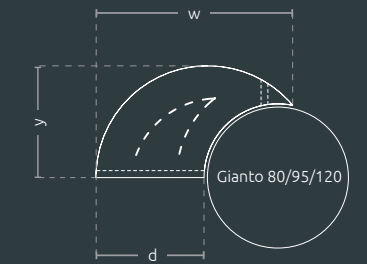

Pointed Bench for Gianto

This urban bench is compatible with a Gianto pot. A carefully formed seat with a semi-circular shape, assures an aesthetic visual effect and comfort of use. The steel surface of the bench and polyethylene used in a pot, guarantee that its form will remain unchanged for years, regardless of the weather conditions.

Features

compatible with the whole collection

powder coating RAL

hot-dip galvanized steel

a seat covered with zinc undercoat

compatible with the Gianto pot

fixings to the ground

Model	Code	Dimensions [mm]	Compatibility	Net Price
Pointed Bench Right-Handed S80P	TC 003 703	w 980 x y 555 x h 450 x d 555	Gianto 80	175 €
Pointed Bench Left-Handed S80L	TC 003 704	w 980 x y 555 x h 450 x d 555	Gianto 80	175 €
Pointed Bench Right-Handed S95P	TC 003 701	w 1010 x y 575 x h 450 x d 555	Gianto 95	195 €
Pointed Bench Left-Handed S95L	TC 003 702	w 1010 x y 575 x h 450 x d 555	Gianto 95	195 €
Pointed Bench Right-Handed S120P	TC 003 705	w 1225 x y 730 x h 450 x d 555	Gianto 120	238 €
Pointed Bench Left-Handed S120L	TC 003 706	w 1225 x y 730 x h 450 x d 555	Gianto 120	238 €

1 - green   2 - gold   3 - copper   4 - black

antique colors

ARE YOU LOOKING FOR A PRODUCT IN A DIFFERENT COLOR? Ask your sales advisor about the details.

Pointed Bench S80P i S80L

w 980 x y 555 x h 450 x d 555 mm

front view

sketch