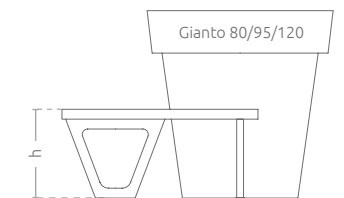

Pointed Bench for Gianto

This urban bench is compatible with a Gianto pot. A carefully formed seat with a semi-circular shape, assures an aesthetic visual effect and comfort of use. The steel surface of the bench and polyethylene used in a pot, guarantee that its form will remain unchanged for years, regardless of the weather conditions.

Features

compatible with the whole collection

powder coating RAL

hot-dip galvanized steel

a seat covered with zinc undercoat

compatible with the Gianto pot

fixings to the ground

Model	Code	Dimensions [mm]	Compatibility	Net Price
Pointed Bench Right-Handed S80P	TC 003 703	w 980 x y 555 x h 450 x d 555	Gianto 80	175 €
Pointed Bench Left-Handed S80L	TC 003 704	w 980 x y 555 x h 450 x d 555	Gianto 80	175 €
Pointed Bench Right-Handed S95P	TC 003 701	w 1010 x y 575 x h 450 x d 555	Gianto 95	195 €
Pointed Bench Left-Handed S95L	TC 003 702	w 1010 x y 575 x h 450 x d 555	Gianto 95	195 €
Pointed Bench Right-Handed S120P	TC 003 705	w 1225 x y 730 x h 450 x d 555	Gianto 120	238 €
Pointed Bench Left-Handed S120L	TC 003 706	w 1225 x y 730 x h 450 x d 555	Gianto 120	238 €

1 - green   2 - gold   3 - copper   4 - black

antique colors

ARE YOU LOOKING FOR A PRODUCT IN A DIFFERENT COLOR? Ask your sales advisor about the details.

Pointed Bench S80P i S80L

w 980 x y 555 x h 450 x d 555 mm

front view

side view