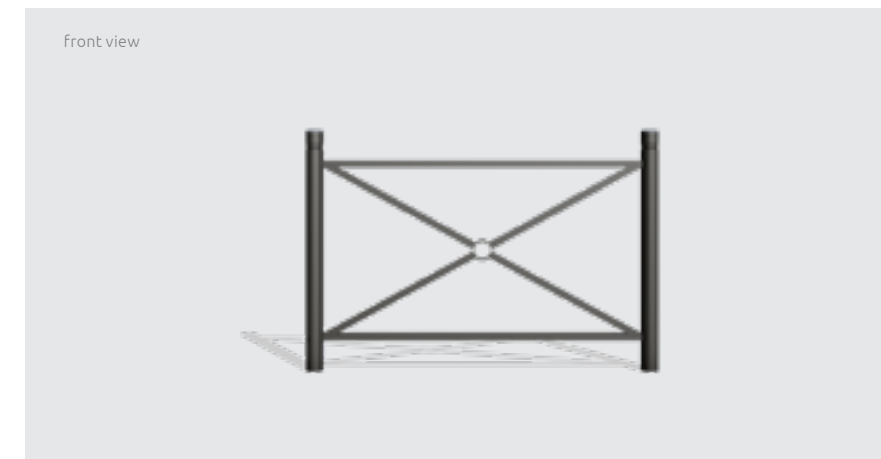

Railing Urbana L

A fully functional large railing, compatible with other urban furniture from the Urbana Collection. It is made from hot-dip galvanized steel, thus it is very durable and resistant to the acts of vandalism as well as changeable weather conditions. The product can be a part of some bigger composition, functioning as a fence, decoration or an element joining pots. The railing cannot remain an individual element without any pot or bench.

Features

- compatible with the whole collection
- powder coating RAL
- hot-dip galvanized steel

Model	Code	Dimensions [mm]	Net Price
Railing Urbana L	TC 001 201	w 1400 x h 1145 x d 72	163 €

1 - green   2 - gold   3 - copper   4 - black

antique colors

ARE YOU LOOKING FOR A PRODUCT IN A DIFFERENT COLOR? Ask your sales advisor about the details.

Personalized Model
(any pot size - according to your needs)