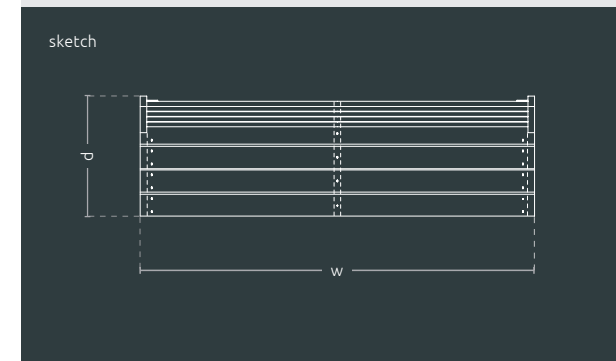

Urban Bench Urbana XL

An urban bench based on steel elements with a seat made of synthetic wood. Steel galvanized legs are stylish but also resistant to the acts of vandalism. This solid seat guarantees comfortable rest.

Features

- compatible with the whole collection
- powder coating RAL
- hot-dip galvanized steel
- fixings to the ground
- a bench seat made from composite board

Model	Code	Dimensions [mm]	Net Price
Urban Bench Urbana XL	TC 001 301	w 1800 x h 945 x d 550 x hs 450 x ds 390	400 €

1 - green   2 - gold   3 - copper   4 - black

antique colors

Personalized Model
(any pot size - according to your needs)

ARE YOU LOOKING FOR A PRODUCT IN A DIFFERENT COLOR? Ask your sales advisor about the details.