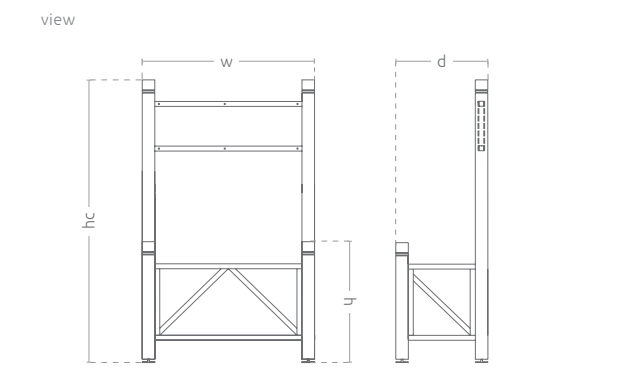

Tourist Information Stand Urbana L

A tourist information stand built on a solid, steel construction. It is an element of the collection thanks to which tourists and guests will be provided with required information: city maps, welcome leaflets or timetables of public transport. The product is compatible with the L pot, which allows to bring some additional plants to the surroundings.

Features

- compatible with the whole collection
- powder coating RAL
- frame - hot-dip galvanized steel
- walls - hot-dip galvanized steel
- reinforced bottom
- heavy and stable
- styrofoam insulation
- adjustable height

Model	Code	Dimensions [mm]	Capacity	Net Price
Tourist Information Stand Urbana L	TC 001 402	w 1040 x hc 1695 x h 700 x d 550	176 l	888 €

ARE YOU LOOKING FOR A PRODUCT IN A DIFFERENT COLOR? Ask your sales advisor about the details.

Personalized Model
(any pot size - according to your needs)