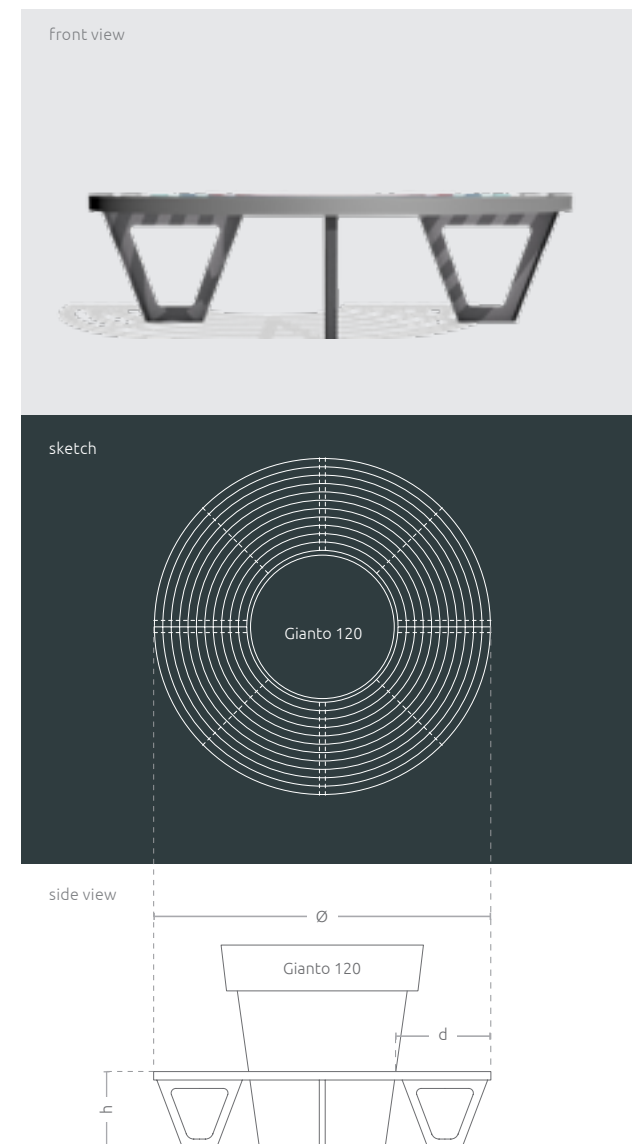

Ø 2000 × h 450 × d 550 mm

Round Bench Zebra 120 1/2

This city bench designed to create a set with Extravase 1/2 100, in a circular and semicircular shape, guarantees not only high comfort of use but also an attractive visual effect. A steel bench and polyethylene used in the production process of the pot assure resistance, regardless of the weather conditions. Each bench rung can have any color.