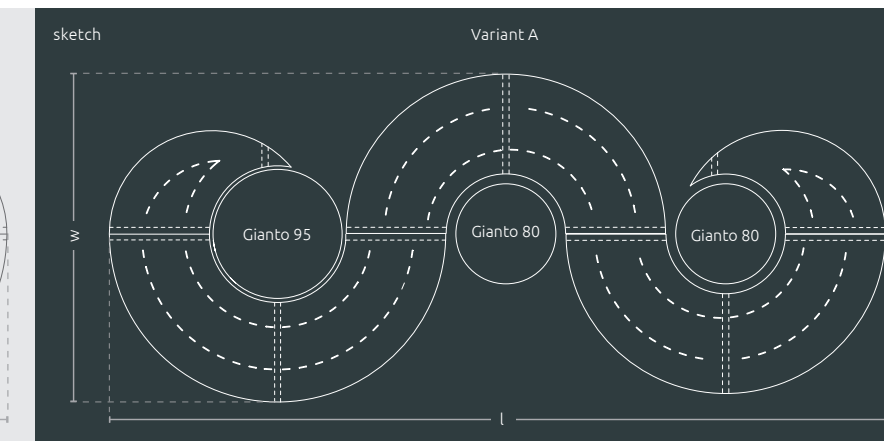

Triple Set for Gianto

A set of urban furniture which consists of five steel benches in various shapes. The benches are compatible with Gianto pots, which together create an original and comfortable composition.

Features

- compatible with the whole collection
- powder coating RAL
- hot-dip galvanized steel
- a seat covered with zinc undercoat
- compatible with the Gianto pot
- fixings to the ground

Model	Code	Dimensions [mm]	Compatibility	Net Price
Triple Set (S95L + M95 + M80 + M95 + S95P)	TC 003 804	w 1805 x l 4370	Gianto 80, 95	1 935 €
Triple Set (S95L + M95 + M80 + M80 + S80P)	TC 003 805	w 1805 x l 4240	Gianto 80, 95	1 870 €

ARE YOU LOOKING FOR A PRODUCT IN A DIFFERENT COLOR? Ask your sales advisor about the details.

Triple Set (S95L + M95 + M80 + M80 + S80P)

w 1805 x l 4370 mm