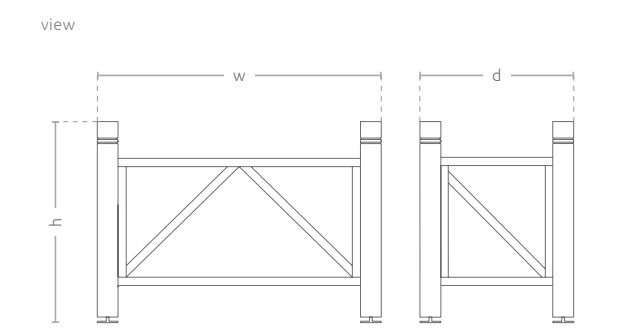

Urban Pot Urbana L

A small flower pot made from steel. This model with the capacity of almost 200 liters provides the possibility of launching significant number of plants into the surroundings, even in the places without any natural substrate. A solid container can go with other elements of the collection.

Features

- compatible with the whole collection
- powder coating RAL
- frame - hot-dip galvanized steel
- walls - hot-dip galvanized steel
- reinforced bottom
- heavy and stable
- styrofoam insulation
- adjustable height

Model	Code	Dimensions [mm]	Capacity	Net Price
Urban Pot Urbana L	TC 001 101	w 1040 x h 700 x d 555	176 l	738 €

Personalized Model (any pot size - according to your needs)

ARE YOU LOOKING FOR A PRODUCT IN A DIFFERENT COLOR? Ask your sales advisor about the details.

Urban Pot Urbana L

w 1040 x h 700 x d 555 mm