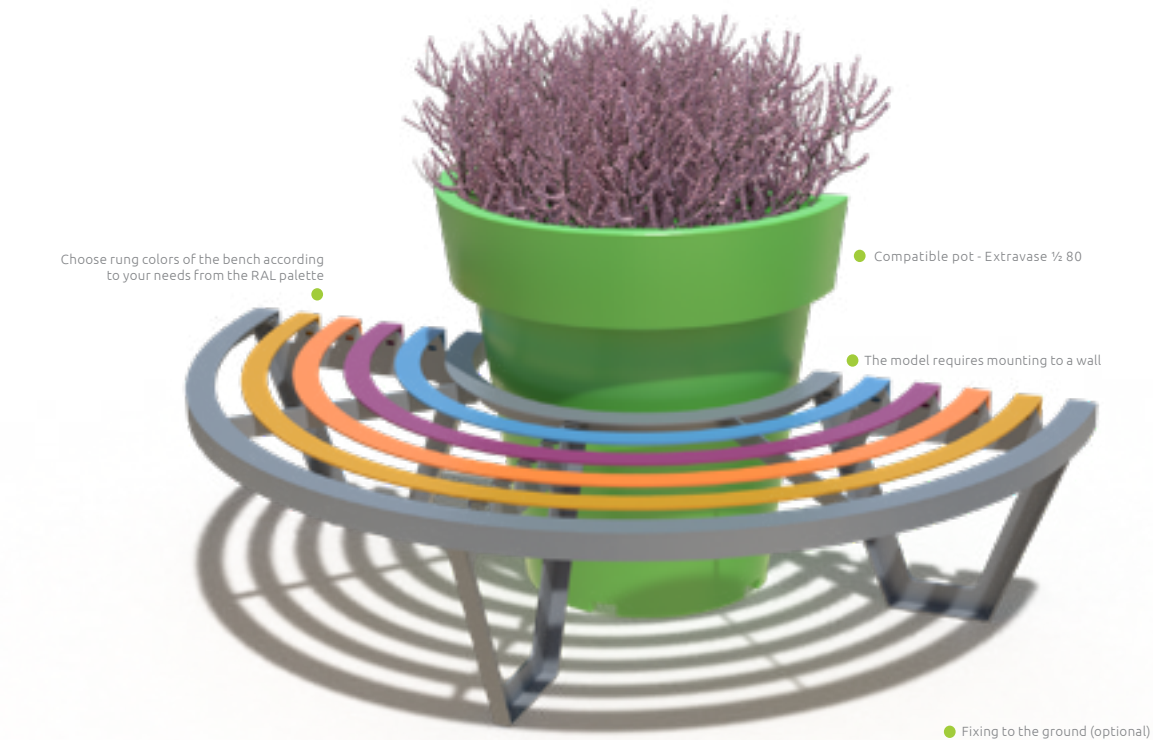

Features

- a wide range of colors
- powder coating RAL
- hot-dip galvanized steel
- compatible with Extravase 1/2 pot
- smooth or rough surface
- fixings to the ground

Model	Code	Dimensions [mm]	Compatibility	Net Price
1/2 Zebra G95/1800 Multicolor*	TC 002 303	Ø 1820 x r 910 x h 450 x d 550	Extravase 1/2 80	750 €
1/2 Zebra G95/1800 Monocolor**	TC 002 303...	Ø 1820 x r 910 x h 450 x d 550	Extravase 1/2 80	650 €
1/2 Zebra G95/1900 Multicolor*	TC 002 305	Ø 1900 x r 950 x h 450 x d 550	Extravase 1/2 80	750 €
1/2 Zebra G95/1900 Monocolor**	TC 002 305...	Ø 1900 x r 950 x h 450 x d 550	Extravase 1/2 80	650 €

- *Multicolor - A ready set of antique colors or RAL colors
- **Monocolor - One selected antique color or RAL color

Color palette showing 15 options:

- Antique colors: 1 - green, 2 - gold, 3 - copper, 4 - black
- RAL vivid colours: RAL 7001*, RAL 1004, RAL 2000, RAL 4006, RAL 5012
- RAL fading colours: RAL 7001*, RAL 9016, RAL 6034, RAL 5008, RAL 1015

ARE YOU LOOKING FOR A PRODUCT IN A DIFFERENT COLOR? Ask your sales advisor about the details.
*RAL 7001 - the constant colour of the rack with supporting feet and the first ring

1/2 Zebra G95/1800 Multicolor

Ø 1820 x r 910 x h 450 x d 550 mm

Option available: 1/2 Zebra G95/1900 means a wider diameter of the bench