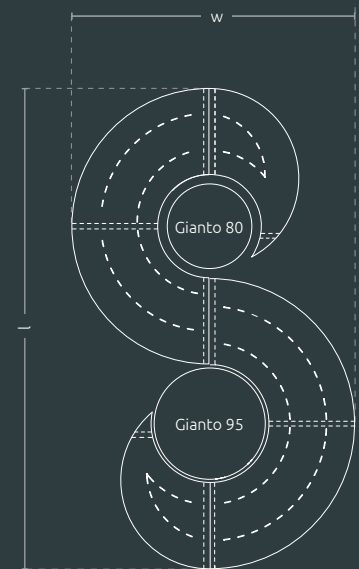

Doble Set for Gianto

A set of urban furniture which consists of four steel benches in various shapes. The benches are compatible with Gianto pots, which together create an original and comfortable composition.

Features

compatible with the whole collection

powder coating RAL

hot-dip galvanized steel

a seat covered with zinc undercoat

compatible with the Gianto pot

fixings to the ground

Model	Code	Dimensions [mm]	Compatibility	Net Price
Doble Set (S95L + M95 + M80 + S80L)	TC 003 803	w 1805 x l 3055	Gianto 80, 95	1 385 €

1 - green   2 - gold   3 - copper   4 - black

antique colors

ARE YOU LOOKING FOR A PRODUCT IN A DIFFERENT COLOR? Ask your sales advisor about the details.

Doble Set (S95L + M95 + M80 + S80L)

w 1805 x l 3055 mm

front view

sketch