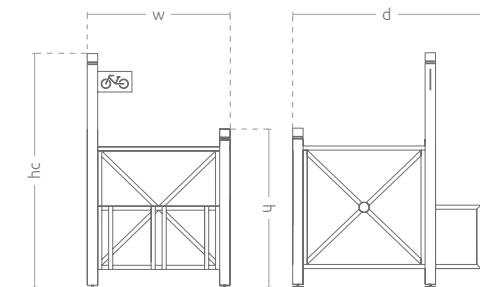

Bicycle Rank Urbana XL

The steel bicycle rank compatible with the XL pot. It was created in response to the growing trend of riding a bike. An additional function of the construction is an information stand with a map. Steel spans guarantee safe storage of the vehicles and resistance to mechanical damage.

OPTIONAL

stabilizing holders to a tree

Features

- compatible with the whole collection
- powder coating RAL
- frame - hot-dip galvanized steel
- walls - hot-dip galvanized steel
- reinforced bottom
- heavy and stable
- styrofoam insulation
- adjustable height

Model	Code	Dimensions [mm]	Capacity	Net Price
Bicycle Rank Urbana XL	TC 001 501	w 1040 × hc 1695 × h 1145 × d 1340	684 l	1 450 €

1- green   2- gold   3- copper   4- black

antique colors

ARE YOU LOOKING FOR A PRODUCT IN A DIFFERENT COLOR? Ask your sales advisor about the details.

Personalized Model
(any pot size - according to your needs)

w 1040 × hc 1695 × h 1145 × d 1340 mm

Safe storage of bikes

The wheel holders are made from heavy and stable steel which prevents their theft and damage

view