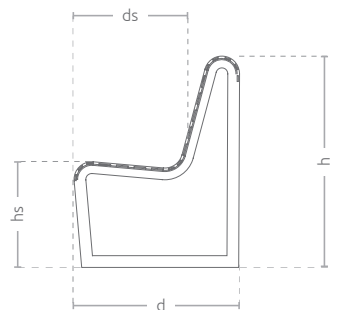

Zebra Multicolor

w 1650 x d 700 x h 900 x ds 440 x hs 440 mm

Choose rung colors of the bench according to your needs from the RAL palette

Ergonomic shape of the seat

Fixing to the ground (optional)

sketch

side view