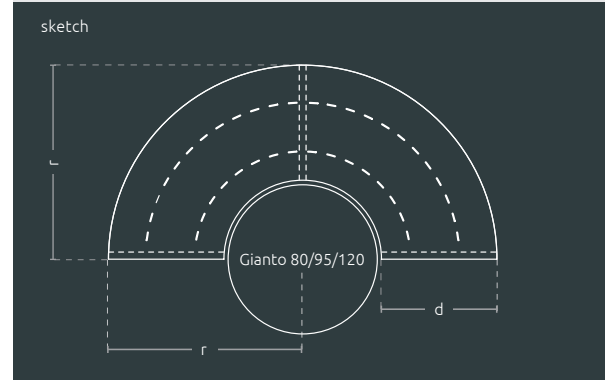

Half Bench for Gianto

This half bench is compatible with a Gianto pot. A carefully formed seat with a round shape, assures an aesthetic visual effect and comfort of use. The steel surface of the bench and polyethylene used in a pot, guarantee that its form will remain unchanged for years, regardless of the weather conditions.

Features

- compatible with the whole collection
- powder coating RAL
- hot-dip galvanized steel
- a seat covered with zinc undercoat
- compatible with the Gianto pot
- fixings to the ground

Model	Code	Dimensions [mm]	Compatibility	Net Price
M80	TC 003 302	Ø 1740 x r 870 x h 450 x d 555	Gianto 80	485 €
M95	TC 003 301	Ø 1870 x r 935 x h 450 x d 555	Gianto 95	530 €
M120	TC 003 303	Ø 2000 x r 1000 x h 450 x d 555	Gianto 120	788 €

antique colors

ARE YOU LOOKING FOR A PRODUCT IN A DIFFERENT COLOR? Ask your sales advisor about the details.

M95

Ø 1870 x r 935 x h 450 x d 555 mm

Combine any elements-create sets Wave