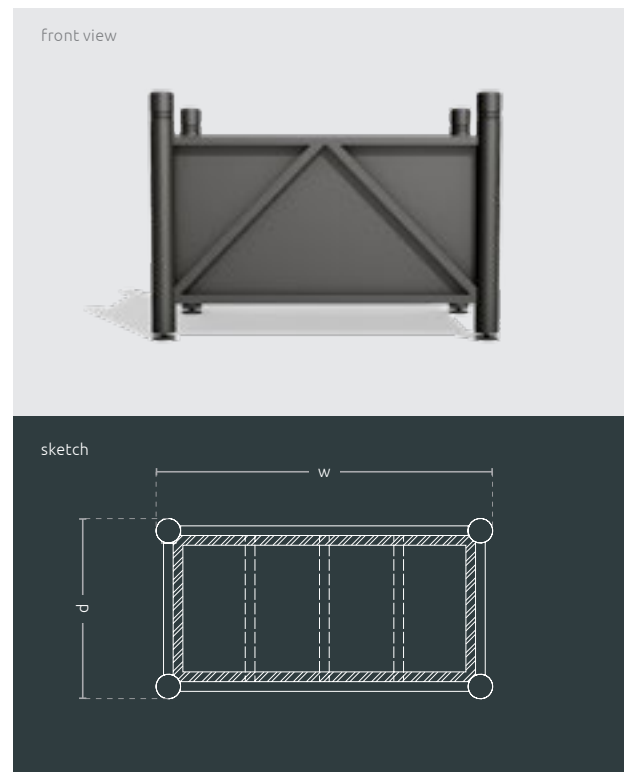

Urban Pot Urbana L

A small flower pot made from steel. This model with the capacity of almost 200 liters provides the possibility of launching significant number of plants into the surroundings, even in the places without any natural substrate. A solid container can go with other elements of the collection.

Features

- compatible with the whole collection
- powder coating RAL
- frame - hot-dip galvanized steel
- walls - hot-dip galvanized steel
- reinforced bottom
- heavy and stable
- styrofoam insulation
- adjustable height

Model	Code	Dimensions [mm]	Capacity	Net Price
Urban Pot Urbana L	TC 001 101	w 1040 x h 700 x d 555	176 l	738 €

Personalized Model (any pot size - according to your needs)

ARE YOU LOOKING FOR A PRODUCT IN A DIFFERENT COLOR? Ask your sales advisor about the details.

Urban Pot Urbana L

w 1040 x h 700 x d 555 mm