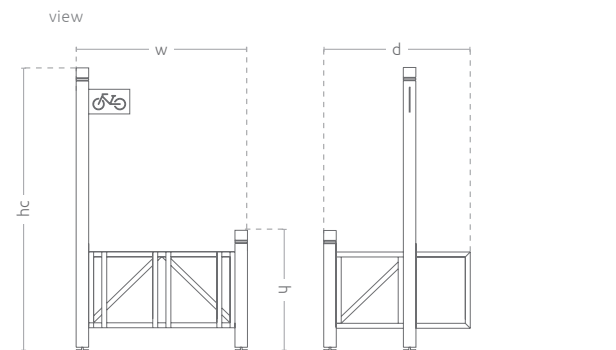

Personalized Model
(any pot size - according to your needs)

Bicycle Rank Urbana L

w 1040 × hc 1695 × h 700 × d 855 mm

A single decoration or an element of a bigger composition ●

A solid rank can be a single decoration and does not require additional installation or excavation ●