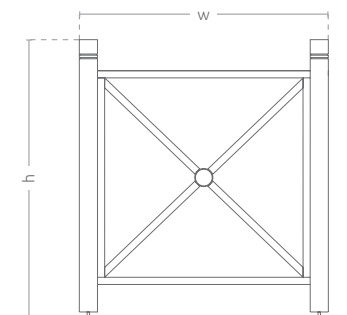

Urban Pot Urbana XL

A big pot made from steel. The largest model with the capacity of almost 700 liters allows to launch the maximum number of plants into the surroundings, even into places without natural substrate. A solid container can go together with other elements of the collection.

OPTIONAL

stabilizing holders to a tree

Features

compatible with the whole collection

powder coating RAL

frame - hot-dip galvanized steel

walls - hot-dip galvanized steel

reinforced bottom

heavy and stable

styrofoam insulation

adjustable height

Model	Code	Dimensions [mm]	Capacity	Net Price
Urban Pot Urbana XL	TC 001 102	w 1040 × h 1145 × d 1040	684 l	1 375 €

1- green   2 - gold   3 - copper   4 - black

antique colors

ARE YOU LOOKING FOR A PRODUCT IN A DIFFERENT COLOR? Ask your sales advisor about the details.

Personalized Model
(any pot size - according to your needs)

w 1040 × h 1145 × d 1040 mm

Choose color which remains unchanged for years

Powder coating guarantees that a color of the pot will not change under the influence of various weather conditions for long years

view