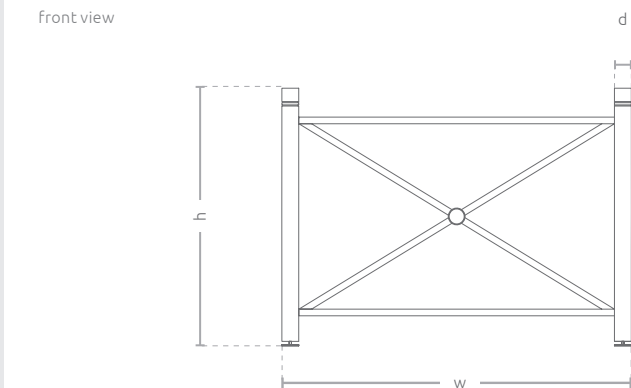

Railing Urbana L

A fully functional large railing, compatible with other urban furniture from the Urbana Collection. It is made from hot-dip galvanized steel, thus it is very durable and resistant to the acts of vandalism as well as changeable weather conditions. The product can be a part of some bigger composition, functioning as a fence, decoration or an element joining pots. The railing cannot remain an individual element without any pot or bench.

Features

- compatible with the whole collection
- powder coating RAL
- hot-dip galvanized steel

Model	Code	Dimensions [mm]	Net Price
Railing Urbana L	TC 001 201	w 1400 x h 1145 x d 72	163 €

1 - green   2 - gold   3 - copper   4 - black

antique colors

ARE YOU LOOKING FOR A PRODUCT IN A DIFFERENT COLOR? Ask your sales advisor about the details.

Personalized Model
(any pot size - according to your needs)