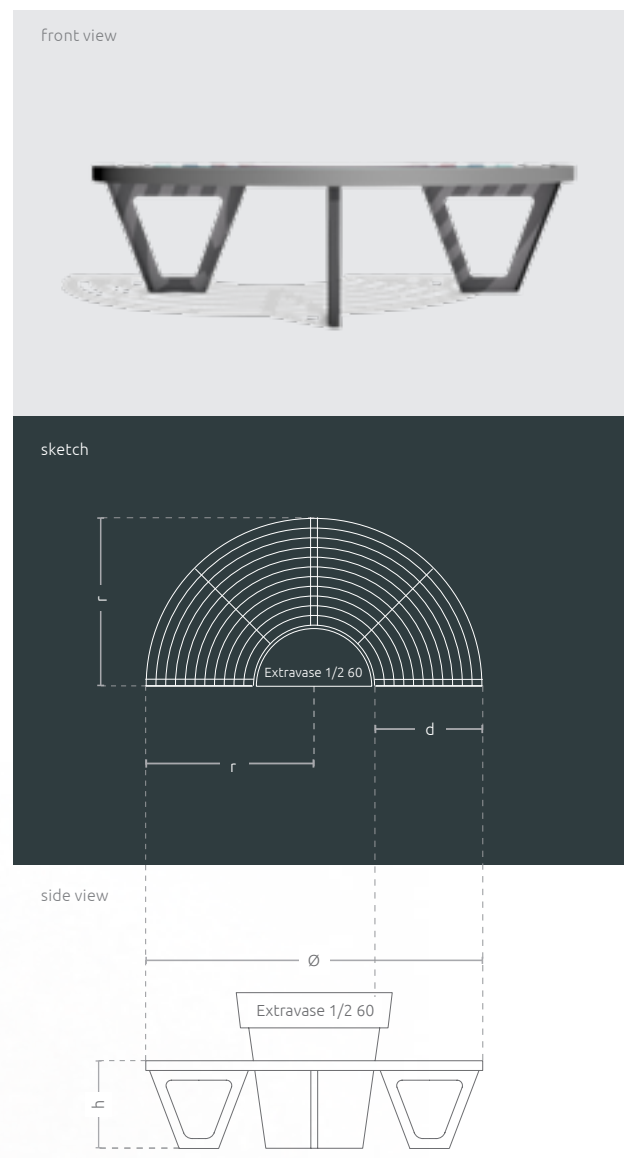

Round Bench Zebra 80 1/2

This city bench, compatible with Extravase 1/2 60, in a semicircular shape guarantees attractive visual effect and comfort of use. A steel bench and polyethylene used in the production process of the pot assure resistance, regardless of the weather conditions. Each bench rung can have any color.

Features

- a wide range of colors
- powder coating RAL
- hot-dip galvanized steel
- compatible with Extravase 1/2 pot
- smooth or rough surface
- fixings to the ground

Model	Code	Dimensions [mm]	Compatibility	Net Price
1/2 Zebra G80/1700 Multicolor*	TC 002 304	Ø 1720 x r 860 x h 450 x d 550	Extravase 1/2 60	650 €
1/2 Zebra G80/1700 Monocolor**	TC 002 304...	Ø 1720 x r 860 x h 450 x d 550	Extravase 1/2 60	550 €

- *Multicolor - A ready set of antique colors or RAL colors
- **Monocolor - One selected antique color or RAL color

antique colors   RAL vivid colours   RAL fading colours

ARE YOU LOOKING FOR A PRODUCT IN A DIFFERENT COLOR? Ask your sales advisor about the details.
*RAL 7001 - the constant colour of the rack with supporting feet and the first ring

1/2 Zebra G80/1700 Multicolor
Ø 1720 x r 860 x h 450 x d 550 mm