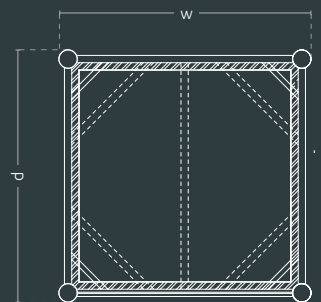

Tourist Information Stand Urbana XL

A tourist information stand built on a solid, steel construction. It is an element of the collection thanks to which tourists and guests will be provided with required information: city maps, welcome leaflets or timetables of public transport. The product is compatible with the XL pot, which allows to bring some additional plants to the surroundings.

OPTIONAL

Features

compatible with the whole collection	powder coating RAL	frame - hot-dip galvanized steel	walls - hot-dip galvanized steel	reinforced bottom
heavy and stable	styrofoam insulation	adjustable height		

Model	Code	Dimensions [mm]	Capacity	Net Price
Tourist Information Stand Urbana XL	TC 001 401	w 1040 × hc 1695 × h 1145 × d 1040	684 l	1 525 €

antique colors

ARE YOU LOOKING FOR A PRODUCT IN A DIFFERENT COLOR? Ask your sales advisor about the details.

Personalized Model
(any pot size - according to your needs)

Tourist Information Stand Urbana XL

w 1040 × hc 1695 × h 1145 × d 1040 mm

Stabilizing brackets for the trees and larger decorative plants allow for efficient implementation of the greenery into the surrounding