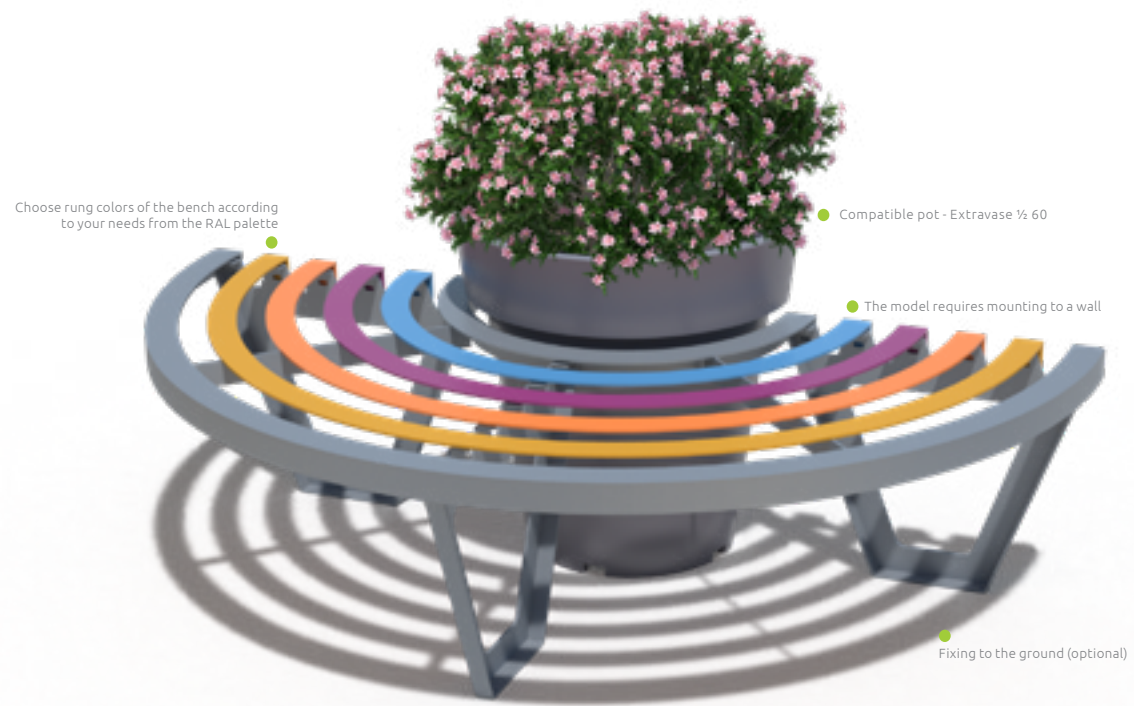

Round Bench Zebra 80 1/2

This city bench, compatible with Extravase 1/2 60, in a semicircular shape guarantees attractive visual effect and comfort of use. A steel bench and polyethylene used in the production process of the pot assure resistance, regardless of the weather conditions. Each bench rung can have any color.

Features

- a wide range of colors
- powder coating RAL
- hot-dip galvanized steel
- compatible with Extravase 1/2 pot
- smooth or rough surface
- fixings to the ground

Model	Code	Dimensions [mm]	Compatibility	Net Price
1/2 Zebra G80/1700 Multicolor*	TC 002 304	Ø 1720 x r 860 x h 450 x d 550	Extravase 1/2 60	650 €
1/2 Zebra G80/1700 Monocolor**	TC 002 304...	Ø 1720 x r 860 x h 450 x d 550	Extravase 1/2 60	550 €

- *Multicolor - A ready set of antique colors or RAL colors
- **Monocolor - One selected antique color or RAL color

antique colors   RAL vivid colours   RAL fading colours

ARE YOU LOOKING FOR A PRODUCT IN A DIFFERENT COLOR? Ask your sales advisor about the details.
*RAL 7001 - the constant colour of the rack with supporting feet and the first ring

1/2 Zebra G80/1700 Multicolor
Ø 1720 x r 860 x h 450 x d 550 mm