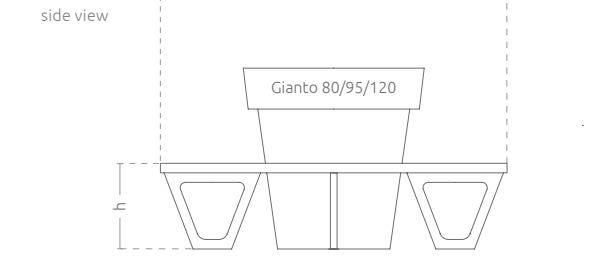

Features

- compatible with the whole collection
- powder coating RAL
- hot-dip galvanized steel
- a seat covered with zinc undercoat
- compatible with the Gianto pot
- fixings to the ground

Model	Code	Dimensions [mm]	Compatibility	Net Price
Solo Set (S80L + M80)	TC 003 801	Ø 1740 × w 1425 × h 450	Gianto 80	660 €
Solo Set (S95L + M95)	TC 003 802	Ø 1870 × w 1510 × h 450	Gianto 95	725 €
Solo Set (S120L + M120)	TC 003 808	Ø 2000 × w 1730 × h 450	Gianto 120	1 025 €

1- green 2- gold 3- copper 4- black

antique colors

ARE YOU LOOKING FOR A PRODUCT IN A DIFFERENT COLOR? Ask your sales advisor about the details.

Solo Set (S80L + M80)

Ø 1740 × w 1425 × h 450 mm

Solo Set S95L + M95 and S120L + M120 have a wider diameter