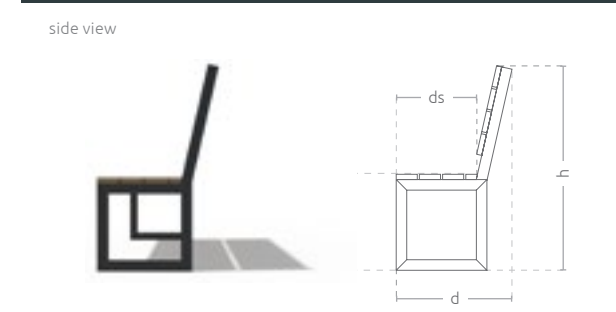

Urban Bench Urbana XL

An urban bench based on steel elements with a seat made of synthetic wood. Steel galvanized legs are stylish but also resistant to the acts of vandalism. This solid seat guarantees comfortable rest.

Features

- compatible with the whole collection
- powder coating RAL
- hot-dip galvanized steel
- fixings to the ground
- a bench seat made from composite board

Model	Code	Dimensions [mm]	Net Price
Urban Bench Urbana XL	TC 001 301	w 1800 x h 945 x d 550 x hs 450 x ds 390	400 €

1 - green   2 - gold   3 - copper   4 - black

antique colors

Personalized Model
(any pot size - according to your needs)

ARE YOU LOOKING FOR A PRODUCT IN A DIFFERENT COLOR? Ask your sales advisor about the details.