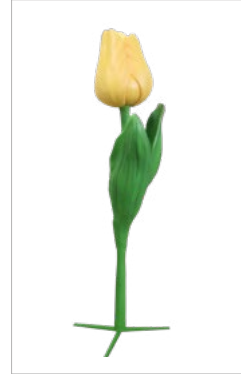

Tulip

PRODUCT NO.
- **TULIP W190**

Dimensions: H190 cm

Color: natural

Netto price - 990 €