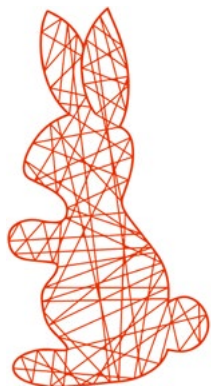

Do you know that...?

Openwork decorations have a subtle form that is also attractive without lighting.

STANDARD COLOR

WHITE
RAL 9016

NON-STANDARD COLOR

+20% of the basic price

YELLOW

RAL 1023

LIGHT
GREEN

RAL 6018

MODEL	KOD	DIMENSIONS (cm)	WEIGHT (kg)	NETTO- PRICE
Standing bunny	900266	79 x 150 h	1,5	182 €
Sitting bunny	900265	120 x 106 h	1,5	182 €

ARE YOU LOOKING FOR A PRODUCT IN A DIFFERENT COLOR?

Non-standard color RAL +35% of the basic price
Ask your sales advisor about the details.