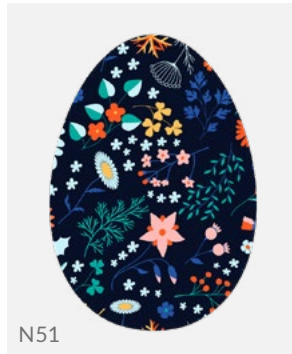

Easter Egg Patterns

The examples of patterns printed

THE EGG WITH YOUR OWN PRINT IDEA?

Your own design does not affect the price

[SEE ALL OUR DESIGNS >](#)