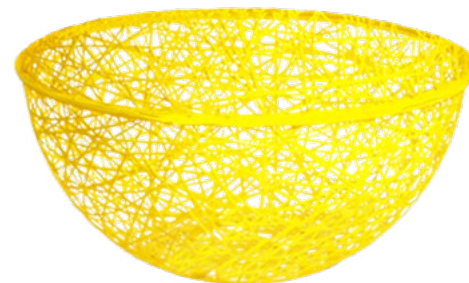

GLOBUS 1/2

STANDARD COLOR

RAL 9016

ARE YOU LOOKING FOR A PRODUCT IN A DIFFERENT COLOR?

Ask your sales advisor about the details.