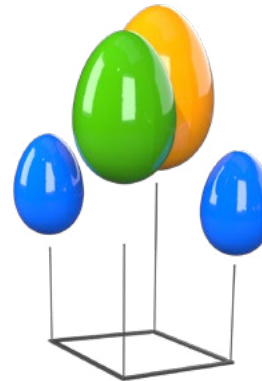

Rack Square for 4 Eggs

Application:
ground with the
possibility of fixing

Compatibility:
2 x T75, 1 x T100, 1 x T120

Standard Color:
black

Netto price: 90€