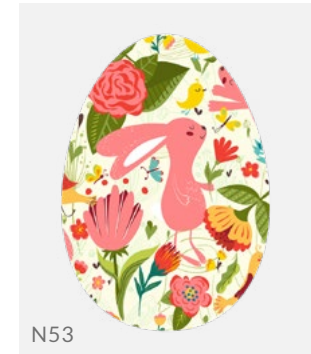

Easter Egg Patterns

The examples of patterns printed

THE EGG WITH YOUR OWN PRINT IDEA?

Your own design does not affect the price

[SEE ALL OUR DESIGNS >](#)