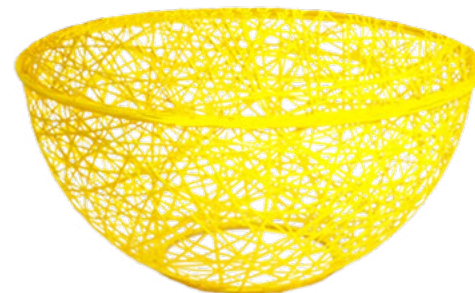

## 1/2 openwork globus

A handmade, delicate openwork decoration in the shape of hemisphere. It is an attractive product as single individual element but also as an element of some bigger composition. Globus 1/2 is made from durable fiberglass, which is resistant to unfavorable weather conditions of early spring. Moreover, it gives a unique visual effect.