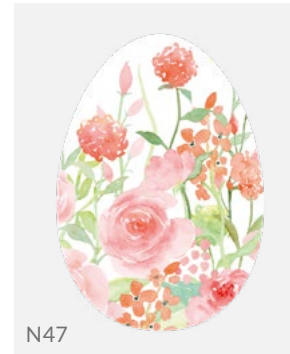

Easter Egg Patterns

The examples of patterns printed

THE EGG WITH YOUR OWN PRINT IDEA?

Your own design does not affect the price

[SEE ALL OUR DESIGNS >](#)