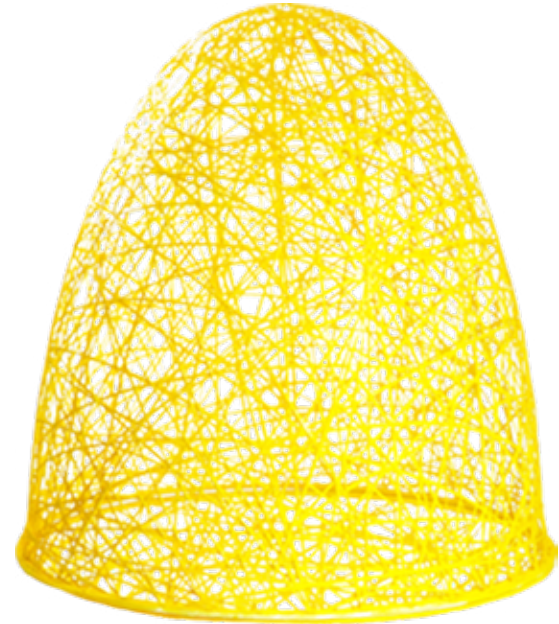

EGG 1/2

1/2 openwork egg

An openwork spatial decoration in a shape of the Easter semi-egg. It can be impressive as a single piece or a part of the Easter composition. Have you decided on the Globus decoration, which you want to use as a flower bowl? Choosing additionally a half of an openwork egg, you will gain another possibility - you will create a full Easter Egg!

STANDARD COLOR

WHITE

RAL 9016

ARE YOU LOOKING FOR A PRODUCT IN A DIFFERENT COLOR?

Ask your sales advisor about the details.