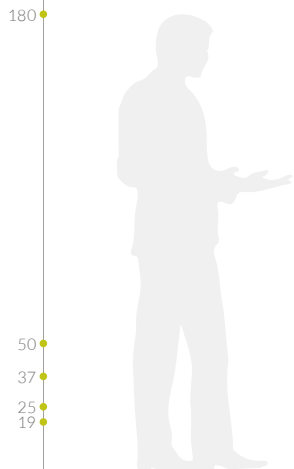

MODEL	DIMENSIONS (cm)	WEIGHT	PRICE
GLOBUS 1/2 40	Ø40x 19h	0,4 kg	55 €
GLOBUS 1/2 50	Ø50x 25h	0,6 kg	73 €
GLOBUS 1/2 75	Ø75x 37h	1,3 kg	90 €
GLOBUS 1/2 100	Ø100x 50h	2,2 kg	111 €

Do you know that...?

Globus is mainly produced from components of organic origin.