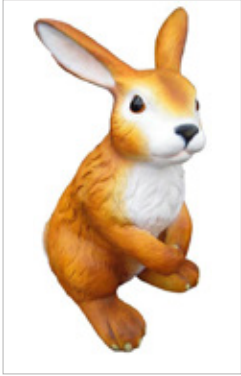

ARE YOU LOOKING FOR A PRODUCT IN A DIFFERENT COLOR?

Non-standard color RAL (+20% of the basic price)

Ask your sales advisor about the details.

Easter Bunny

PRODUCT NO. - W120

Dimensions: 54 x H120 cm

Color: natural

PRICE - 375 €