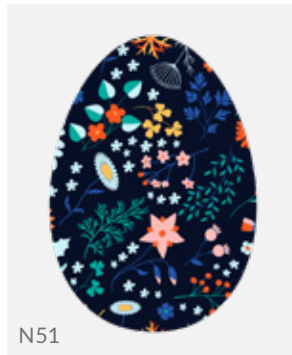

EGG 2D
with any print

EGG 3D
with any print

EGG 2D
with the inscription
„Happy Easter” cut out

1

Easter Egg Patterns

The examples of patterns printed on a PVC plate

THE EGG WITH YOUR OWN PRINT IDEA?

Your own design does not affect the price