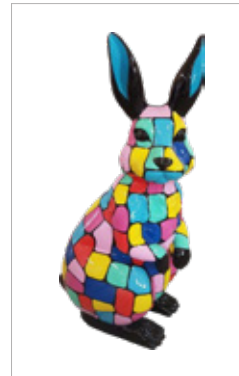

Easter Bunny

PRODUCT NO. - W110D

Dimensions: 44 x H110 cm

Color: multicolor

PRICE - 415 €