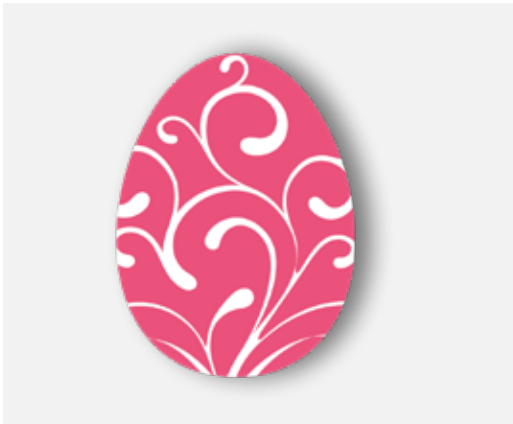

New

EGG 2D and 3D

with any print

Fabulously colorful city Easter Eggs in a 2D or spatial version will bring joy and remind you of the upcoming holidays. Easy assembly and high resistance to damage mean that you do not have to handle them like an egg!

EGG 2D
with any print