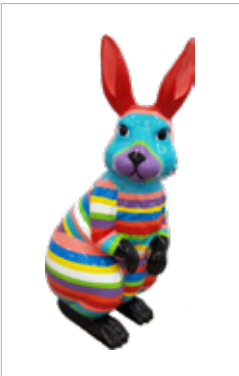

Dimensions: 44 x H110 cm

Color: red

PRICE - 340 €

Easter Bunny

PRODUCT NO. - W110 B

Dimensions: 44 x H110 cm

Color: multicolor

PRICE - 340 €