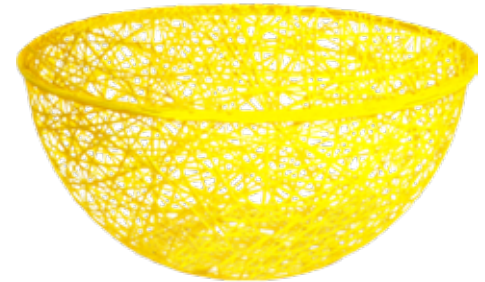

GLOBUS 1/2
WITH A ROUND BASE

STANDARD COLOR

WHITE

RAL 9016

ARE YOU LOOKING FOR A PRODUCT IN A DIFFERENT COLOR?

Ask your sales advisor about the details.