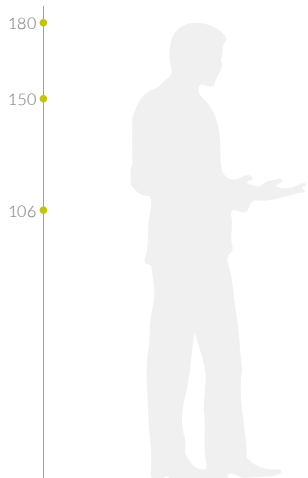

Do you know that...?

Openwork decorations have a subtle form that is also attractive without lighting.

STANDARD COLOR

WHITE

RAL 9016

NON-STANDARD COLOR

+20% of the basic price

YELLOW

RAL 1023

LIGHT
GREEN

RAL 6018

MODEL	DIMENSIONS (cm)	WEIGHT	PRICE
STANDING BUNNY	79 x 150h	1,5 kg	168 €
SITTING BUNNY	120 x 106 h	1,5 kg	168 €

ARE YOU LOOKING FOR A PRODUCT IN A DIFFERENT COLOR?

Non-standard color RAL +35% of the basic price
Ask your sales advisor about the details.