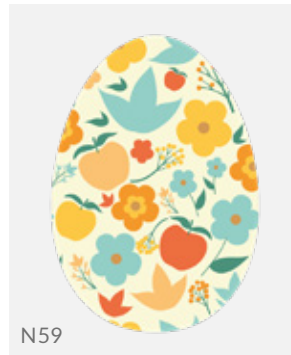

EGG 2D
with any print

EGG 3D
with any print

EGG 2D
with the inscription
„Happy Easter” cut out

1

Easter Egg Patterns

The examples of patterns printed on a PVC plate

THE EGG WITH YOUR OWN PRINT IDEA?

Your own design does not affect the price