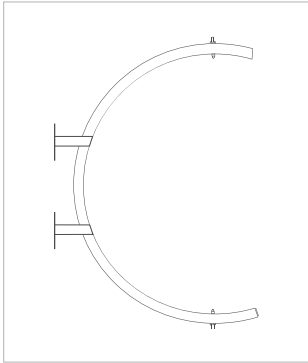

YOUR CITY EMBLEM

P09

YOUR LOGO

P10

TYPES OF RACKS

Hanger „C”

Application:
smooth and round surface
(walls, poles)

Compatibility:
T75, T100, T120