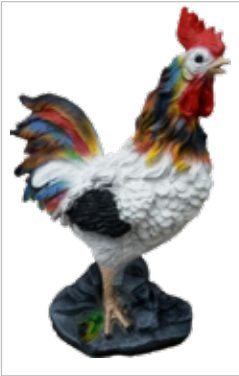

Bunny with a basket

PRODUCT NO. - K75

Dimensions: 36 x H75 cm

Color: natural

PRICE - 175 €

ARE YOU LOOKING FOR A PRODUCT IN A DIFFERENT COLOR?

Non-standard color RAL (+20% of the basic price)

Ask your sales advisor about the details.

Rooster

PRODUCT NO. - W65

Dimensions: 86 x H65 cm

Color: natural

PRICE - 90 €

Red Rooster

PRODUCT NO. - W180A

Dimensions: 100 x H180 cm