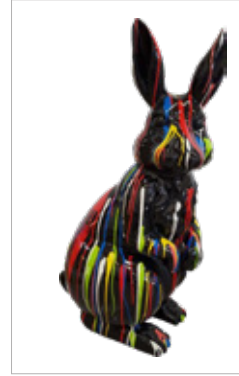

Easter Bunny

PRODUCT NO. - W110 B

Dimensions: 44 x H110 cm

Color: multicolor

PRICE - 340 €