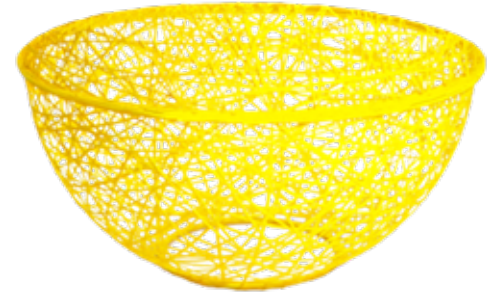

Non-standard color RAL +35% of the basic price
Ask your sales advisor about the details.

1.Egg 1/2 100 / 2.Egg 1/2 40 / 3.Egg 1/2 75 29

GLOBUS 1/2

1/2 openwork globus

A handmade, delicate openwork decoration in a shape of the hemisphere. It is an attractive product as single individual element but also as an element of some bigger composition. Globus 1/2 is made from durable fiberglass, which is resistant to unfavorable weather conditions of early spring. Moreover, it gives a unique visual effect.