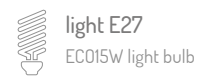

light E27
ECO15W light bulb