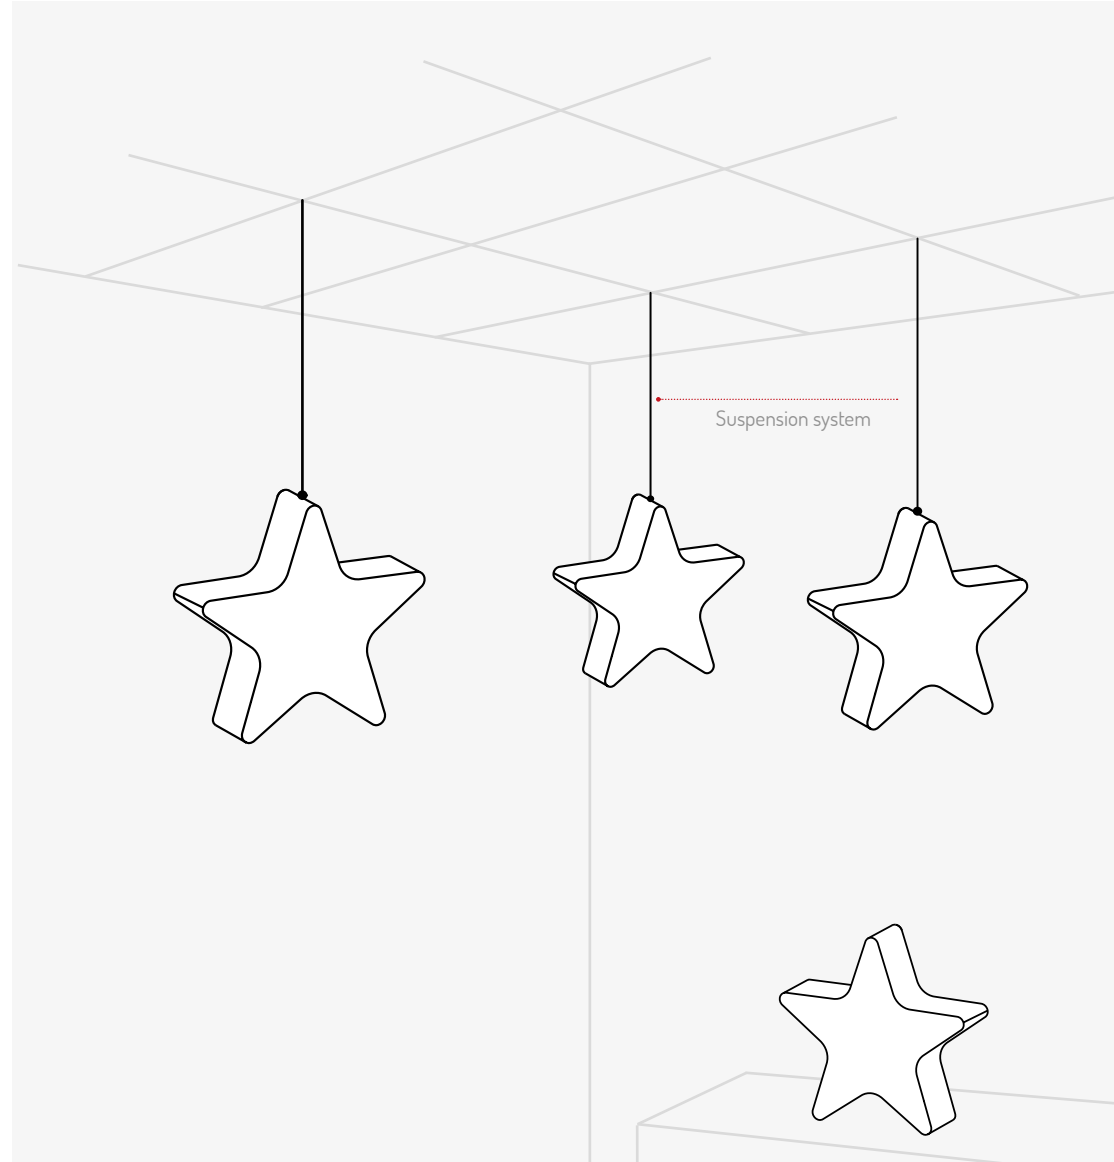

Fixing for a lamp-Astro

Upper or lower standard fixing (for a spruce
ball/W600 container)

FIXING SYSTEM

Installation:
free-standing, for hanging or for storage

TWISTER

LAMP

Standard color

043