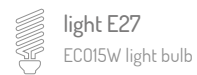

light E27
ECO15W light bulb