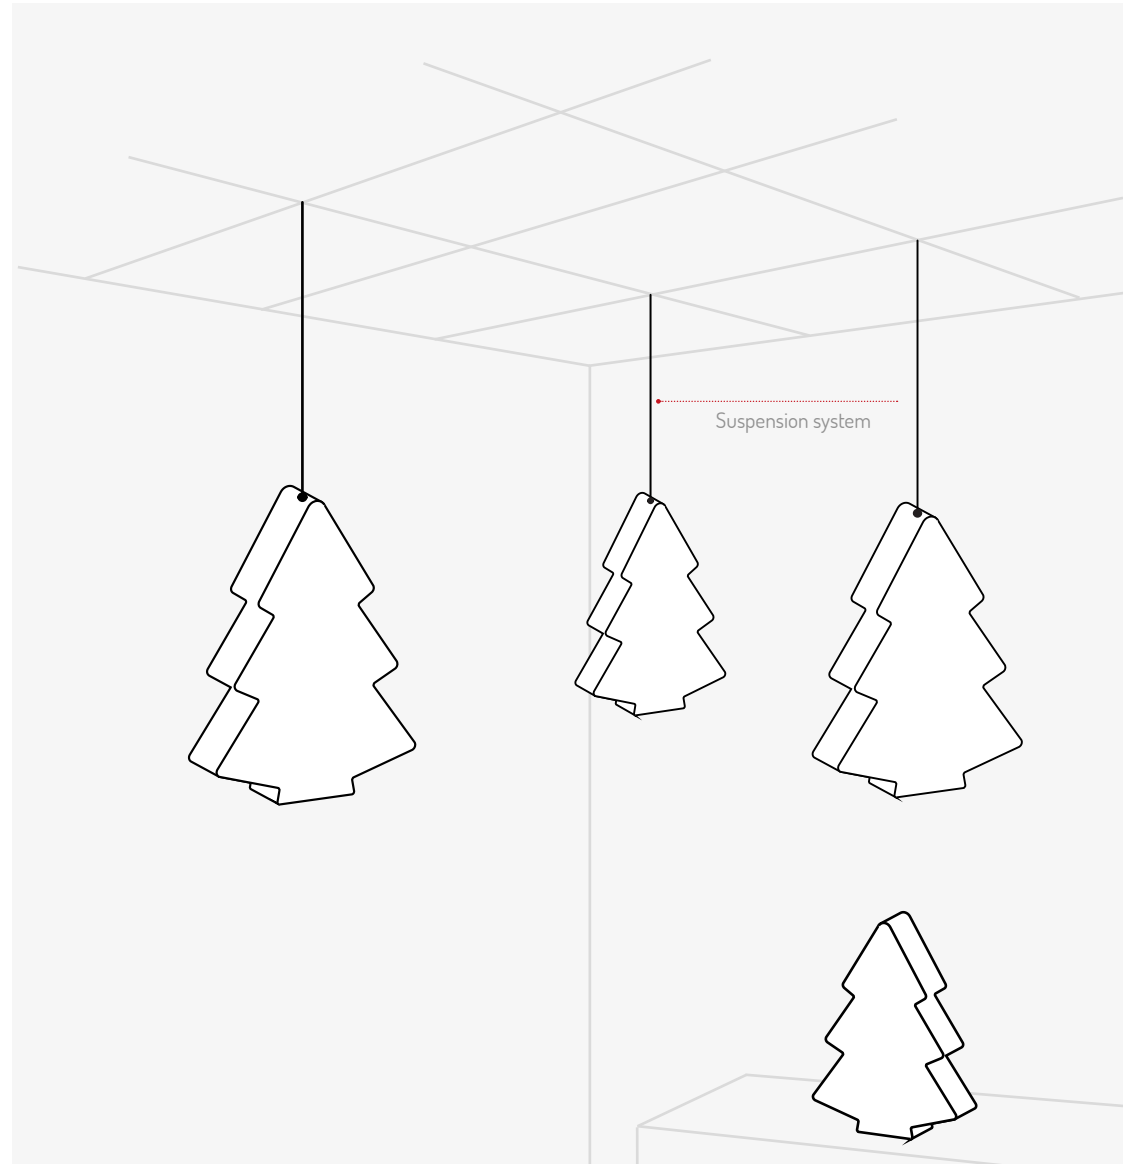

light E27
ECO15W light bulb

LED RGB
LED RGB with wireless
remote control

LED PLAY
LED RGB PLAY playing module
with a wireless remote control

The prices are net prices (+ 23% VAT)

KEVIN

LAMP

compatible
with the fixing for W600 and Jiflor
(for lamps)

for the Kevin lamp

Upper or lower standard fixing (for a spruce
ball/W600 container)

FIXING SYSTEM

Installation:
free-standing, for hanging or for storage

ASTRO

LAMP

Standard color

Color light