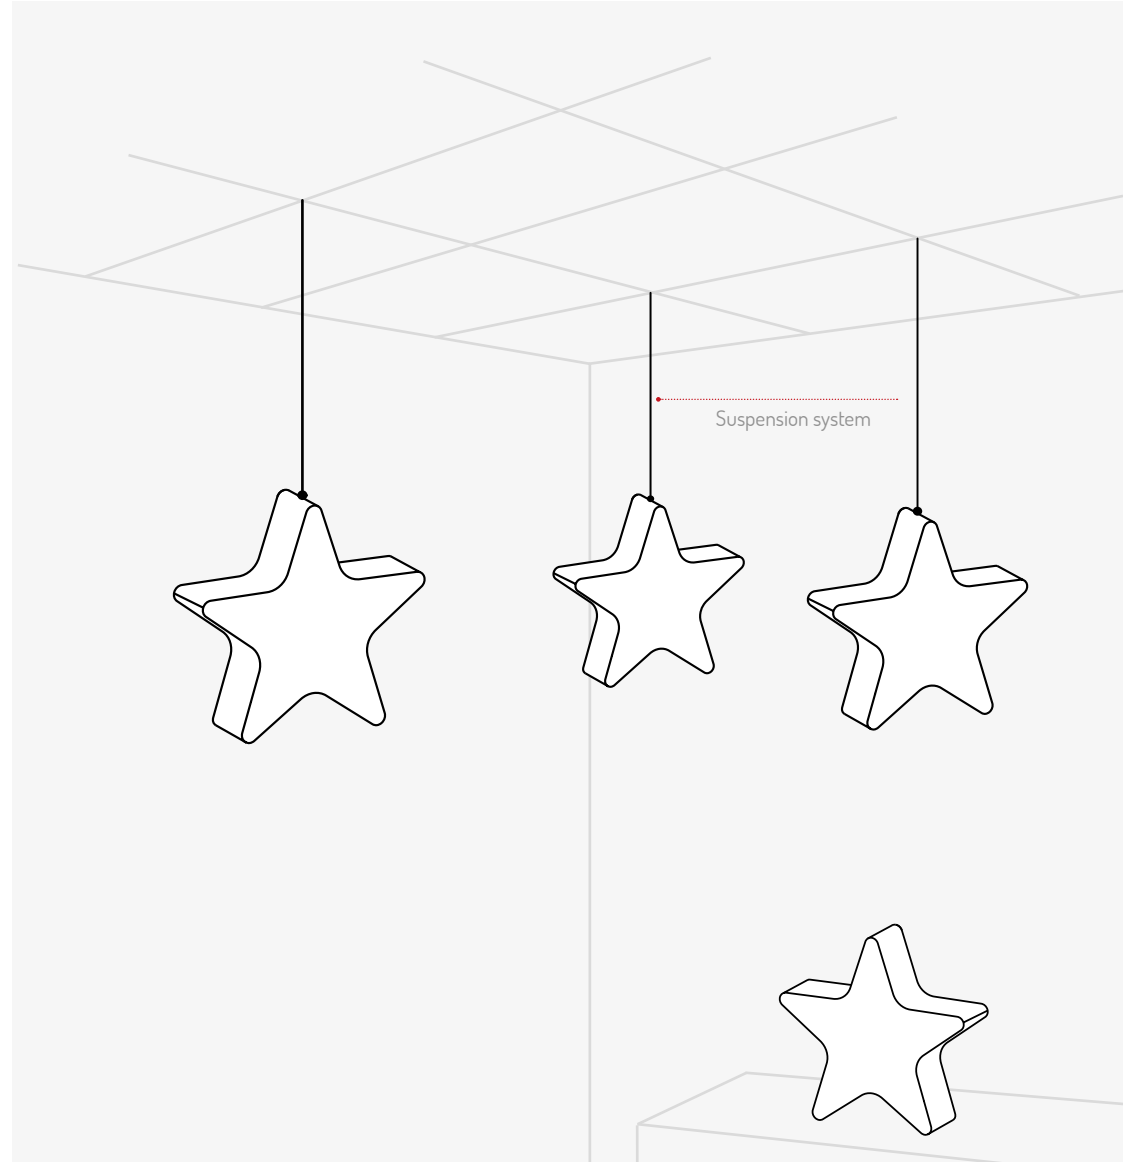

FIXING SYSTEM

Installation:
free-standing, for hanging or for storage