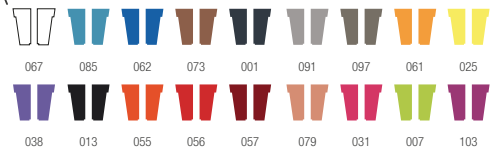

EXTRAVASE 1/2 VOLTA

Collection **Classic** Manufacturer **Atech**

BASIC COLOURS / GRUNDFARBEN*

MODEL / MODELL	KOD CODE / KODE	DIMENSIONS/GROSS(MM)	CENA PRICE / PREIS
Extravase 1/2 Volta	AT 059 120	ø 1200 x 1200 h	625 €

Net Price

MATERIAL / MATERIAL polyethylene / Polyethylen