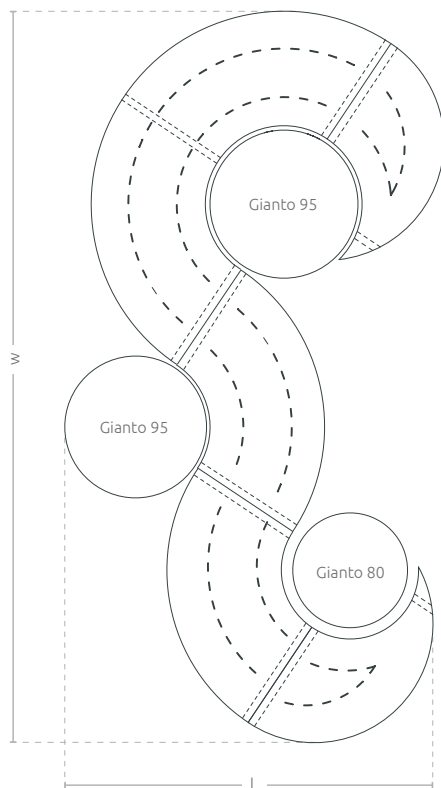

Tri
Set
for Gianto

COLLECTION WAVE

TECHNICAL SHEET

A set of urban furniture which consists of three steel benches with round shapes. The benches are compatible with two or three Gianto pots, which can be planted with any plants. The composition is stable thanks to the fixing to the ground.

sketch

Variant with three pots

Variant with two pots

Tri Set

for Gianto

COLLECTION WAVE

FEATURES

compatible with the whole collection

MODELS

Model	Code	Dimensions [mm]	Compatibility
Tri Set (S95L + M95 + 1/4 95 + 1/4 80 + S80P)	TC 003 806	w 3120 × l 2760	Gianto 80, 95