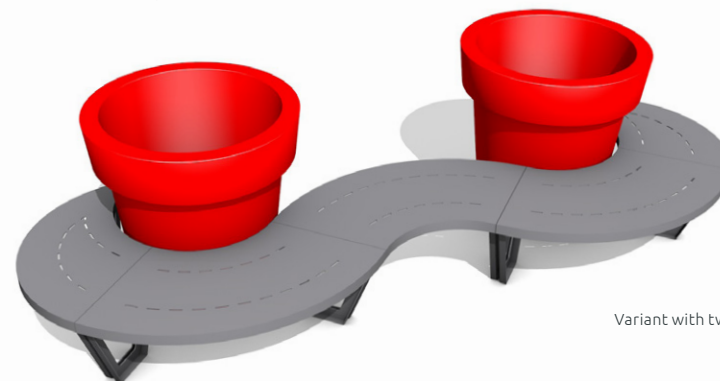

Tri
Set
for Gianto

COLLECTION WAVE

TECHNICAL SHEET

A set of urban furniture which consists of three steel benches with round shapes. The benches are compatible with two or three Gianto pots, which can be planted with any plants. The composition is stable thanks to the fixing to the ground.

sketch

Variant with three pots

Variant with two pots

Tri Set

for Gianto

COLLECTION WAVE

FEATURES

compatible with the whole collection

powder coating RAL

hot-dip galvanized steel

a seat covered with zinc undercoat

compatible with the Gianto pot

fixings to the ground

COLORS

antique colors

Ask your sales advisor about the details

MODELS

Model	Code	Dimensions [mm]	Compatibility
Tri Set (S95L + M95 + 1/4 95 + 1/4 80 + S80P)	TC 003 806	w 3120 × l 2760	Gianto 80, 95