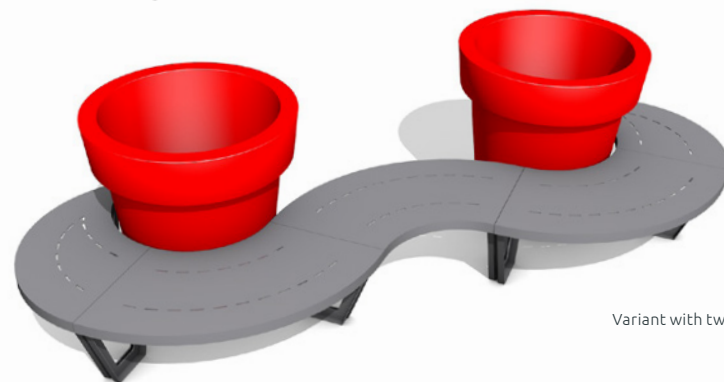

**Tri
Set**
for Gianto

COLLECTION WAVE

TECHNICAL SHEET

A set of urban furniture which consists of three steel benches with round shapes. The benches are compatible with two or three Gianto pots, which can be planted with any plants. The composition is stable thanks to the fixing to the ground.

sketch

Variant with three pots

Variant with two pots

Tri Set

for Gianto

COLLECTION WAVE

FEATURES

compatible with the whole collection

powder coating RAL

hot-dip galvanized steel

a seat covered with zinc undercoat

compatible with the Gianto pot

fixings to the ground

COLORS

Ask your sales advisor about the details

MODELS

Model	Code	Dimensions [mm]	Compatibility
Tri Set (S95L + M95 + 1/4 95 + 1/4 80 + S80P)	TC 003 806	w 3120 × l 2760	Gianto 80, 95