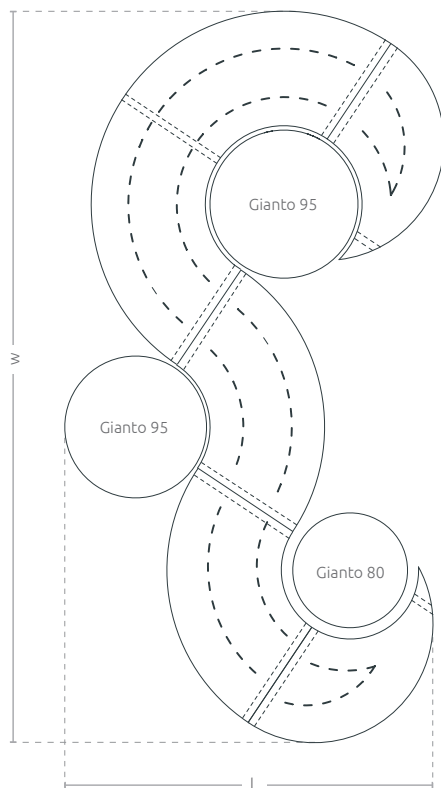

**Tri
Set**
for Gianto

COLLECTION WAVE

TECHNICAL SHEET

A set of urban furniture which consists of three steel benches with round shapes. The benches are compatible with two or three Gianto pots, which can be planted with any plants. The composition is stable thanks to the fixing to the ground.

sketch

Variant with three pots

Variant with two pots

Tri Set

for Gianto

COLLECTION WAVE

FEATURES

compatible with the whole collection

Model	Code	Dimensions [mm]	Compatibility
Tri Set (S95L + M95 + 1/4 95 + 1/4 80 + S80P)	TC 003 806	w 3120 × l 2760	Gianto 80, 95