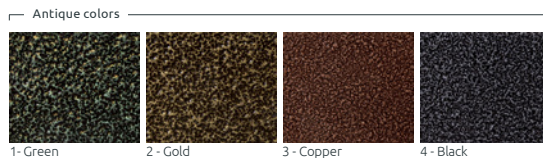

powder coating RAL

hot-dip galvanized steel

a seat covered with zinc undercoat

compatible with the Gianto pot

fixings to the ground

COLORS

Ask your sales advisor about the details

MODELS