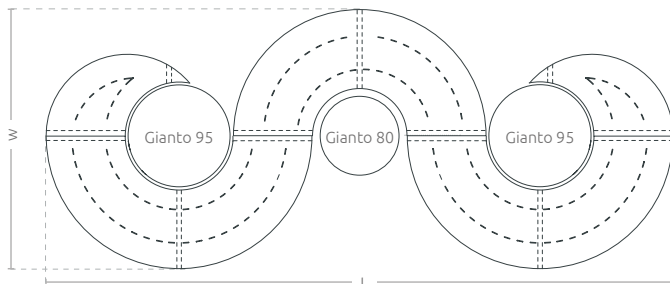

**Triple
Set**
for Gianto

COLLECTION WAVE

TECHNICAL SHEET

A set of urban furniture which consists of five steel benches in various shapes. The benches are compatible with Gianto pots, which together create an original and comfortable composition.

sketch

Variant A