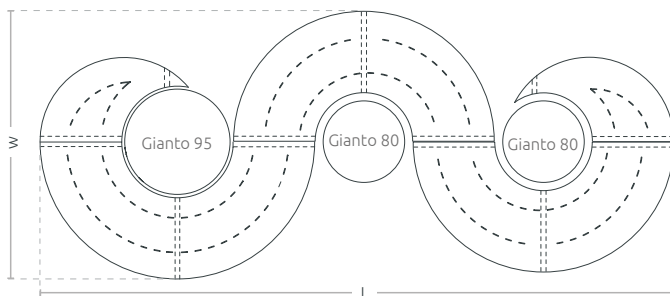

**Triple
Set**
for Gianto

COLLECTION WAVE

TECHNICAL SHEET

A set of urban furniture which consists of five steel benches in various shapes. The benches are compatible with Gianto pots, which together create an original and comfortable composition.

sketch

Variant A

Variant B