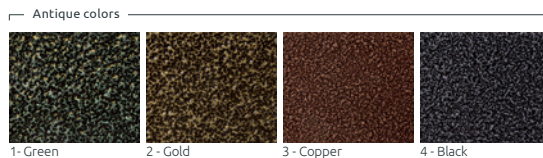

sketch

Variant A

Variant B

Triple Set for Gianto

COLLECTION WAVE

FEATURES

compatible with the whole collection

powder coating RAL

hot-dip galvanized steel

a seat covered with zinc undercoat

compatible with the Gianto pot

fixings to the ground

COLORS

Ask your sales advisor about the details

MODELS

Model	Code	Dimensions [mm]	Compatibility
Triple Set (S95L + M95 + M80 + M95 + S95P)	TC 003 804	w 1805 × l 4370	Gianto 80, 95
Triple Set (S95L + M95 + M80 + M80 + S80P)	TC 003 805	w 1805 × l 4240	Gianto 80, 95