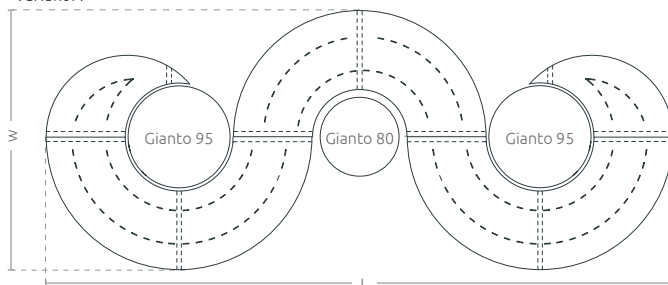

**Triple
Set**
for Gianto

COLLECTION WAVE

TECHNICAL SHEET

A set of urban furniture which consists of five steel benches in various shapes. The benches are compatible with Gianto pots, which together create an original and comfortable composition.

sketch

Variant A

Variant B

Triple Set for Gianto

COLLECTION WAVE

FEATURES

compatible with the whole collection

powder coating RAL

hot-dip galvanized steel

a seat covered with zinc undercoat

compatible with the Gianto pot

fixings to the ground

COLORS

Ask your sales advisor about the details

MODELS

Model	Code	Dimensions [mm]	Compatibility
Triple Set (S95L + M95 + M80 + M95 + S95P)	TC 003 804	w 1805 × l 4370	Gianto 80, 95
Triple Set (S95L + M95 + M80 + M80 + S80P)	TC 003 805	w 1805 × l 4240	Gianto 80, 95