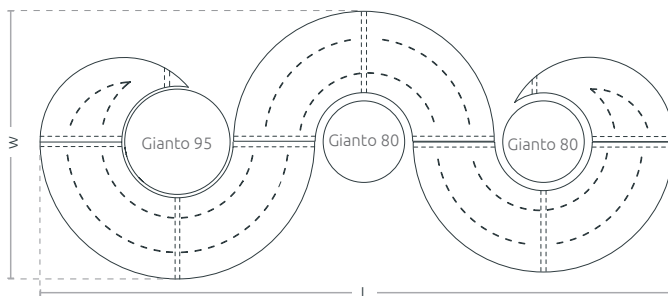

**Triple
Set**
for Gianto

COLLECTION WAVE

TECHNICAL SHEET

A set of urban furniture which consists of five steel benches in various shapes. The benches are compatible with Gianto pots, which together create an original and comfortable composition.

sketch

Variant A

Variant B