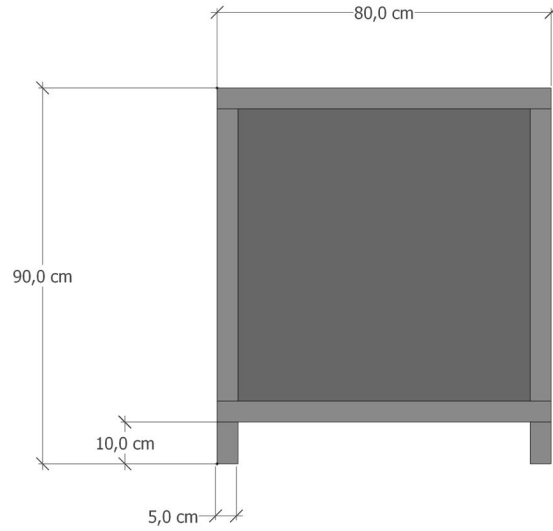

Net prices +5% for multicolor

Offer validity: 3 months