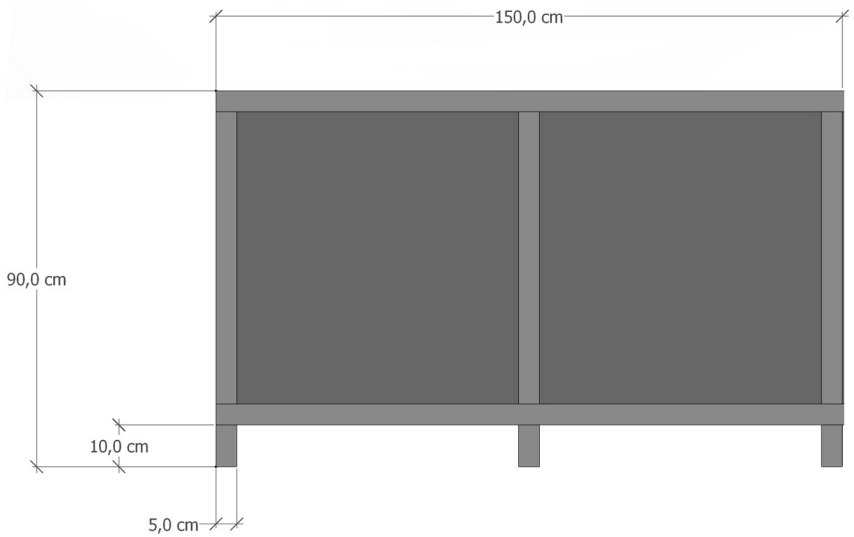

Net prices +5% for multicolor

Offer validity: 3 months

PLANTER

CUBE 2

Weight: 70 kg

Personalization:
Logo or city's coat of arms

Net prices +5% for multicolor

Offer validity: 3 months