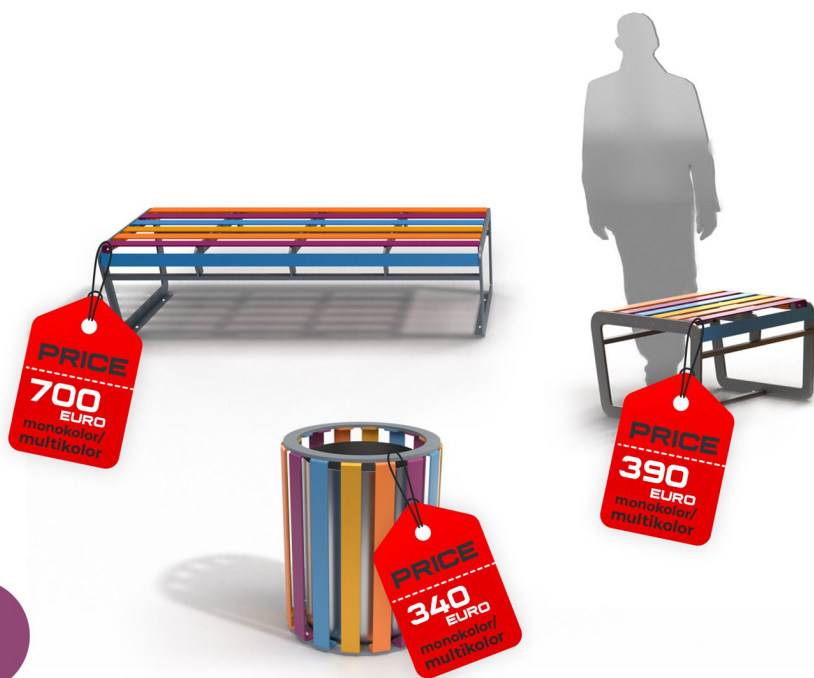

URBAN PLANTER COLLECTION

CUBE

Cube planters... **unlock endless creativity**
In our Cube collection, find planters, benches, stools,
and a trash bin.

CUBE is an extraordinary decorative solution that will not only bring **an explosion of colors** to urban spaces but also open the doors to endless decorative possibilities throughout the year.

CUBE

CUBE is not just a planter; it's a product where **your ideas become reality.**

- **Personalization: Possibility to place a personalized logo or the city's coat of arms.** This makes **Cube** not only a decoration but also an important element of the city's identity.
- **Modular Design:** Stackable like Lego blocks, Cube planters present unlimited arrangement possibilities.

Choose a planter and give your city **a unique, innovative, and original appearance!**

Discover the power of color with
CUBE planters.

Weight: 45 kg

Personalization: Logo or city's coat of arms

PLANTER

CUBE 1

Net prices +5% for multicolor

Offer validity: 3 months

PLANTER

CUBE 2

Weight: 70 kg

Personalization:
Logo or city's coat of arms

Net prices +5% for multicolor

Offer validity: 3 months