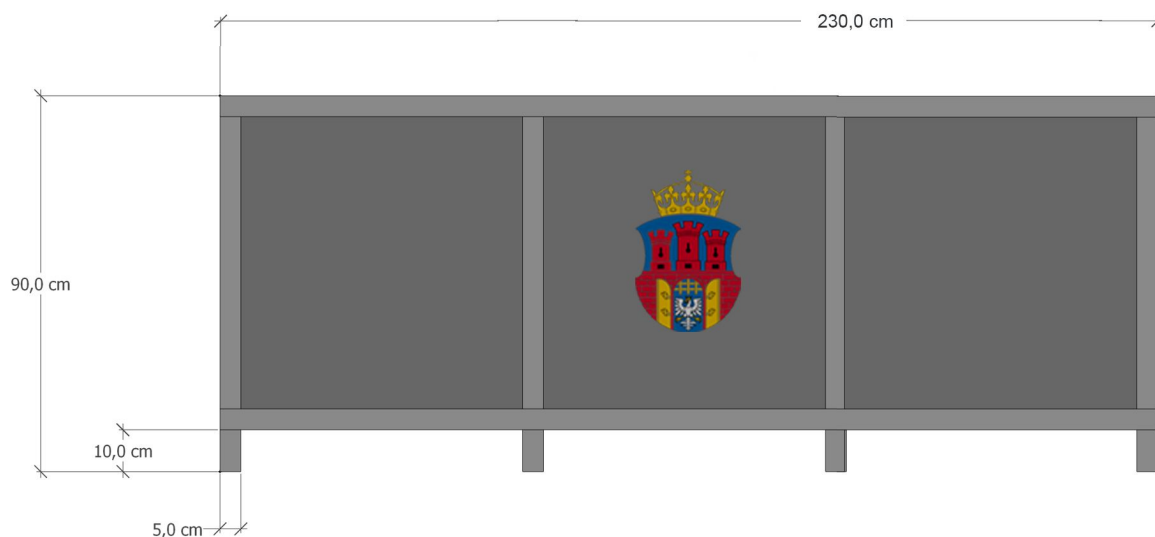

Weight: **95 kg**

Personalization:
Logo or city's coat of arms

PLANTER
CUBE 3

PRICE
1880
EURO
monocolor

Net prices **+5%** for multicolor

Offer validity: **3 months**

Personalization:
Logo or city's coat of arms