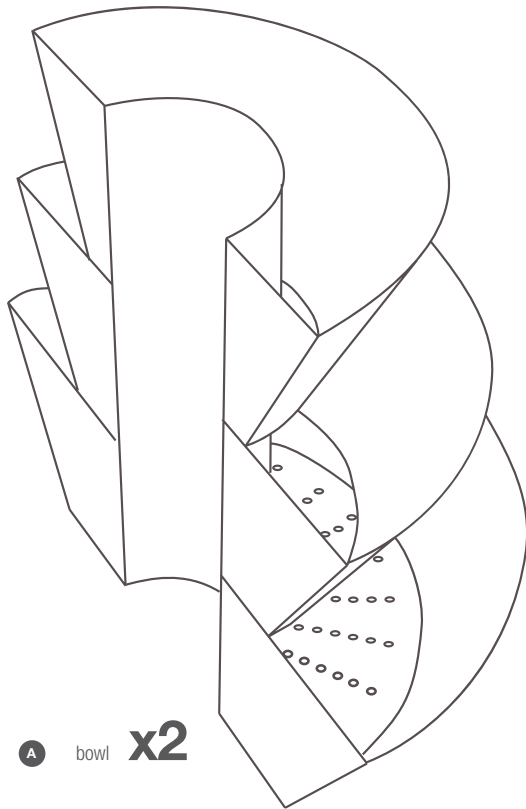

USEFUL TOOLS

TIP: Assembly of the construction should be carried out by 2 persons

TECHNICAL SUPPORT

In the case of any problems or doubts during the assembly please contact our Customer Service

+48 68 455 62 69

A bowl **x2**