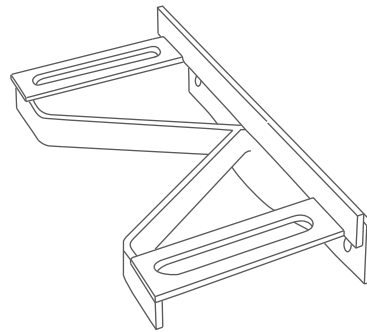

ASSEMBLY INSTRUCTIONS

HANGING FLOWER TOWER

W600

tel: +48 68 455 62 69 | info@terra-uk.eu
www.terra-uk.eu

Terra[®]
Group

USEFUL TOOLS

TIP: Assembly of the construction should be carried out by 2 persons

TECHNICAL SUPPORT

In the case of any problems or doubts during the assembly please contact our Customer Service

+48 68 455 62 69

A bowl **x2**

B1 gasket **x2**

B2 clasp **x2**

C1 screw M10 **x4**

C3 plastic wing screw **x4**