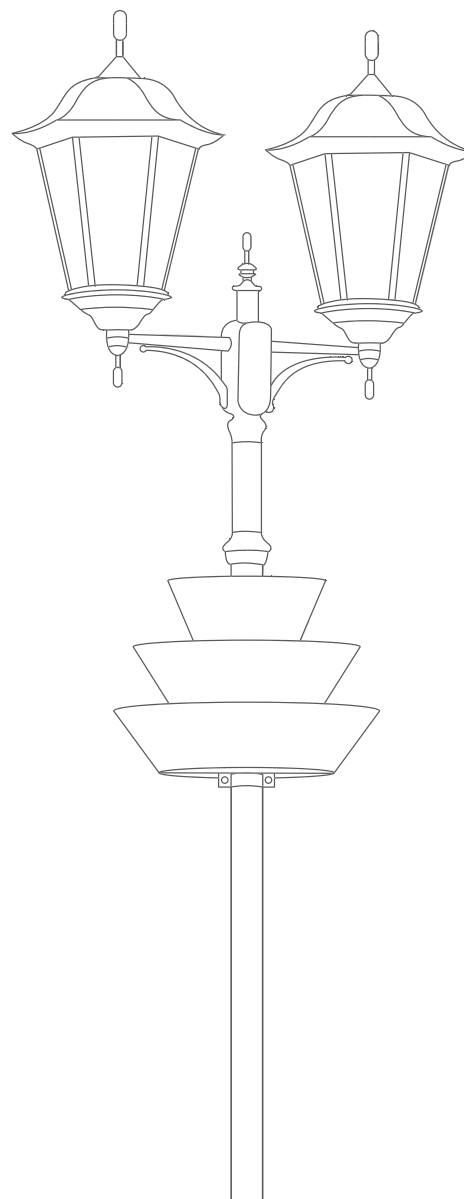

ASSEMBLY INSTRUCTIONS

HANGING FLOWER TOWER

W600

tel: +48 68 455 62 69 | info@terra-uk.eu
www.terra-uk.eu

Terra[®]
Group

USEFUL TOOLS

TIP: Assembly of the construction should be carried out by 2 persons

TECHNICAL SUPPORT

In the case of any problems or doubts during the assembly please contact our Customer Service

+48 68 455 62 69

A bowl **x2**

B1 gasket **x2**

B2 clasp **x2**

C1 screw M10 **x4**

C3 plastic wing screw **x4**