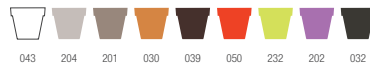

Select your product - check the price The basis price of each product can be found in the column PRICE*. It applies to products in basic colors that can be found on the list above the table. You can freely choose from the presented colors. Price of the products in basic colors is always the same. Depending on the model, you can also opt for a lacquered version of the selected pot or its luminous equivalent. The price can be found in the column labeled as PRICE**. To create a code for a specific product, just add the code given in the table to the code of the selected color.

LIGHT E27*

STANDARD ECO 15W	OPTIONAL	LED RGB	9 €	LED PLAY	68 €
------------------	----------	---------	-----	----------	------

Material Polyethylene

Net Price

STANDARD ONE

Collection **Classic** Manufacturer **TeraPlast**

BASIC COLORS

LIGHT VERSION COLOURS

MODEL	CODE	DIMENSIONS (mm)	PRICE	PRICE LIGHT E27
Standard One 30	11 437 030	ø 300 x 430 h	25 €	-
Standard One 40	11 437 040	ø 400 x 430 h	37 €	-
Standard One 50	11 437 050	ø 500 x 430 h	62 €	-
Standard One 60	11 437 060	ø 600 x 540 h	100 €	-
Standard One 70	11 437 070	ø 700 x 630 h	175 €	300 €
Standard One 80	11 437 080	ø 800 x 720 h	225 €	350 €
Standard One 100	11 437 100	ø 1000 x 900 h	375 €	550 €
Standard One 120	11 437 120	ø 1200 x 1080 h	748 €	898 €
Standard One 140	11 437 140	ø 1400 x 1280 h	975 €	-

Material Polyethylene

Net Price

ROUND

Collection **Classic** Manufacturer **Elho**

BASIC COLORS

MODEL	CODE	DIMENSIONS (mm)	PRICE
Round 30	84 026 029	ø 290 x 263 h	22 €
Round 40	84 036 040	ø 395 x 357 h	45 €
Round 50	84 045 050	ø 490 x 444 h	79 €
Round 60	84 054 060	ø 600 x 540 h	115 €
Round 80	84 071 080	ø 780 x 700 h	250 €
Round 100	84 089 100	ø 980 x 890 h	425 €
Round 120	84 107 120	ø 1180 x 1070 h	675 €