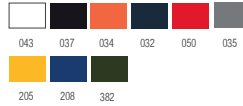

Material Polyethylene

Net Price

CUBRICK POT

Collection **Square** Manufacturer **nuno'ni**

BASIC COLORS

RGB VERSION COLORS

MODEL	CODE	DIMENSIONS (mm)	PRICE	LIGHT E27*	LIGHT RGB	
Cubrick Pot 50/50D	NU 042 050	500 x 500 x 500 h	115 €	130 €	155 €	167 €