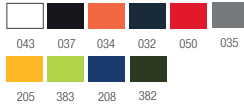

LONGO

Collection Long Manufacturer **nuno'ni**

BASIC COLORS

RGB VERSION COLORS

STONE COLOURS