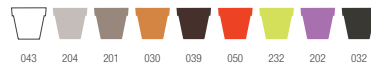

Select your product - check the price The basis price of each product can be found in the column PRICE*. It applies to products in basic colors that can be found on the list above the table. You can freely choose from the presented colors. Price of the products in basic colors is always the same. Depending on the model, you can also opt for a lacquered version of the selected pot or its luminous equivalent. The price can be found in the column labeled as PRICE**. To create a code for a specific product, just add the code given in the table to the code of the selected color.

LIGHT E27*

STANDARD ECO 15W	OPTIONAL	LED RGB	9 €	LED PLAY	68 €
------------------	----------	---------	-----	----------	------

Material Polyethylene

Net Price

STANDARD ONE

Collection **Classic** Manufacturer **TeraPlast**

BASIC COLORS

LIGHT VERSION COLOURS

MODEL	CODE	DIMENSIONS (mm)	PRICE	PRICE LIGHT E27
Standard One 30	11 437 030	ø 300 x 430 h	25 €	-
Standard One 40	11 437 040	ø 400 x 430 h	37 €	-
Standard One 50	11 437 050	ø 500 x 430 h	62 €	-
Standard One 60	11 437 060	ø 600 x 540 h	100 €	-
Standard One 70	11 437 070	ø 700 x 630 h	175 €	300 €
Standard One 80	11 437 080	ø 800 x 720 h	225 €	350 €
Standard One 100	11 437 100	ø 1000 x 900 h	375 €	550 €
Standard One 120	11 437 120	ø 1200 x 1080 h	748 €	898 €
Standard One 140	11 437 140	ø 1400 x 1280 h	975 €	-

Material Polyethylene

Net Price

ROUND

Collection **Classic** Manufacturer **Elho**

BASIC COLORS

MODEL	CODE	DIMENSIONS (mm)	PRICE
Round 30	84 026 029	ø 290 x 263 h	22 €
Round 40	84 036 040	ø 395 x 357 h	45 €
Round 50	84 045 050	ø 490 x 444 h	79 €
Round 60	84 054 060	ø 600 x 540 h	115 €
Round 80	84 071 080	ø 780 x 700 h	250 €
Round 100	84 089 100	ø 980 x 890 h	425 €
Round 120	84 107 120	ø 1180 x 1070 h	675 €