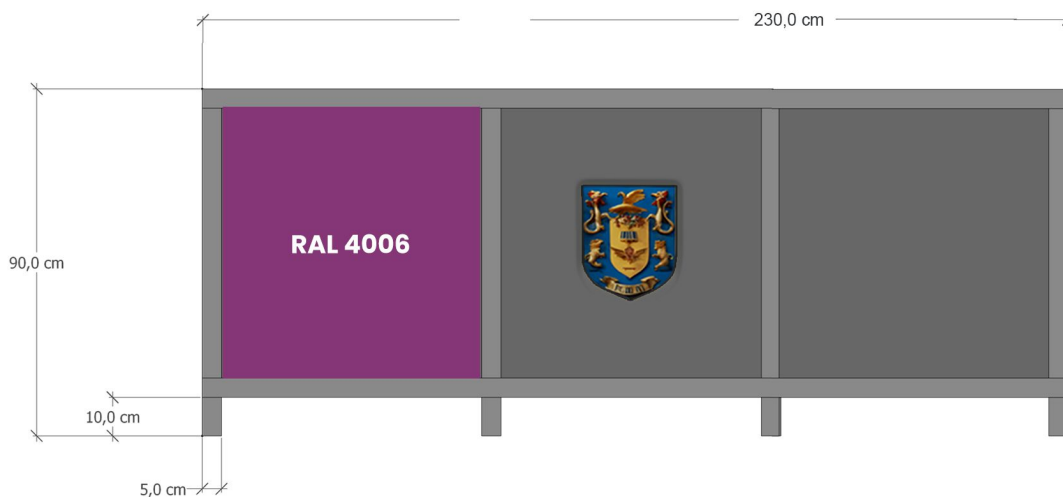

**PLANTER**

**CUBE 1**

**Net prices +15% for multicolor**

**Net prices +30% for a different RAL color**

**\* Approximate RAL equivalent**

PLANTER

Personalization:  
Logo or city's coat of arms

**Net prices +15% for multicolor**  
**Net prices +30% for a different RAL color**