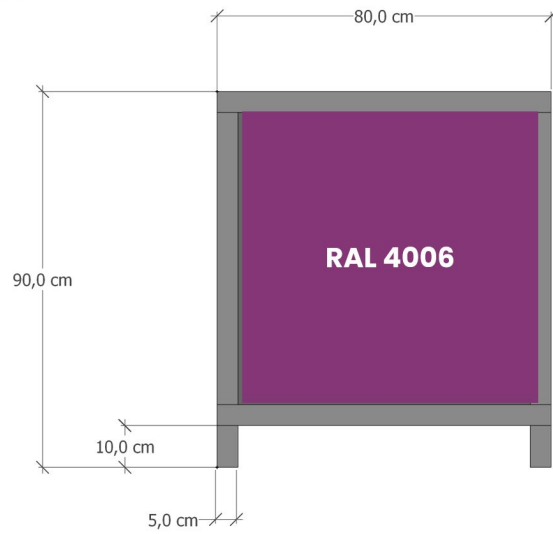

Net prices +15% for multicolor

Net prices +30% for a different RAL color