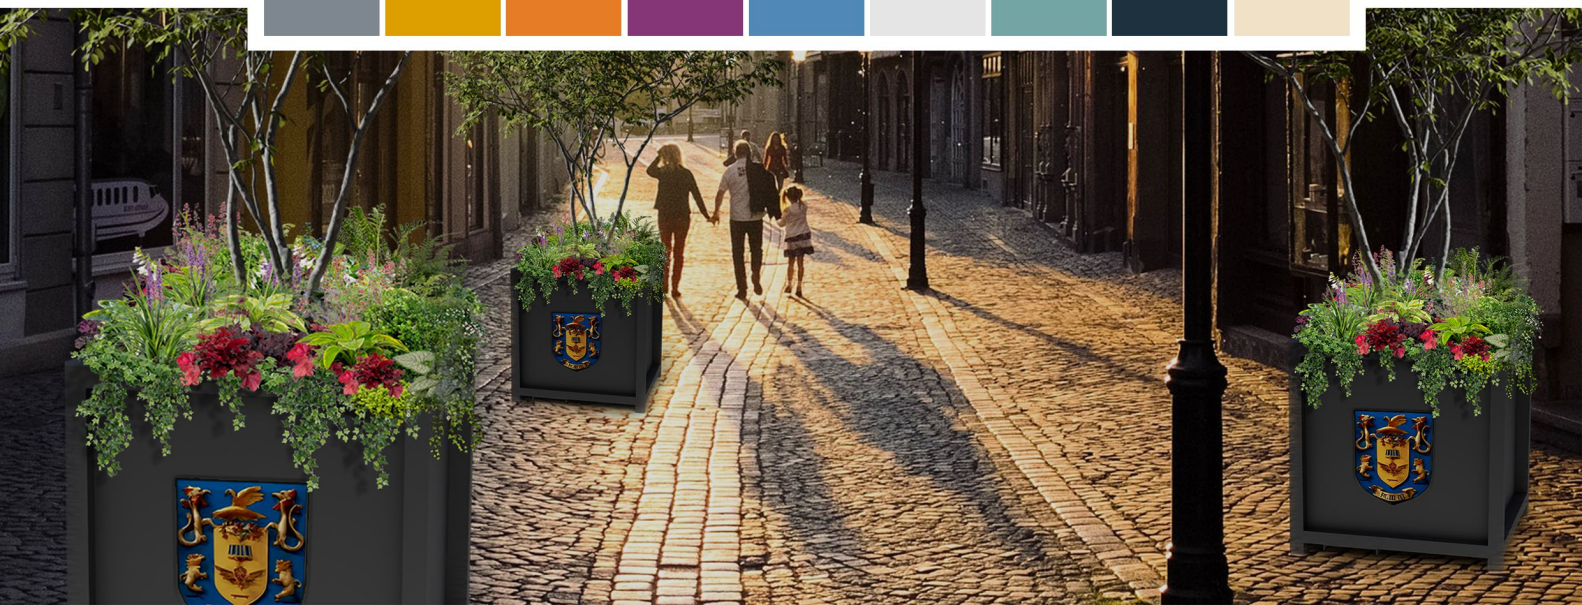

**PLANTER**

**CUBE 1**

**Net prices +15% for multicolor**

**Net prices +30% for a different RAL color**

**\* Approximate RAL equivalent**

PLANTER

Personalization:  
Logo or city's coat of arms

**Net prices +15% for multicolor**  
**Net prices +30% for a different RAL color**

\*Approximate RAL equivalent

Weight: **95 kg**

Personalization:  
Logo or city's coat of arms

**PLANTER**

**CUBE 3**

Net prices **+15%** for multicolor

Net prices **+30%** for a different RAL color

\*Approximate RAL equivalent