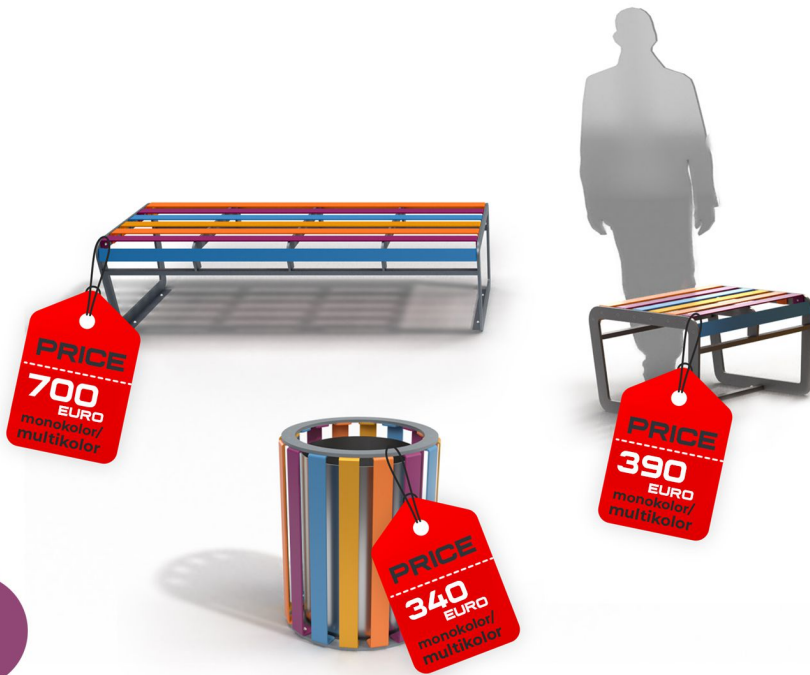

## CUBE

Cube planters... **unlock endless creativity**  
In our Cube collection, find planters, benches, stools,  
and a trash bin.

**CUBE** is an extraordinary decorative solution that will not only bring **an explosion of colors** to urban spaces but also open the doors to endless decorative possibilities throughout the year.

## CUBE

CUBE is not just a planter; it's a product where **your ideas become reality.**

- **Personalization: Possibility to place a personalized logo or the city's coat of arms.** This makes **Cube** not only a decoration but also an important element of the city's identity.
- **Modular Design:** Stackable like Lego blocks, Cube planters present unlimited arrangement possibilities.

Choose a planter and give your city **a unique, innovative, and original appearance!**

*Discover the power of color with*  
**CUBE** planters.

**Weight: 45 kg**

Personalization: Logo or city's coat of arms

\*Approximate RAL equivalent

Weight: **95 kg**

Personalization:  
Logo or city's coat of arms

**PLANTER**

**CUBE 3**

Net prices **+15%** for multicolor

Net prices **+30%** for a different RAL color

\*Approximate RAL equivalent