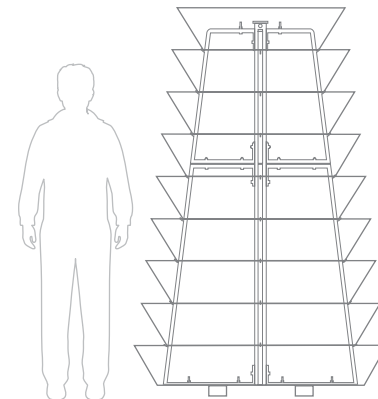

*Additional options

Powder coating
65 €

Watering system
60 €

Anti-theft system
40 €

Mobile system
-

Seal
1,5 €/m

H 1200 ^{1/4}

Levels	Litres (L)	Total height (mm)	Bottom diameter (mm)	Weight (kg)	Material	Net price
6	157	1355	¼ 1200	17	STEEL GALVANIZED	340 €
					STEEL STAINLESS	1 050 €

*Additional options

Powder coating
45 €

Watering system
50 €

Anti-theft system
40 €

Mobile system
-

Seal
1,5 €/m

H 2000

Levels	Litres (L)	Total height (mm)	Bottom diameter (mm)	Weight (kg)	Material	Net price
9	1168	1990	1200	124	STEEL GALVANIZED	1 150 €
					STEEL STAINLESS	3 100 €

*Additional options

Powder coating
165 €

Watering system
100 €

Anti-theft system
40 €

Mobile system
-

Seal
1,5 €/m

H 2000 ¹/₂

Levels	Litres (L)	Total height (mm)	Bottom diameter (mm)	Weight (kg)	Material	Net price
9	584	1990	½ 1200	62	STEEL GALVANIZED	890 €
					STEEL STAINLESS	2 150 €