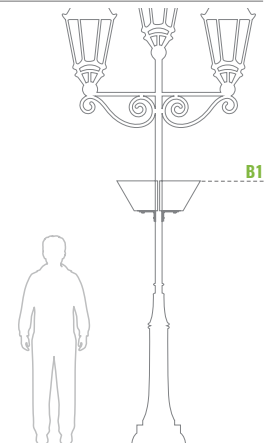

*Additional options

Powder coating
included in the price

Watering system
48 €

Double bottom system
included in the price

Fixing
included in the price

Seal
1,5 €/m

W 800/1

Levels	Litres (L)	Total height (mm)	Upper Bottom diameter (mm)	Weight (kg)	Material	Net price
1	75	270	B1-800	2 x 11	STEEL GALVANIZED	215 €

*Additional options

Powder coating
included in the price

Watering system
-

Double bottom system
included in the price

Fixing
included in the price

Seal
1,5 €/m

Cultivation Insert Culture Tub
60 € **NEW**

HANGING FLOWER TOWERS PRICE LIST 2021