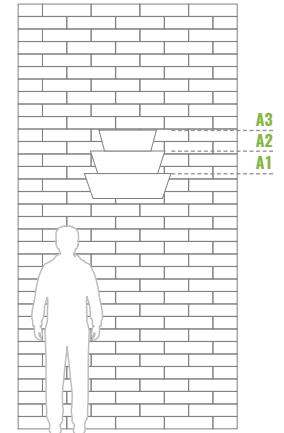

W 600/3 ^{1/2} **NEW**

Levels	Litres (L)	Total height (mm)	Upper Bottom diameter (mm)	Weight (kg)	Material	Net price
3	35	475	A1-600/A2-500/A3-400	9	STEEL GALVANIZED	110 €

*Additional options

Powder coating
included in the price

Watering system
24 €

Double bottom system
included in the price

Fixing
included in the price

Seal
1,5 €/m