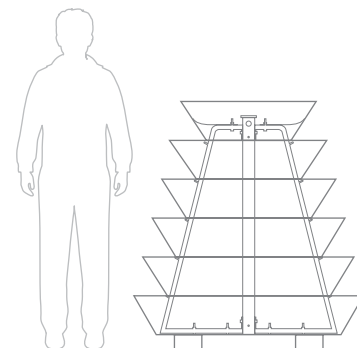

*Additional options

Powder coating
100 €

Watering system
75 €

Anti-theft system
38 €

Mobile system
75 €

Seal
1,5 €/m

H 1100

Levels	Litres (L)	Total height (mm)	Bottom diameter (mm)	Weight (kg)	Material	Net price
6	125	1010	600	30	STEEL GALVANIZED	250 €
					STEEL STAINLESS	525 €

*Additional options

Powder coating
included in the price

Watering system
60 €

Anti-theft system
-

Mobile system
50 €

Seal
1,5 €/m

H 1200

Levels	Litres (L)	Total height (mm)	Bottom diameter (mm)	Weight (kg)	Material	Net price
6	668	1355	1200	86	STEEL GALVANIZED	925 €
					STEEL STAINLESS	1 950 €

*Additional options

Powder coating
115 €

Watering system
70 €

Anti-theft system
40 €

Mobile system
75 €

Seal
1,5 €/m

H 1200^{ROUND}

Levels	Litres (L)	Total height (mm)	Bottom diameter (mm)	Weight (kg)	Material	Net price
6	2 x 307	1355	1200	2 x 60	STEEL GALVANIZED	1 075 €
					STEEL STAINLESS	2 250 €