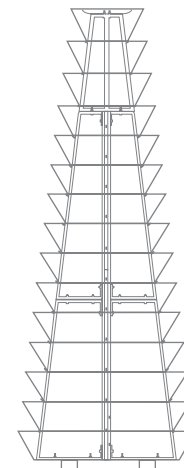

*Additional options

Powder coating
180 €

Watering system
120 €

Anti-theft system
40 €

Mobile system
-

Seal
1,5 €/m

H 2400 ¹/₂

Levels	Litres (L)	Total height (mm)	Bottom diameter (mm)	Weight (kg)	Material	Net price
12	667	2610	½ 1200	103	STEEL GALVANIZED	910 €
					STEEL STAINLESS	2 250 €

*Additional options

Powder coating
130 €

Watering system
95 €

Anti-theft system
40 €

Mobile system
-

Seal
1,5 €/m

H 3000

Levels	Litres (L)	Total height (mm)	Bottom diameter (mm)	Weight (kg)	Material	Net price
15	1390	3105	1200	175	STEEL GALVANIZED	1 350 €
					STEEL STAINLESS	3 600 €

*Additional options

Powder coating
200 €

Watering system
150 €

Anti-theft system
40 €

Mobile system
-

Seal
1,5 €/m

H 3400

Levels	Litres (L)	Total height (mm)	Bottom diameter (mm)	Weight (kg)	Material	Net price
17	1490	3435	1200	190	STEEL GALVANIZED	1 450 €
					STEEL STAINLESS	3 900 €

*Additional options

Powder coating
215 €

Watering system
175 €

Anti-theft system
40 €

Mobile system
-

Seal
1,5 €/m

W 600/1

Levels	Litres (L)	Total height (mm)	Upper Bottom diameter (mm)	Weight (kg)	Material	Net price
1	46	220	A1-650	2 x 6	STEEL GALVANIZED	155 €