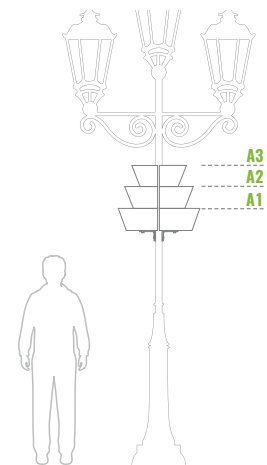

Levels	Litres (L)	Total height (mm)	Upper Bottom diameter (mm)	Weight (kg)	Material	Net price
2	58	330	A1-800	2 x 7	STEEL GALVANIZED	190 €

*Additional options

Powder coating
included in the price

Watering system
37 €

Double bottom system
included in the price

Fixing
included in the price

Seal
1,5 €/m

W 600/3

Levels	Litres (L)	Total height (mm)	Upper Bottom diameter (mm)	Weight (kg)	Material	Net price
3	70	475	A1-600/A2-500/A3-400	2 x 9	STEEL GALVANIZED	215 €

*Additional options

Powder coating
included in the price

Watering system
48 €

Double bottom system
included in the price

Fixing
included in the price

Seal
1,5 €/m

W 800/1

Levels	Litres (L)	Total height (mm)	Upper Bottom diameter (mm)	Weight (kg)	Material	Net price
1	75	270	B1-800	2 x 11	STEEL GALVANIZED	215 €