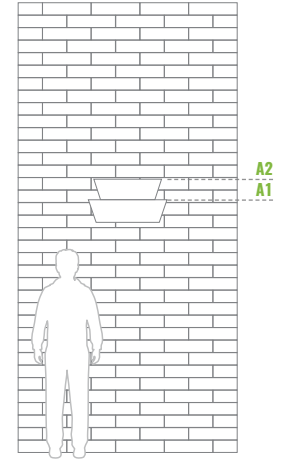

W 600/2 ^{1/2} **NEW**

Levels	Litres (L)	Total height (mm)	Upper Bottom diameter (mm)	Weight (kg)	Material	Net price
2	29	330	A1-600/A2-500	7	STEEL GALVANIZED	95 €

*Additional options

Powder coating
included in the price

Watering system
20 €

Double bottom system
included in the price

Fixing
included in the price

Seal
1,5 €/m

W 600/3 ^{1/2} **NEW**

Levels	Litres (L)	Total height (mm)	Upper Bottom diameter (mm)	Weight (kg)	Material	Net price
3	35	475	A1-600/A2-500/A3-400	9	STEEL GALVANIZED	110 €