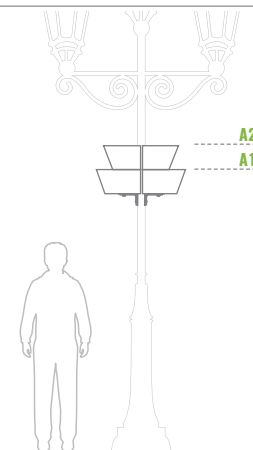

Levels	Litres (L)	Total height (mm)	Upper Bottom diameter (mm)	Weight (kg)	Material	Net price
2	58	330	A1-800	2 x 7	STEEL GALVANIZED	190 €

*Additional options

Powder coating
included in the price

Watering system
37 €

Double bottom system
included in the price

Fixing
included in the price

Seal
1,5 €/m

W 600/3

Levels	Litres (L)	Total height (mm)	Upper Bottom diameter (mm)	Weight (kg)	Material	Net price
3	70	475	A1-600/A2-500/A3-400	2 x 9	STEEL GALVANIZED	215 €