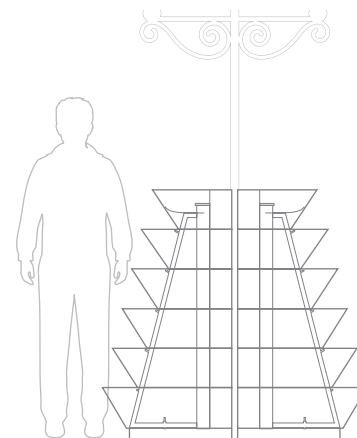

*Additional options

Powder coating
115 €

Watering system
70 €

Anti-theft system
40 €

Mobile system
75 €

Seal
1,5 €/m

H 1200^{ROUND}

Levels	Litres (L)	Total height (mm)	Bottom diameter (mm)	Weight (kg)	Material	Net price
6	2 x 307	1355	1200	2 x 60	STEEL GALVANIZED	1 075 €
					STEEL STAINLESS	2 250 €

*Additional options

Powder coating
65 €

Watering system
60 €

Anti-theft system
-

Mobile system
-

Seal
1,5 €/m

H 1200 ^{1/2}

Levels	Litres (L)	Total height (mm)	Bottom diameter (mm)	Weight (kg)	Material	Net price
6	314	1355	½ 1200	60	STEEL GALVANIZED	540 €
					STEEL STAINLESS	1 350 €