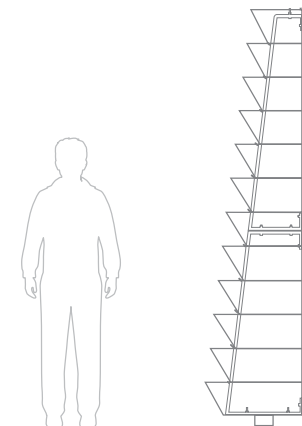

*Additional options

Powder coating
180 €

Watering system
120 €

Anti-theft system
40 €

Mobile system
-

Seal
1,5 €/m

H 2400 ¹/₂

Levels	Litres (L)	Total height (mm)	Bottom diameter (mm)	Weight (kg)	Material	Net price
12	667	2610	½ 1200	103	STEEL GALVANIZED	910 €
					STEEL STAINLESS	2 250 €

*Additional options

Powder coating
130 €

Watering system
95 €

Anti-theft system
40 €

Mobile system
-

Seal
1,5 €/m

H 3000

Levels	Litres (L)	Total height (mm)	Bottom diameter (mm)	Weight (kg)	Material	Net price
15	1390	3105	1200	175	STEEL GALVANIZED	1 350 €
					STEEL STAINLESS	3 600 €