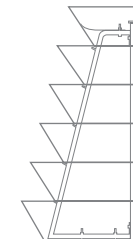

*Additional options

Powder coating
115 €

Watering system
70 €

Anti-theft system
40 €

Mobile system
75 €

Seal
1,5 €/m

H 1200^{ROUND}

Levels	Litres (L)	Total height (mm)	Bottom diameter (mm)	Weight (kg)	Material	Net price
6	2 x 307	1355	1200	2 x 60	STEEL GALVANIZED	1 075 €
					STEEL STAINLESS	2 250 €

*Additional options

Powder coating
65 €

Watering system
60 €

Anti-theft system
-

Mobile system
-

Seal
1,5 €/m

H 1200 ^{1/2}

Levels	Litres (L)	Total height (mm)	Bottom diameter (mm)	Weight (kg)	Material	Net price
6	314	1355	½ 1200	60	STEEL GALVANIZED	540 €
					STEEL STAINLESS	1 350 €

*Additional options

Powder coating
65 €

Watering system
60 €

Anti-theft system
40 €

Mobile system
-

Seal
1,5 €/m

H 1200 ^{1/4}

Levels	Litres (L)	Total height (mm)	Bottom diameter (mm)	Weight (kg)	Material	Net price
6	157	1355	¼ 1200	17	STEEL GALVANIZED	340 €
					STEEL STAINLESS	1 050 €

*Additional options

Powder coating
45 €

Watering system
50 €

Anti-theft system
40 €

Mobile system
-

Seal
1,5 €/m

H 2000

Levels	Litres (L)	Total height (mm)	Bottom diameter (mm)	Weight (kg)	Material	Net price
9	1168	1990	1200	124	STEEL GALVANIZED	1 150 €
					STEEL STAINLESS	3 100 €