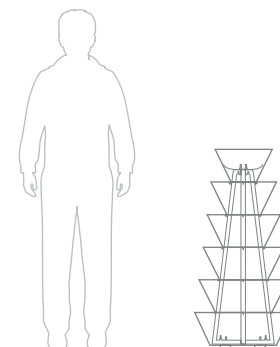

*Additional options

Powder coating
59 €

Watering system
55 €

Anti-theft system
40 €

Mobile system
75 €

Seal
1,5 €/m

H 1050

Levels	Litres (L)	Total height (mm)	Bottom diameter (mm)	Weight (kg)	Material	Net price
5	397	1 160	1 050	45	STEEL GALVANIZED	775 €
					STEEL STAINLESS	1 225 €

*Additional options

Powder coating
100 €

Watering system
75 €

Anti-theft system
38 €

Mobile system
75 €

Seal
1,5 €/m

H 1100

Levels	Litres (L)	Total height (mm)	Bottom diameter (mm)	Weight (kg)	Material	Net price
6	125	1010	600	30	STEEL GALVANIZED	250 €
					STEEL STAINLESS	525 €

*Additional options

Powder coating
included in the price

Watering system
60 €

Anti-theft system
-

Mobile system
50 €

Seal
1,5 €/m

H 1200

Levels	Litres (L)	Total height (mm)	Bottom diameter (mm)	Weight (kg)	Material	Net price
6	668	1355	1200	86	STEEL GALVANIZED	925 €
					STEEL STAINLESS	1 950 €

*Additional options

Powder coating
115 €

Watering system
70 €

Anti-theft system
40 €

Mobile system
75 €

Seal
1,5 €/m

H 1200^{ROUND}

Levels	Litres (L)	Total height (mm)	Bottom diameter (mm)	Weight (kg)	Material	Net price
6	2 x 307	1355	1200	2 x 60	STEEL GALVANIZED	1 075 €
					STEEL STAINLESS	2 250 €