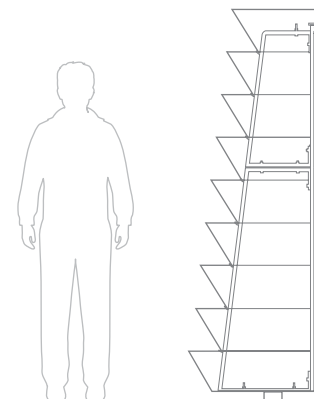

*Additional options

Powder coating
165 €

Watering system
100 €

Anti-theft system
40 €

Mobile system
-

Seal
1,5 €/m

H 2000 ¹/₂

Levels	Litres (L)	Total height (mm)	Bottom diameter (mm)	Weight (kg)	Material	Net price
9	584	1990	½ 1200	62	STEEL GALVANIZED	890 €
					STEEL STAINLESS	2 150 €

*Additional options

Powder coating
120 €

Watering system
75 €

Anti-theft system
40 €

Mobile system
-

Seal
1,5 €/m

H 2400

Levels	Litres (L)	Total height (mm)	Bottom diameter (mm)	Weight (kg)	Material	Net price
12	1335	2610	1200	147	STEEL GALVANIZED	1 250 €
					STEEL STAINLESS	3 250 €