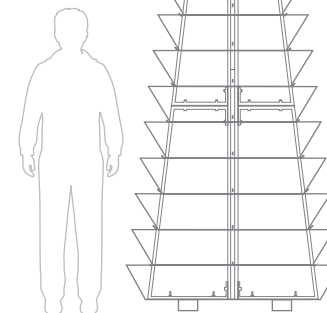

*Additional options

Powder coating
120 €

Watering system
75 €

Anti-theft system
40 €

Mobile system
-

Seal
1,5 €/m

H 2400

Levels	Litres (L)	Total height (mm)	Bottom diameter (mm)	Weight (kg)	Material	Net price
12	1335	2610	1200	147	STEEL GALVANIZED	1 250 €
					STEEL STAINLESS	3 250 €

*Additional options

Powder coating
180 €

Watering system
120 €

Anti-theft system
40 €

Mobile system
-

Seal
1,5 €/m

H 2400 ¹/₂

Levels	Litres (L)	Total height (mm)	Bottom diameter (mm)	Weight (kg)	Material	Net price
12	667	2610	½ 1200	103	STEEL GALVANIZED	910 €
					STEEL STAINLESS	2 250 €