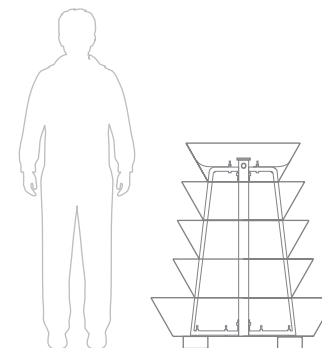

*Additional options

Powder coating
55 €

Watering system
50 €

Anti-theft system
-

Mobile system
50 €

Seal
1,5 €/m

H 750

Levels	Litres (L)	Total height (mm)	Bottom diameter (mm)	Weight (kg)	Material	Net price
3	373	740	1200	58	STEEL GALVANIZED	440 €
					STEEL STAINLESS	1 250 €

*Additional options

Powder coating
59 €

Watering system
55 €

Anti-theft system
40 €

Mobile system
75 €

Seal
1,5 €/m

H 1050

Levels	Litres (L)	Total height (mm)	Bottom diameter (mm)	Weight (kg)	Material	Net price
5	397	1 160	1 050	45	STEEL GALVANIZED	775 €
					STEEL STAINLESS	1 225 €

*Additional options

Powder coating
100 €

Watering system
75 €

Anti-theft system
38 €

Mobile system
75 €

Seal
1,5 €/m

H 1100

Levels	Litres (L)	Total height (mm)	Bottom diameter (mm)	Weight (kg)	Material	Net price
6	125	1010	600	30	STEEL GALVANIZED	250 €
					STEEL STAINLESS	525 €

*Additional options

Powder coating
included in the price

Watering system
60 €

Anti-theft system
-

Mobile system
50 €

Seal
1,5 €/m

H 1200

Levels	Litres (L)	Total height (mm)	Bottom diameter (mm)	Weight (kg)	Material	Net price
6	668	1355	1200	86	STEEL GALVANIZED	925 €
					STEEL STAINLESS	1 950 €