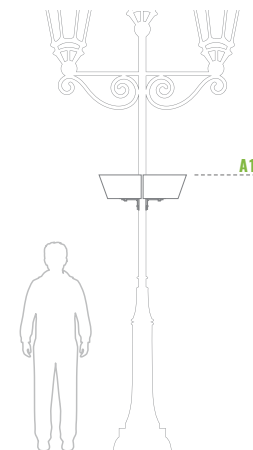

*Additional options

Powder coating
included in the price

Sys. nawadniania
-

Double bottom system
included in the price

Fixing
included in the price

Seal
1,5 €/m

Cultivation Insert Culture Tub
50 € **NEW**

W 600/2

Levels	Litres (L)	Total height (mm)	Upper Bottom diameter (mm)	Weight (kg)	Material	Net price
2	58	330	A1-800	2 x 7	STEEL GALVANIZED	190 €

*Additional options

Powder coating
included in the price

Watering system
37 €