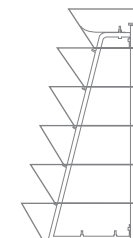

*Additional options

Powder coating
65 €

Watering system
60 €

Anti-theft system
-

Mobile system
-

Seal
1,5 €/m

H 1200 ^{1/2}

Levels	Litres (L)	Total height (mm)	Bottom diameter (mm)	Weight (kg)	Material	Net price
6	314	1355	½ 1200	60	STEEL GALVANIZED	540 €
					STEEL STAINLESS	1 350 €

*Additional options

Powder coating
65 €

Watering system
60 €

Anti-theft system
40 €

Mobile system
-

Seal
1,5 €/m

H 1200 ^{1/4}

Levels	Litres (L)	Total height (mm)	Bottom diameter (mm)	Weight (kg)	Material	Net price
6	157	1355	¼ 1200	17	STEEL GALVANIZED	340 €
					STEEL STAINLESS	1 050 €

*Additional options

Powder coating
45 €

Watering system
50 €

Anti-theft system
40 €

Mobile system
-

Seal
1,5 €/m

H 2000

Levels	Litres (L)	Total height (mm)	Bottom diameter (mm)	Weight (kg)	Material	Net price
9	1168	1990	1200	124	STEEL GALVANIZED	1 150 €
					STEEL STAINLESS	3 100 €

*Additional options

Powder coating
165 €

Watering system
100 €

Anti-theft system
40 €

Mobile system
-

Seal
1,5 €/m

H 2000 ¹/₂

Levels	Litres (L)	Total height (mm)	Bottom diameter (mm)	Weight (kg)	Material	Net price
9	584	1990	½ 1200	62	STEEL GALVANIZED	890 €
					STEEL STAINLESS	2 150 €