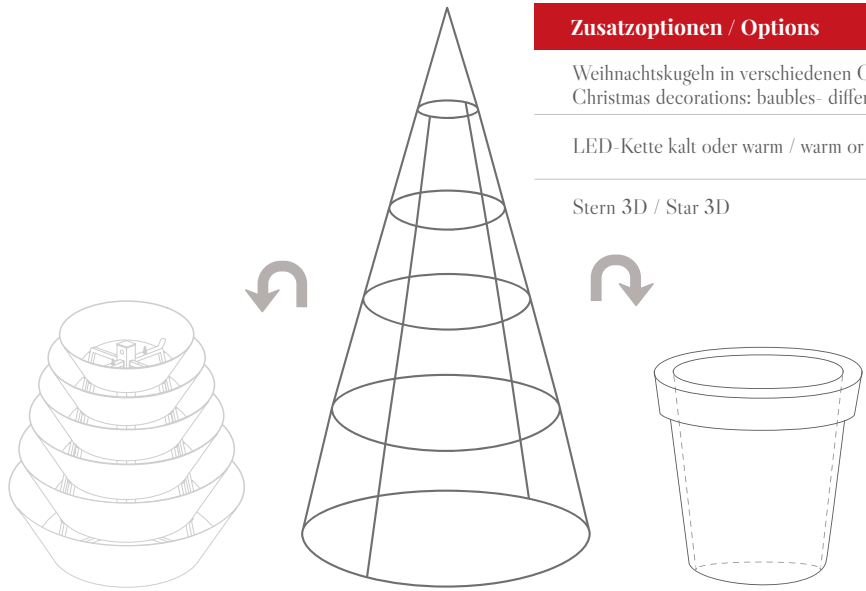

Modell/Name	Höhe / Height	Basisdurchmesser / Base Diameter	Gewicht / Weight	Girlande-Länge / Garland length	Preis/Price
Terra Christmas Tree 120 (Gianto 80)	120 cm	Ø 60 cm	8 kg	19 rm/Lfm.	240 €
Terra Christmas Tree 160 (Gianto 95)	160 cm	Ø 75 cm	32 kg	27 rm/Lfm.	315 €
Terra Christmas Tree 200 (H700, H1100, Gianto 120)	198 cm	Ø 100 cm	40 kg	32 rm/Lfm.	600 €
Terra Christmas Tree 200 1/2	198 cm	Ø 100 cm	20 kg	15,5 rm/Lfm.	425 €
Terra Christmas Tree 300 (H750, H1200)	295 cm	Ø 150 cm	83 kg	59 rm/Lfm.	1 275 €
Terra Christmas Tree 300 1/2	295 cm	Ø 150 cm	42 kg	29,5 rm/Lfm.	875 €
Terra Christmas Tree 470 (H2000, H2400, H3000, H3400)	470 cm	Ø 240 cm	226 kg	167 rm/Lfm.	2 100 €
Terra Christmas Tree 470 1/2	470 cm	Ø 240 cm	113 kg	83,5 rm/Lfm.	1 200 €
Terra Christmas Tree 650	650 cm	Ø 330 cm	425 kg	303 rm/Lfm.	4 500 €

Zusatzoptionen / Options	Preis/Price

Weihnachtskugeln in verschiedenen Größen und Farben/ Christmas decorations: baubles- different sizes and colors	Fragen Sie den Händler nach dem Preis / Ask the seller for the price
LED-Kette kalt oder warm / warm or cold LED lights	Fragen Sie den Händler nach dem Preis / Ask the seller for the price
Stern 3D / Star 3D	Fragen Sie den Händler nach dem Preis / Ask the seller for the price

- **Verwendung / Arrangement**
  - -Weihnachtsüberzug für Kaskadenkonstruktionen / Christmas Covers for the Flower Towers
  - -Weihnachtsüberzug für GIANTO/ Christmas Covers for GIANTO
  - Selbstständiger Weihnachtsüberzug / Stand alone Christmas cover
- **Farbe / Color**
  - Grün / Green