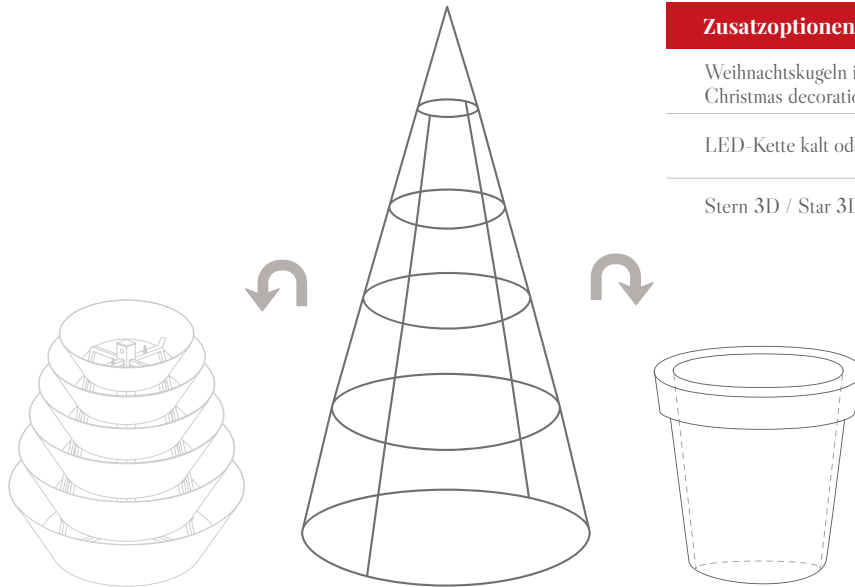

Modell/Name	Höhe / Height	Basisdurchmesser / Base Diameter	Gewicht / Weight	Girlande-Länge / Garland length
Terra Christmas Tree 120 (Gianto 80)	120 cm	Ø 60 cm	8 kg	19 rm/Lfm.
Terra Christmas Tree 160 (Gianto 95)	160 cm	Ø 75 cm	32 kg	27 rm/Lfm.
Terra Christmas Tree 200 (H700, H1100, Gianto 120)	198 cm	Ø 100 cm	40 kg	32 rm/Lfm.
Terra Christmas Tree 200 1/2	198 cm	Ø 100 cm	20 kg	15,5 rm/Lfm.
Terra Christmas Tree 300 (H750, H1200)	295 cm	Ø 150 cm	83 kg	59 rm/Lfm.
Terra Christmas Tree 300 1/2	295 cm	Ø 150 cm	42 kg	29,5 rm/Lfm.
Terra Christmas Tree 470 (H2000, H2400, H3000, H3400)	470 cm	Ø 240 cm	226 kg	167 rm/Lfm.
Terra Christmas Tree 470 1/2	470 cm	Ø 240 cm	113 kg	83,5 rm/Lfm.
Terra Christmas Tree 650	650 cm	Ø 330 cm	425 kg	303 rm/Lfm.

Zusatzoptionen / Options

Weihnachtskugeln in verschiedenen Größen und Farben/
Christmas decorations: baubles- different sizes and colors

LED-Kette kalt oder warm / warm or cold LED lights

Stern 3D / Star 3D

● Verwendung / Arrangement

- -Weihnachtsüberzug für **Kaskadenkonstruktionen** /
  Christmas Covers for the **Flower Towers**
- -Weihnachtsüberzug für **GIANTO**/
  Christmas Covers for **GIANTO**
- -Selbstständiger Weihnachtsüberzug /
  Stand alone Christmas cover

● Farbe / Color

Grün / Green