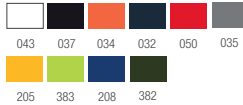

LONGO

Collection Long Manufacturer **nuno'ni**

BASIC COLORS

RGB VERSION COLORS

STONE COLOURS