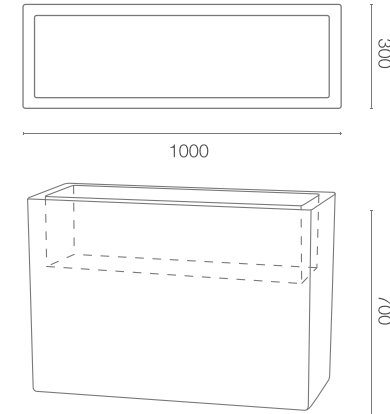

product sheet

**LONGO** COLLECTION LONG

**MANUFACTURING DIFFERENCE OF THE SIDES**

**POSSIBLE DIFFERENCE UP TO 1,5CM**

**DIMENSIONS / VOLUME**

**NU 016 070**

**CAPACITY/ WEIGHT/ MATERIAL**

<b>100l / 15kg</b>	<b>30l / 17kg</b>
<b>polyethylene</b>	

<b>NAME</b>	<b>CODE</b>	<b>DIMENSIONS</b>
Longo 70	NU 016 070	1000 x 300 x 700 h
Longo 70 D	NU 016 070D	1000 x 300 x 700 h

**IT'S GOOD TO KNOW THAT...**

100% RECYCLABLE    WATER RESISTANT    RESISTANT TO MECHANICAL DAMAGE    RESISTANT TO THE WEATHER CONDITIONS    WIDE PALETTE OF COLORS