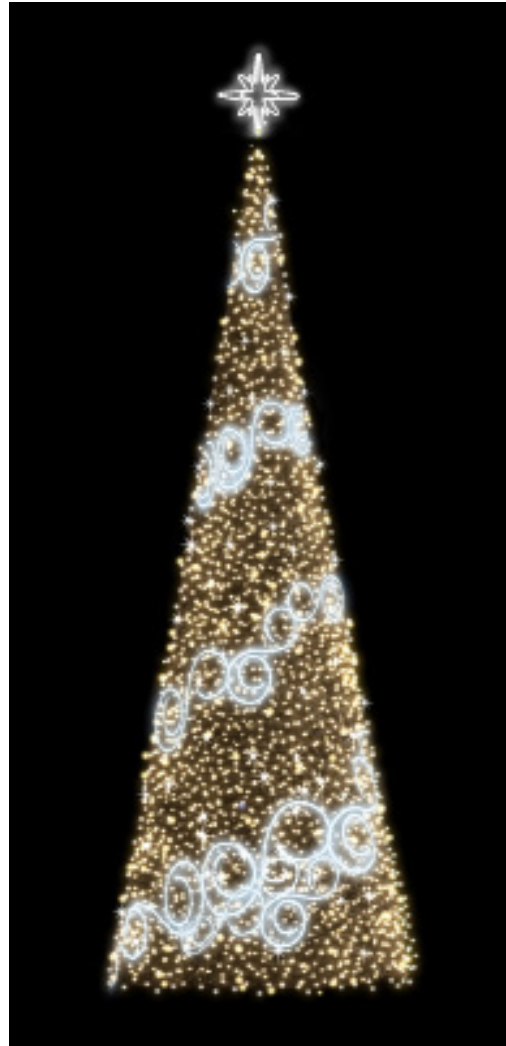

WEIHNACHTSBAUM / CITY CHRISTMAS TREE

www.terrachristmas.de www.terrachristmas.com

  +49 (0) 30.12 07 46 90  info@terra-de.eu

  +48 513 041 847  info@terra-uk.eu

LED LICHTERKETTE
LED LIGHTS

LED LICHTERKETTE 24V
24V LED LIGHTS