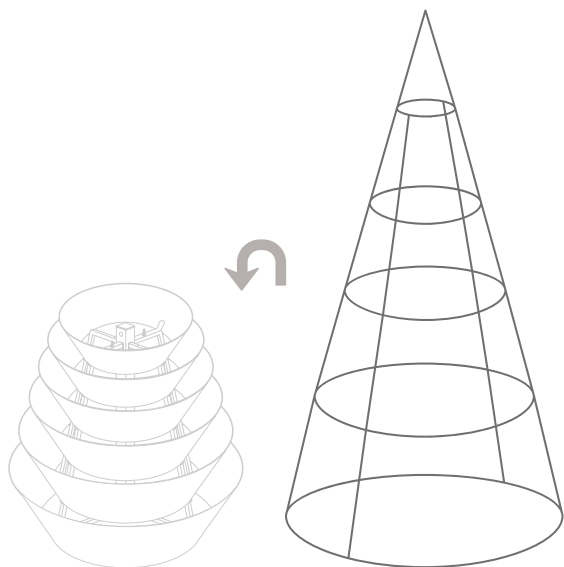

Modell/Name	Höhe Height	Basisdurchmesser Base Diameter	Gewicht Weight	Girlande-Länge Garland length	Preis mit Fichtengirlande Price with Garland	Preis ohne Fichtengirlande Price without Garland
Terra Christmas Tree 120 (Gianto 80)	120 cm	Ø 60 cm	8 kg	19 rm/Lfm.	238 €	113 €
Terra Christmas Tree 160 (Gianto 95)	160 cm	Ø 75 cm	32 kg	27 rm/Lfm.	313 €	150 €
Terra Christmas Tree 200 (H700, H1100, Gianto 120)	198 cm	Ø 100 cm	40 kg	32 rm/Lfm.	348 €	179 €
Terra Christmas Tree 200 1/2	198 cm	Ø 100 cm	20 kg	15,5 rm/Lfm.	219 €	124 €
Terra Christmas Tree 300 (H750, H1200)	295 cm	Ø 150 cm	83 kg	59 rm/Lfm.	623 €	329 €
Terra Christmas Tree 300 1/2	295 cm	Ø 150 cm	42 kg	29,5 rm/Lfm.	381 €	239 €
Terra Christmas Tree 470 (H2000, H2400, H3000, H3400)	470 cm	Ø 240 cm	226 kg	167 rm/Lfm.	1 598 €	815 €
Terra Christmas Tree 470 1/2	470 cm	Ø 240 cm	113 kg	83,5 rm/Lfm.	938 €	498 €
Terra Christmas Tree 650	645 cm	Ø 330 cm	425 kg	303 rm/Lfm.	2 488 €	1 400 €

- **Verwendung / Arrangement**

Weihnachtsüberzug für Kaskadenkonstruktionen - kompatibel mit den Modellen der Firma Terra
Christmas Covers for the Flower Towers - compatible with the models made by Terra

- **Montage/ Installation**

Jedes Element der Konstruktion wird mit den lasergeschnittenen Ringen beendet, wodurch einzelne Schichten zueinander perfekt passen. Die ganze Montage ist schnell und einfach, es reicht, alle Elemente miteinander zu verbinden.

Every segment of the Christmas cover is finished with the laser-cut rings which perfectly match one another. The elements need to be screwed together

- **Zusatzoptionen / Options**

Weihnachtsdekorationen: Weihnachtskugeln in verschiedenen Größen und Farben, LED-Kette kalt oder warm + flash, andere

Christmas decorations: baubles- different sizes and colors, warm or cold LED lights with a possible flash function, others

- **Fragen Sie Ihren Betreuer / Ask the Sales Advisor about:**

Weihnachtsüberzüge mit zusätzlichen Weihnachtsdekorationen - fertige Lösungen für Ihre Umgebung - Christmas covers menu with decorations- ready solutions

Terra Christmas Tree Modelle: Exclusive / Exclusive Slim / Standard - Types of Terra Christmas Tree: Exclusive- the highest quality/Exclusive Slim- slimmed down/standard

Weihnachtsbäume mit Weihnachtsdekorationen - Christmas trees with Christmas decorations