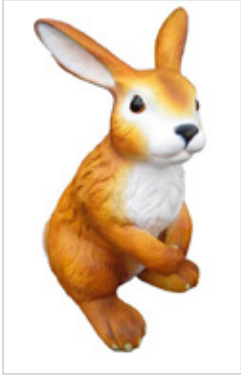

Easter Bunny

PRODUCT NO. - W120

Dimensions: 54 x H120 cm

Color: natural

PRICE - 375 €

Bunny with an egg

PRODUCT NO. - K92

Dimensions: 39 x H92 cm