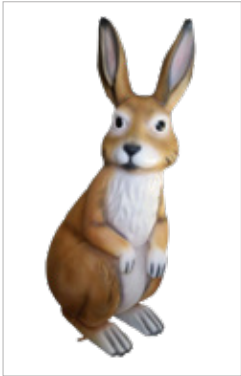

FIGURES

of fiberglass and polyester

Terra[®] *Easter*

FIGURES

of fiberglass and polyester

ARE YOU LOOKING FOR A PRODUCT IN A DIFFERENT COLOR?

Non-standard color RAL (+20% of the basic price)

Ask your sales advisor about the details.

Easter Bunny

PRODUCT NO. - W220A

Dimensions: 86 x H220 cm

Color: natural

PRICE - 950 €

Easter Bunny

PRODUCT NO. - W220B

Dimensions: 86 x H220 cm

Color: red

PRICE - 990 €

Bunny with suspenders

PRODUCT NO. - K180

Dimensions: 76 x H180 cm

Color: natural

PRICE - 815 €

Striped Bunny