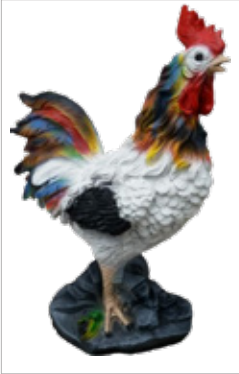

ARE YOU LOOKING FOR A PRODUCT IN A DIFFERENT COLOR?

Non-standard color RAL (+20% of the basic price)

Ask your sales advisor about the details.

Rooster

PRODUCT NO. - W65

Dimensions: 86 x H65 cm

Color: natural

PRICE - 90 €