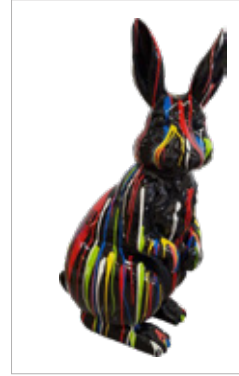

Color: red

PRICE - 990 €

Bunny with suspenders

PRODUCT NO. - K180

Dimensions: 76 x H180 cm

Color: natural

PRICE - 815 €

Striped Bunny

Easter Bunny

PRODUCT NO. - W110 A

Dimensions: 44 x H110 cm

Color: red

PRICE - 340 €

Easter Bunny

PRODUCT NO. - W110 B

Dimensions: 44 x H110 cm