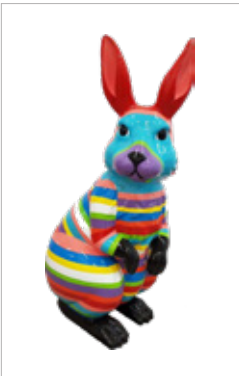

Easter Bunny

PRODUCT NO. - W110 C

Dimensions: 44 x H110 cm

Color: multicolor

PRICE - 415 €