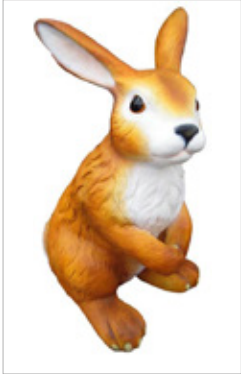

## Easter Bunny

PRODUCT NO. - **W110D**

Dimensions: 44 x H110 cm

Color: multicolor

ARE YOU LOOKING FOR A PRODUCT IN A DIFFERENT COLOR?

Non-standard color RAL (+20% of the basic price)

Ask your sales advisor about the details.