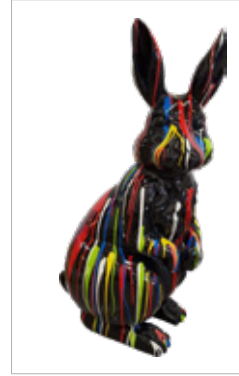

## Striped Bunny

PRODUCT NO. - **W130**

Dimensions: 56 x H130 cm

Color: multicolor

ARE YOU LOOKING FOR A PRODUCT IN A DIFFERENT COLOR?

Non-standard color RAL (+20% of the basic price)

Ask your sales advisor about the details.

## Easter Bunny

PRODUCT NO. - **W110 A**

Dimensions: 44 x H110 cm

Color: red