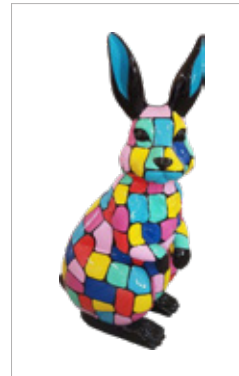

## Easter Bunny

PRODUCT NO. - **W110 A**

Dimensions: 44 x H110 cm

Color: red

## Easter Bunny

PRODUCT NO. - **W110 B**

Dimensions: 44 x H110 cm

Color: multicolor

## Easter Bunny

PRODUCT NO. - **W110 C**

Dimensions: 44 x H110 cm

Color: multicolor