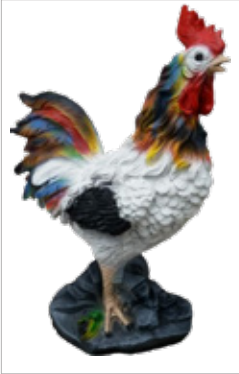

## Bunny with a basket

PRODUCT NO. - **K75**

Dimensions: 36 x H75 cm

Color: natural

ARE YOU LOOKING FOR A PRODUCT IN A DIFFERENT COLOR?

Non-standard color RAL (+20% of the basic price)

Ask your sales advisor about the details.